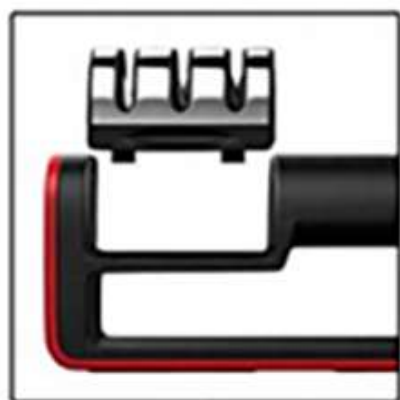

ABS material  
Sturdy, durable and beautiful

Detachable  
Easy for washing

Ergonomic handle for  
optimal comfort and secure grip

Non-slip cushion bottom