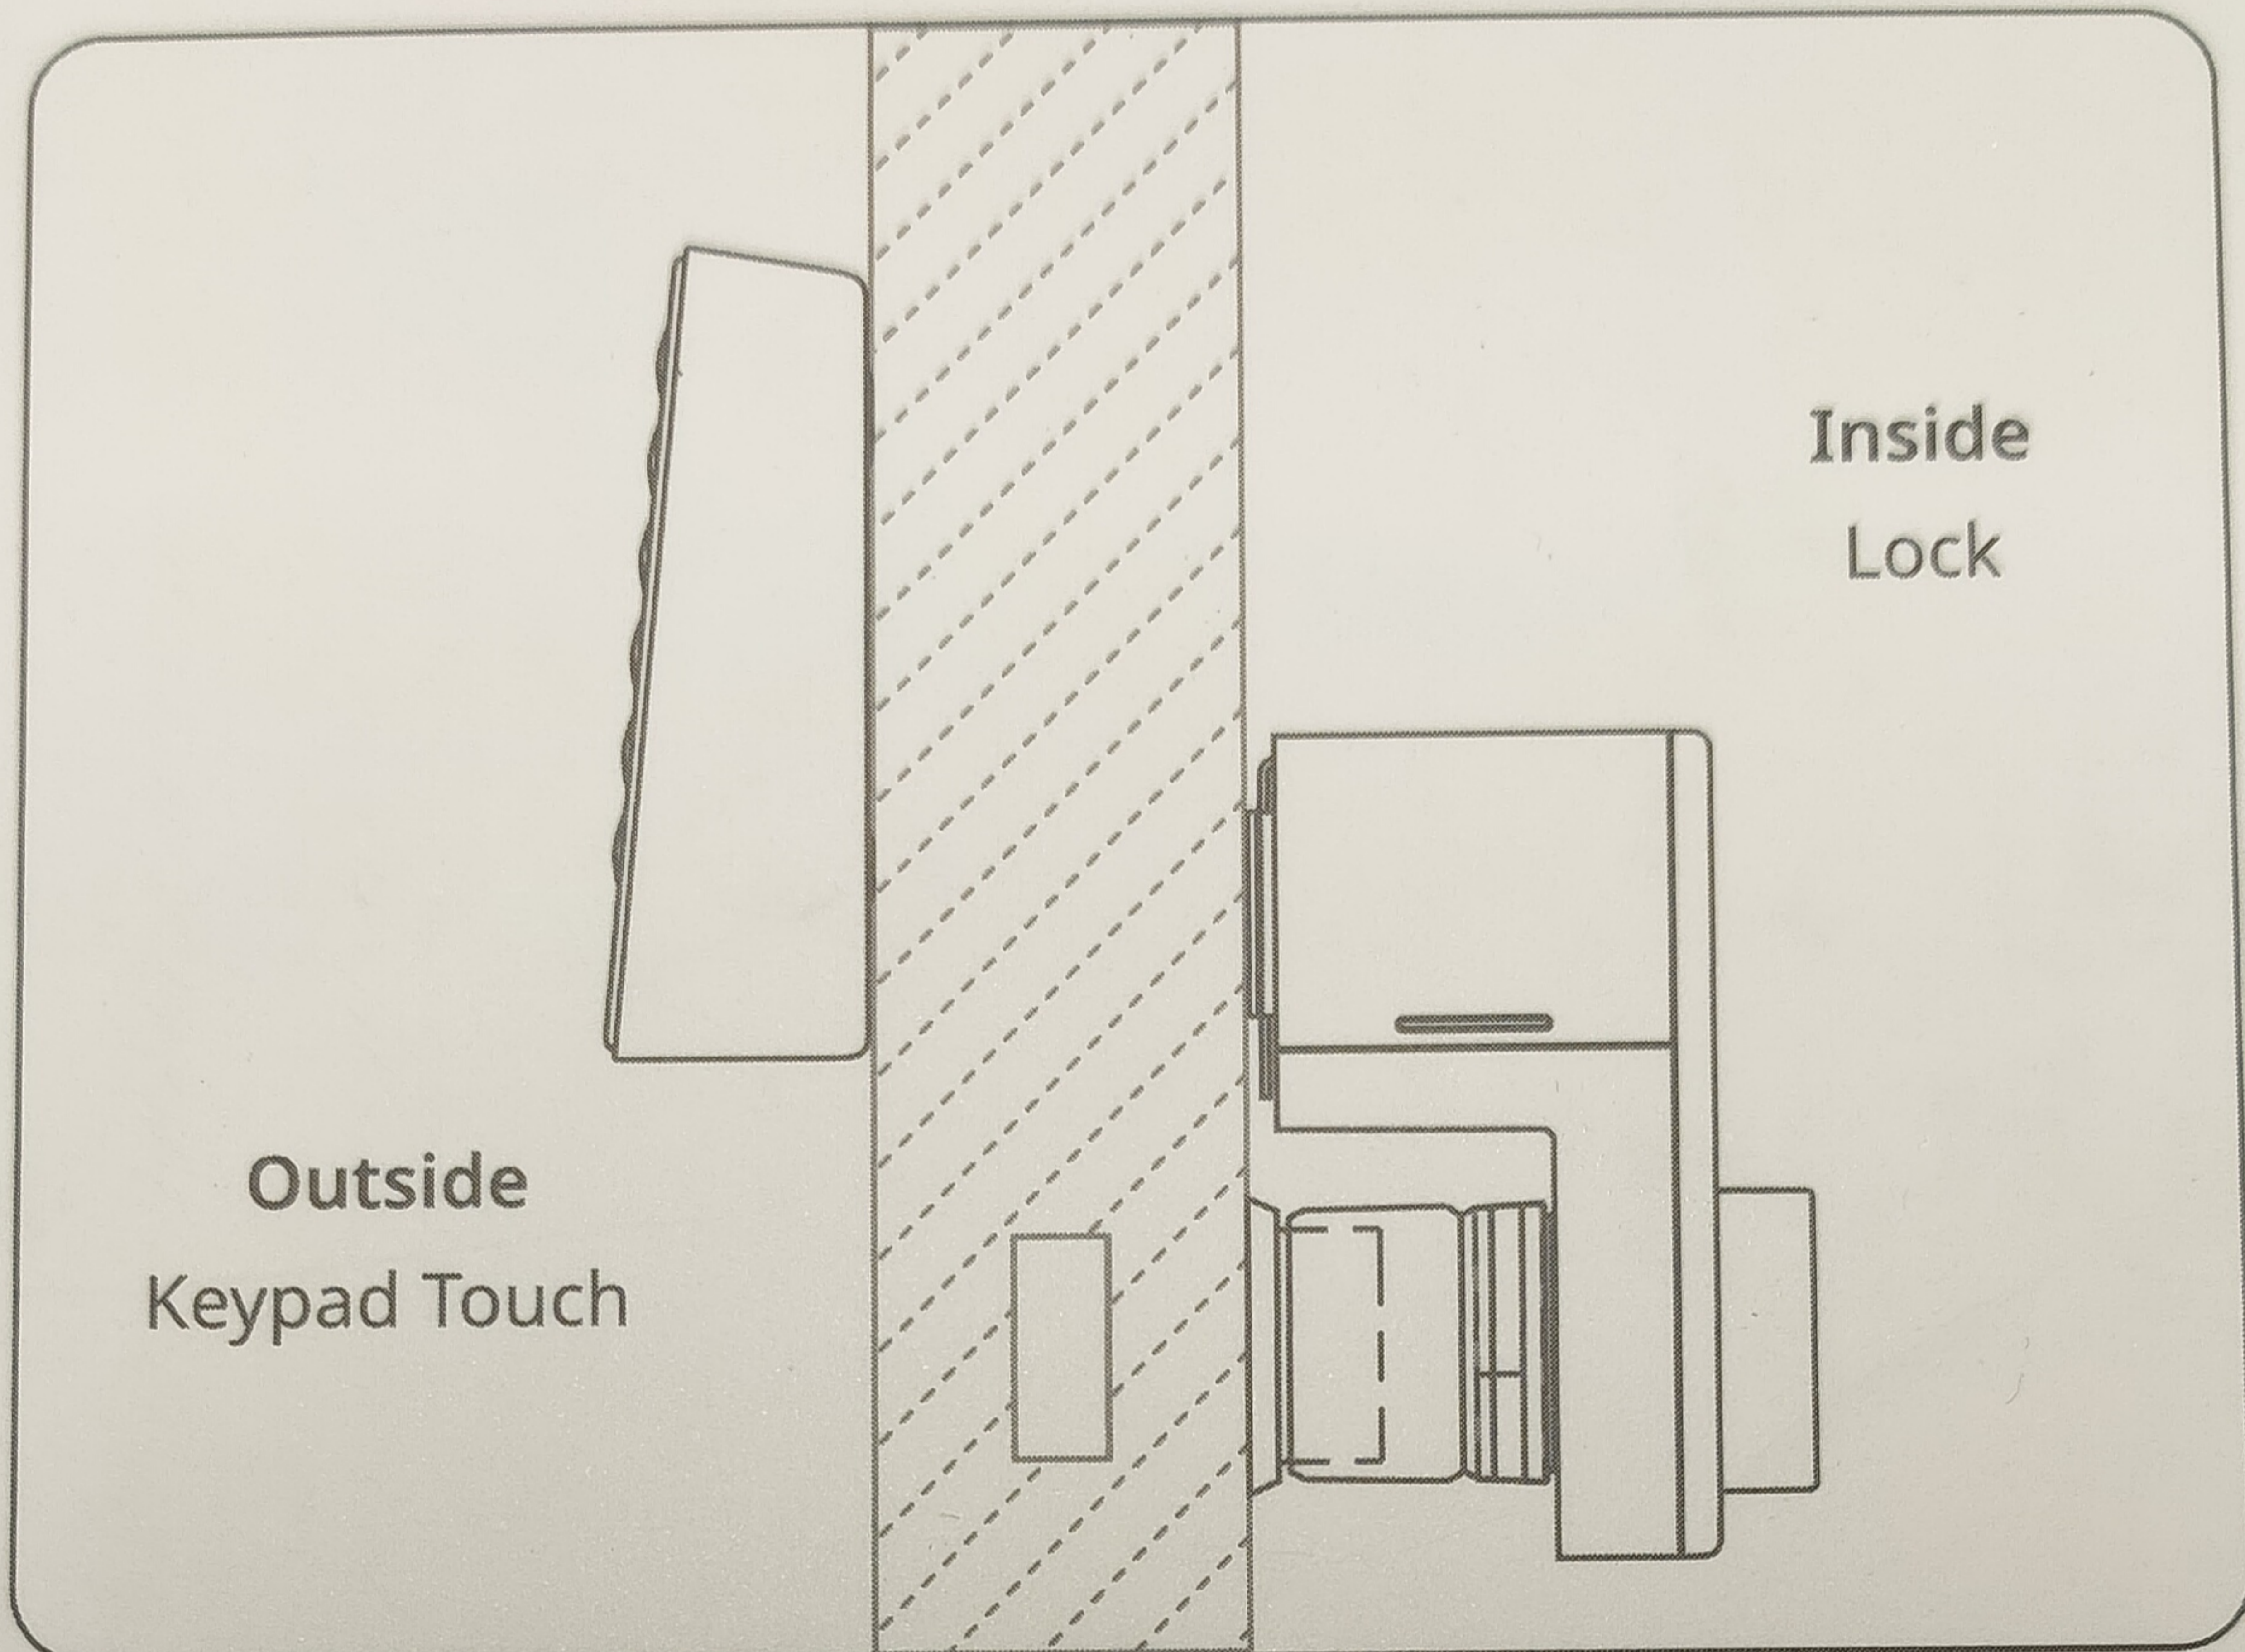

Works as part of SwitchBot Ecosystem

Specifications

Size: 112 × 38 × 36 mm (4.4 × 1.5 × 1.4 in.)

Weight: 130 g (4.6 oz.) (with battery)

Battery: 2 CR123A batteries

Battery Life: Approx. 2 years

Usage Environment: Outdoor and Indoor