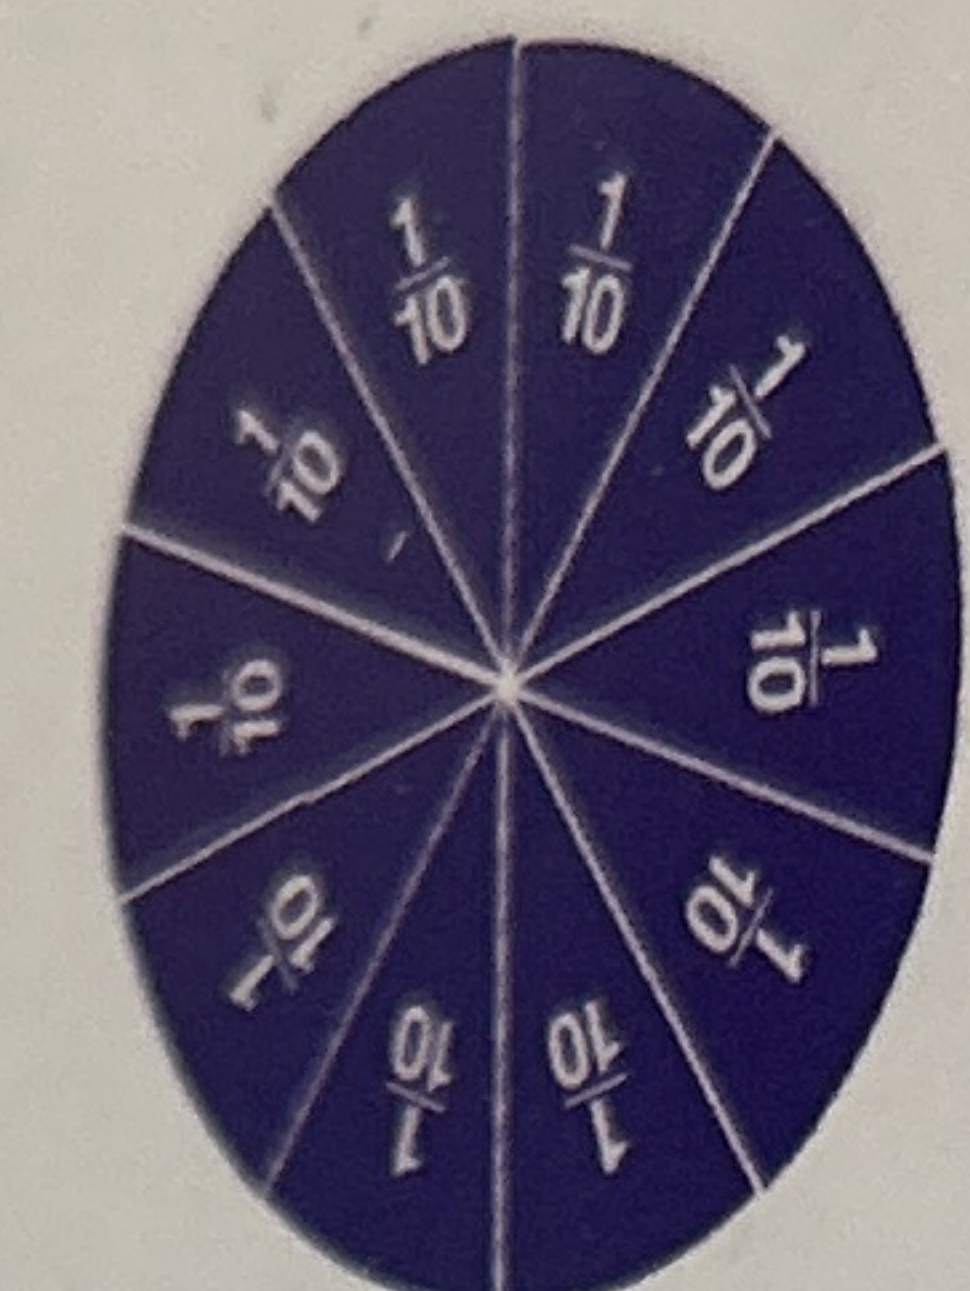

GRADES
1+ | 6+

Fraction Circles
Measure
7 1/8 / 3.8 cm

Fourths | 25%

Fifths | 20%

Sixths | 16.6%

Eighths | 12.5%

Tenths | 10%

Twelfths | 8.3%