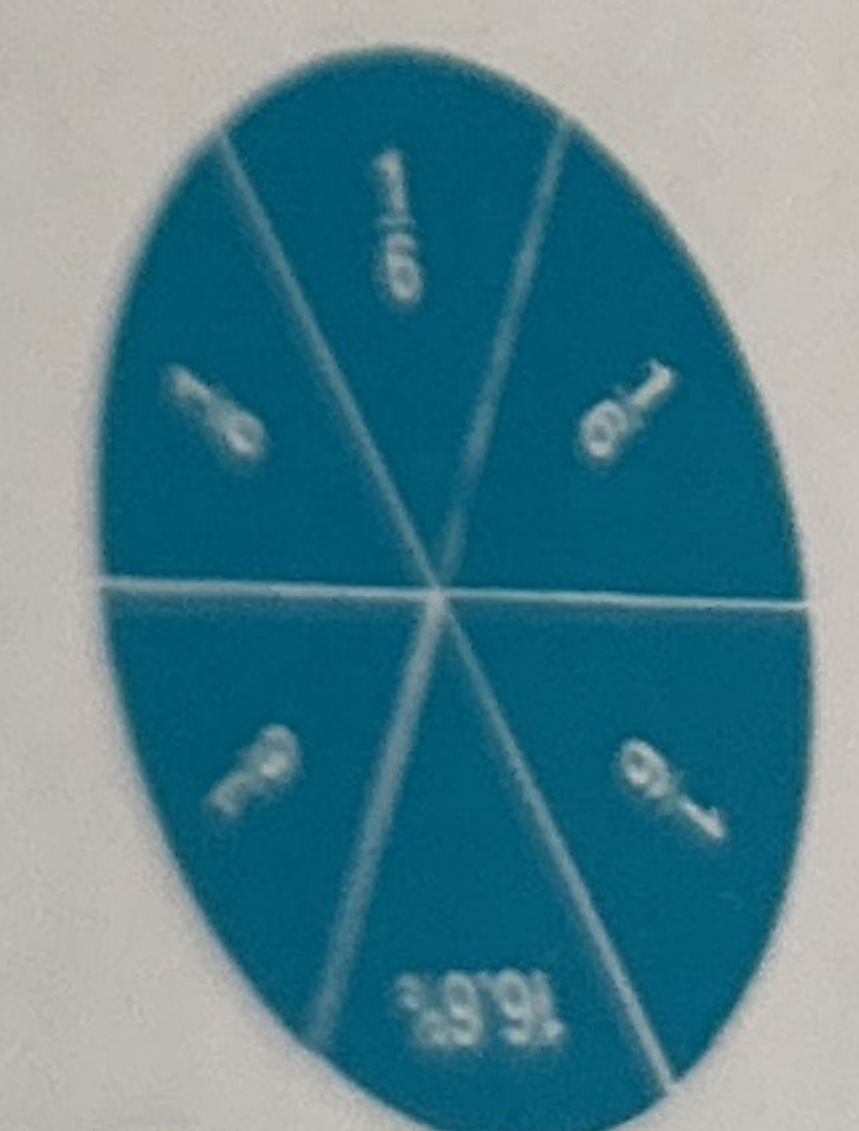

GRADES
1+ | 6+

Fraction Circles
Measure
7 1/8 / 3.8 cm

Fourths | 25%

Fifths | 20%

Sixths | 16.6%

Eighths | 12.5%

Tenths | 10%

Twelfths | 8.3%