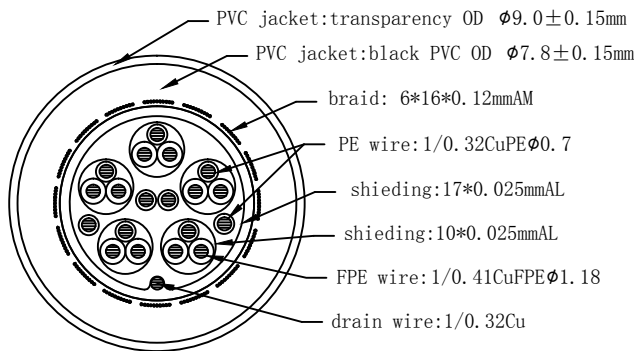

Datenblatt - Fiche technique - Data sheet

11.04.5685

ROLINE HDMI Ultra HD Kabel mit Ethernet, ST/ST, 10,0 m

ROLINE Câble HDMI Ultra HD avec Ethernet, M/M, 10,0 m

ROLINE HDMI Ultra HD Cable + Ethernet, M/M, 10.0 m

REV.	DESCRIPTION	DATE
A		2016-7-27
B		

Cable Specifications:

Pin Assignment

test standard:

- 100% pass open circuit, short circuit, dislocation test.
- On-resistance: 3Ω Max
- Insulation resistance: 5MBΩ Min/DC300V/10ms
- 100% pass 4k TV test

BOM LIST

NO.	SPECIFICATIONS
1	HDMI2.0V 26-28AWG OD:9.0 (1/0.41Cu*1P+1/0.32Cu+AL)*5+1/0.32Cu*4C+AL+D1/0.32Cu+96AM+PVC
2	Gun black zinc alloy shell
3	clear PE inner molding
4	HDMI 19 Pin connector nickel plated