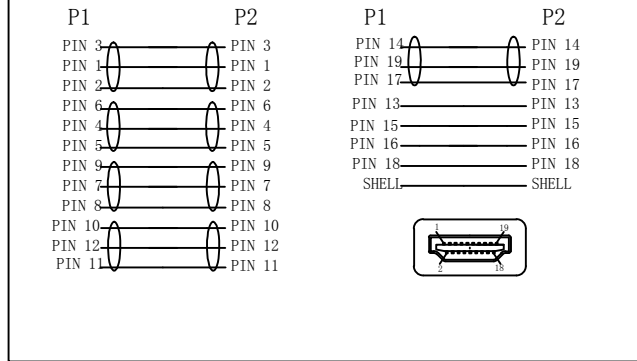

Datenblatt - Fiche technique - Data sheet

11.04.5685

ROLINE HDMI Ultra HD Kabel mit Ethernet, ST/ST, 10,0 m

ROLINE Câble HDMI Ultra HD avec Ethernet, M/M, 10,0 m

ROLINE HDMI Ultra HD Cable + Ethernet, M/M, 10.0 m

REV.	DESCRIPTION	DATE
A		2016-7-27
B		

Cable Specifications:

Pin Assignment

test standard:

- 100% pass open circuit, short circuit, dislocation test.
- On-resistance: 3Ω Max
- Insulation resistance: 5MBΩ Min/DC300V/10ms
- 100% pass 4k TV test

BOM LIST

NO.	SPECIFICATIONS
1	HDMI2.0V 26-28AWG OD:9.0 (1/0.41Cu*1P+1/0.32Cu+AL)*5+1/0.32Cu*4C+AL+D1/0.32Cu+96AM+PVC
2	Gun black zinc alloy shell
3	clear PE inner molding
4	HDMI 19 Pin connector nickel plated

ITEM NUMBER	11.04.5685			DRAWER	YU
TITLE	ROLINE HDMI Ultra HD Cable + Ethernet, 10m, black			CHECKED	
MATERIAL		SCALE		APPROVED	
REV.	A	UNIT	INCH		
DRAWING NO:	SECOMP				