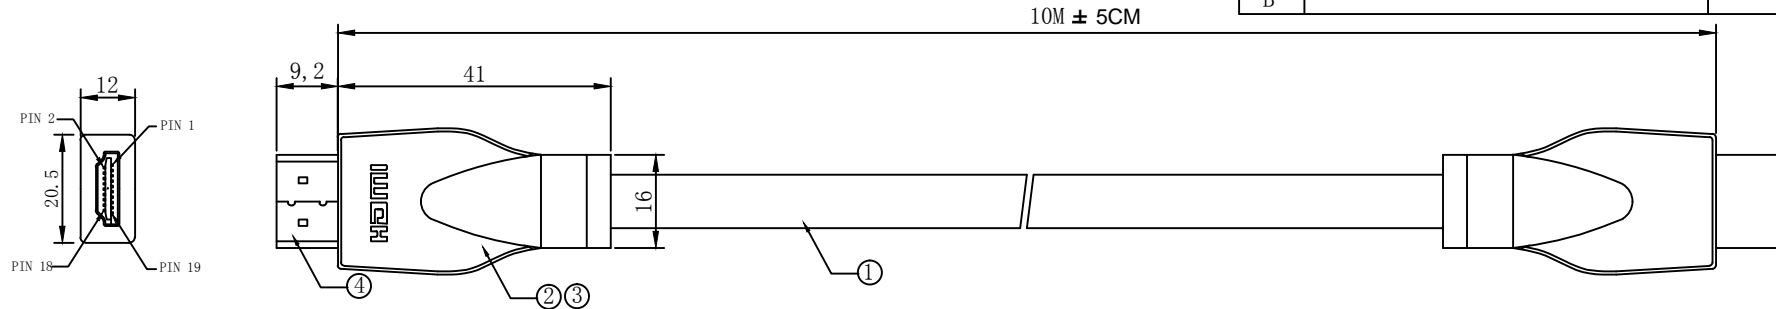

Datenblatt - Fiche technique - Data sheet

11.04.5685

ROLINE HDMI Ultra HD Kabel mit Ethernet, ST/ST, 10,0 m

ROLINE Câble HDMI Ultra HD avec Ethernet, M/M, 10,0 m

ROLINE HDMI Ultra HD Cable + Ethernet, M/M, 10.0 m

REV.	DESCRIPTION	DATE
A		2016-7-27
B		

Cable Specifications:

Pin Assignment

test standard:

- 100% pass open circuit, short circuit, dislocation test.
- On-resistance: 3Ω Max
- Insulation resistance: 5MBΩ Min/DC300V/10ms
- 100% pass 4k TV test

BOM LIST

NO.	SPECIFICATIONS
1	HDMI2.0V 26-28AWG OD:9.0 (1/0.41Cu*1P+1/0.32Cu+AL)*5+1/0.32Cu*4C+AL+D1/0.32Cu+96AM+PVC
2	Gun black zinc alloy shell
3	clear PE inner molding
4	HDMI 19 Pin connector nickel plated

ITEM NUMBER	11.04.5685			DRAWER	YU
TITLE	ROLINE HDMI Ultra HD Cable + Ethernet, 10m, black			CHECKED	
MATERIAL		SCALE		APPROVED	
REV.	A	UNIT	INCH		
DRAWING NO:	SECOMP				