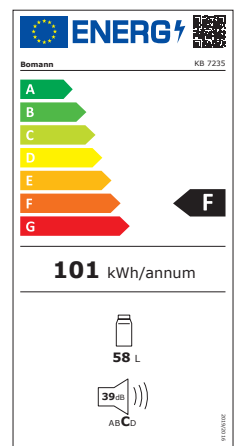

Dimensions
63.2 x 47.0 x 45.0 cm

Reversible door stop

Energy efficient

Refrigerator Box KB 7235

Without decoration

Specification

- Net capacity: 58 liter
- Stepless temperature control
- Temperature range: 0°C ~ +8°C
- Automatic defrosting unit
- 2 Glass shelves, removable
- 2 Door compartments
- Door stop at the right, reversible
- Adjustable feet

Technical Data

Connection voltage: 220-240 V~ / 50 Hz
 Rated power: 60 W
 Climate class: N/ST (+16°C ~ +38°C)
 Coolant: R600a
 Noise level: 39 dB

Consumption Data

Energy consumption / 24 h: 0.277 kWh
 Energy consumption / year: 101 kWh
 (according to EU data sheet regulation 2019/2016)

Color: white
 Article no.: 772 350
 Article EAN-Code: 4 004 470 723 526
 Color: black
 Article no.: 772 351
 Article EAN-Code: 4 004 470 723 533
 20"/40"/HQ Container: --- / --- / 459

Dimensions (approx. H x W x D) and weight
 Unit: 63.2 x 47.0 x 45.0 cm; 16.5 kg
 Packaging: 65.5 x 52.0 x 46.5 cm; 18.0 kg