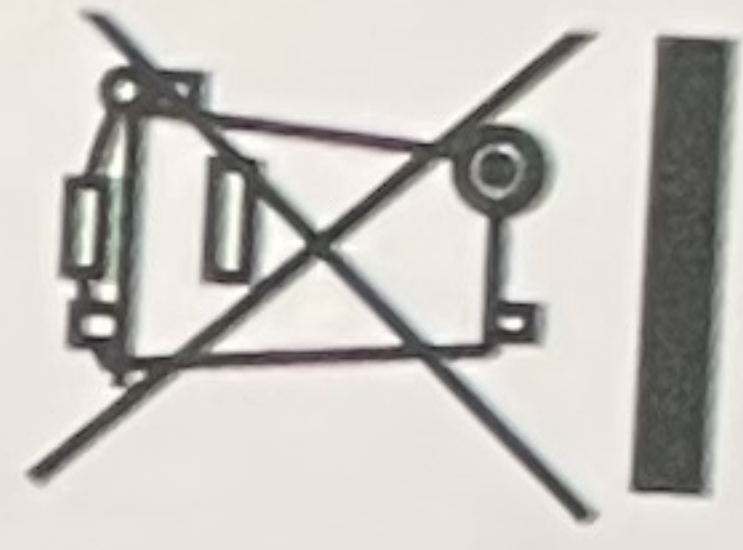

Voltage: AC 220-240V, 50/60Hz

Rating: IP65

Socket: E27

Bulb: 1W S14 LED bulbs (10+1)

CT: 2700K (warm white)

Watts: 10 hanging sockets

Length: 10 Meters

Wiring: H05VV-F 2*0.75mm²

Max. 20 sets

EU Plug

CE

8 720299 893856

RoHS
2002/95/EC

MADE IN CHINA

TERRAS -- STRAND -- VAKANTIE -- PARTY