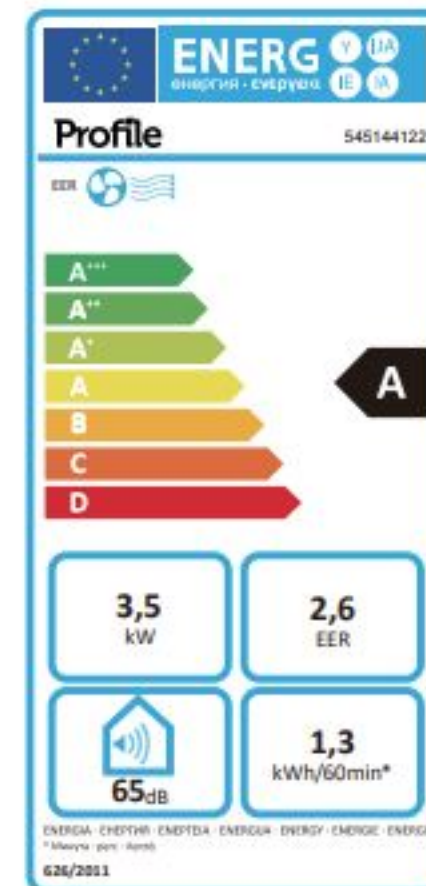

# Profile

ELTRA REF.:  
AIRCO 12000 BTU +AFST  
AIRCO 12000 BTU +TC  
QTY PCS:  
N.W.:

545144122

1 PC  
29.5 KGS

Model : 545144122			
Description	Unit	Measured value	
<b>Data</b>			
Output power for cooling	$P_{cool}$	kW	3.529
Output power for heating	$P_{heat}$	kW	-
Power input for cooling	$P_{cool}$	kW	1.336
Power input for heating	$P_{heat}$	kW	-
Thermostat-off mode power consumption	$P_{ts}$	W	-
Standby mode power consumption	$P_{ts}$	W	0.45
OFF mode power consumption	$P_{off}$	W	-
Crankcase heater mode power consumption	$P_{ch}$	W	-
<b>Calculated data</b>			
Energy efficiency ratio	$EER_{cool}$		2.64
Coefficient of performance	$COP_{heat}$		2.50
Electricity consumption of single duct appliance	$Q_{sc}$	kWh/h	1.336
Electricity consumption of double ducts appliance	$Q_{dc}$	kWh/h	-
<b>Other data</b>			
Sound power level (indoor)	$L_{wa}$	dB(A)	63.9
Global warming potential	GWP	kgCO <sub>2</sub> eq.	3