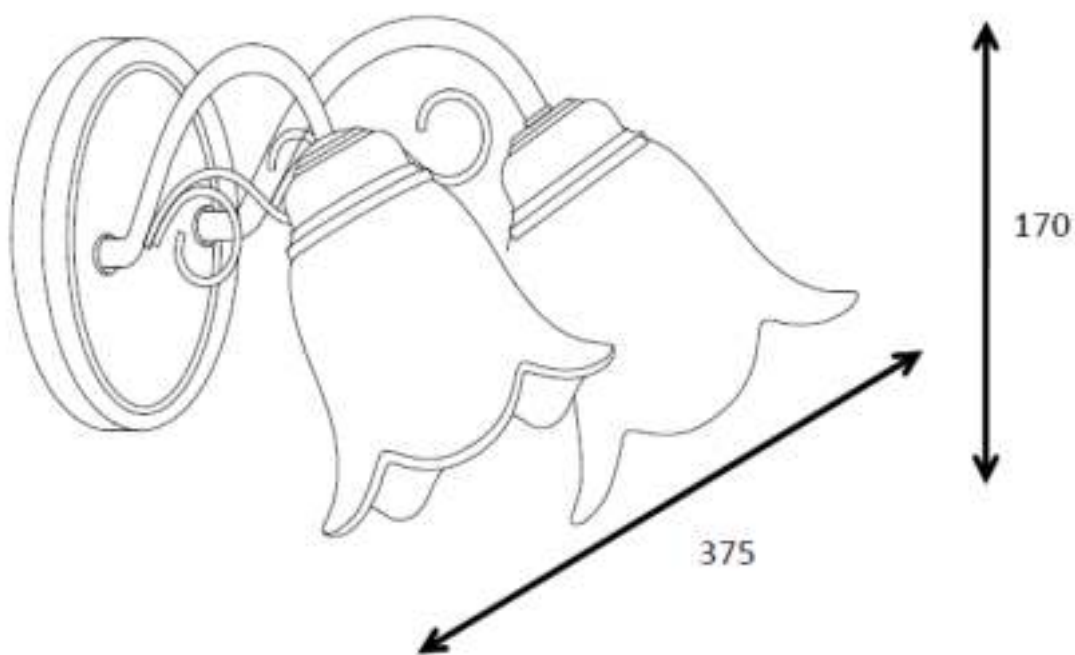

Line drawing of the item (with outline dimensions)

Item number:78260/02/97

Installation drawing (the same as it in its instruction manual)

NO	A
TYPE	
Q' TY	2

### Technical details

materials used:	Metal and glass
color:	Rusty brown metal frame w/clear frosted shade
dimnable and how is the fixture dimmable:	
size:	Height: 17cm Length: 37.5cm Width: 25cm Net Weight: 0.88kgs
power requirements:	220-240V-50Hz
bulb type and maximum Wattage:	E14 MAX.40W
number of bulbs:	2XE14
IP degree:	IP20