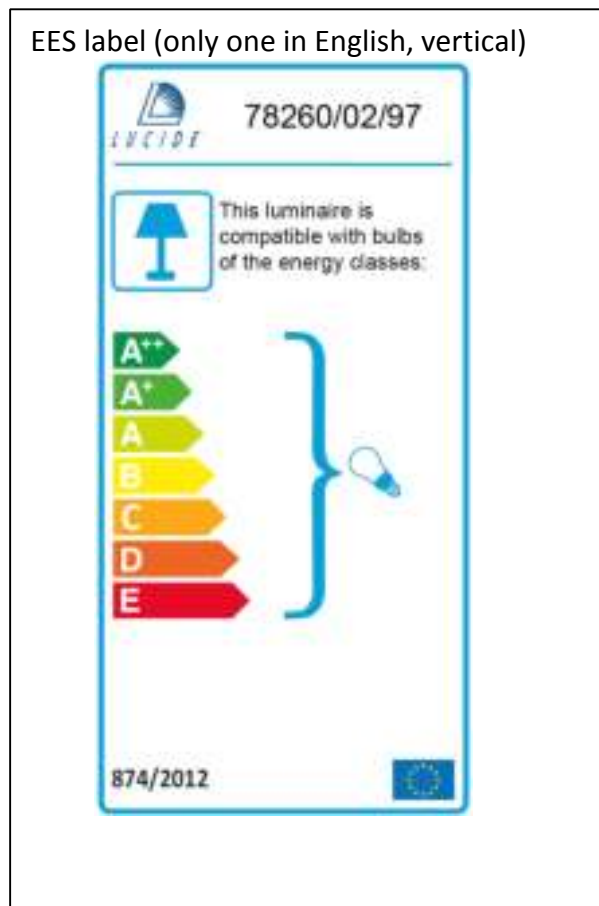

Technical details

materials used:	Metal and glass
color:	Rusty brown metal frame w/clear frosted shade
dimnable and how is the fixture dimmable:	
size:	Height: 17cm Length: 37.5cm Width: 25cm Net Weight: 0.88kgs
power requirements:	220-240V-50Hz
bulb type and maximum Wattage:	E14 MAX.40W
number of bulbs:	2XE14
IP degree:	IP20

EES label (only one in English, vertical)

Lucide NV
Bisschoppenhoflaan 145
2100 Deurne
Belgium
info@lucide.be
tel: +32 (0)3 366 22 04
www.lucide.be