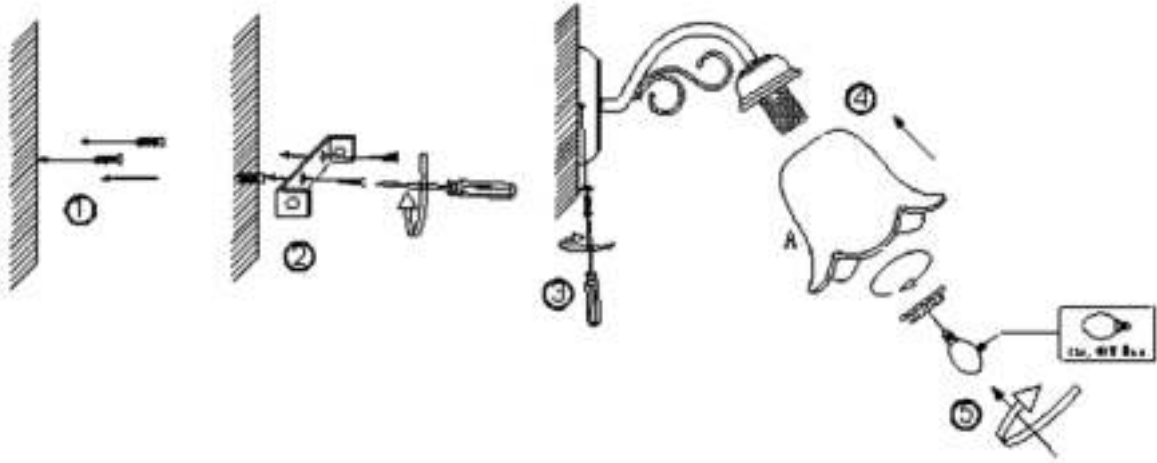

Line drawing of the item (with outline dimensions)

Item number:78260/02/97

Installation drawing (the same as it in its instruction manual)

NO	A
TYPE	
Q' TY	2

### Technical details

materials used:	Metal and glass
color:	Rusty brown metal frame w/clear frosted shade
dimnable and how is the fixture dimmable:	
size:	Height: 17cm Length: 37.5cm Width: 25cm Net Weight: 0.88kgs
power requirements:	220-240V-50Hz
bulb type and maximum Wattage:	E14 MAX.40W
number of bulbs:	2XE14
IP degree:	IP20