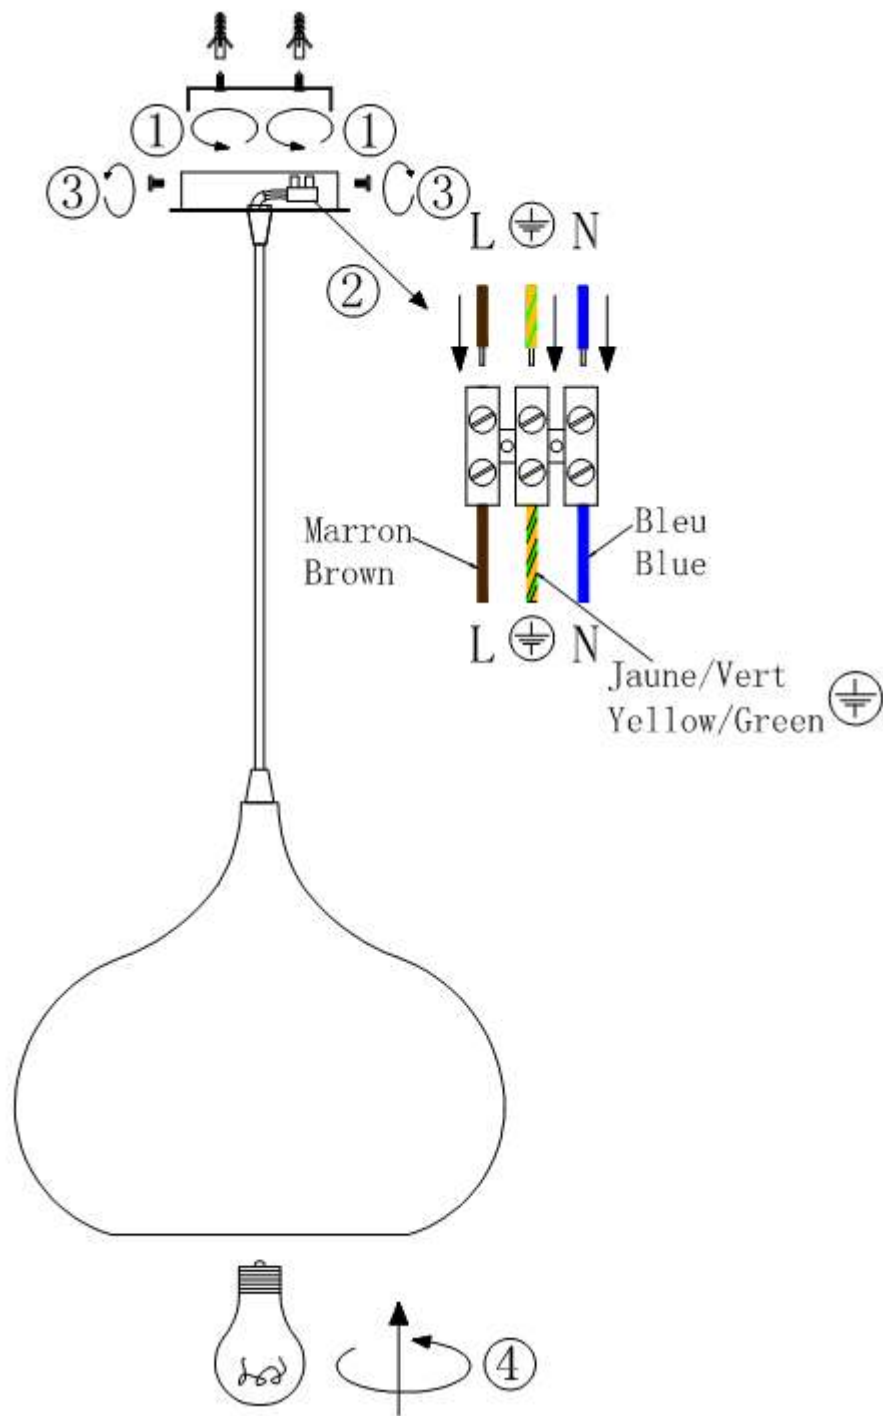

Line drawing of the item (with outline dimensions)

Item number: 31412/24/39

Installation drawing (the same as it in its instruction manual)

Technical details

materials used:	aluminium	
color:	39	purple437c
dimmable and how is the fixture dimmable:		
size:	Height:	138cm
	Length:	
	Width:	D23.6cm
	Net Weight:	0.56kgs
power requirements:	220-240V~50HZ	
bulb type and maximum Wattage:	E27	Max.60w
number of bulbs:	1XE27	
IP degree:	IP20	