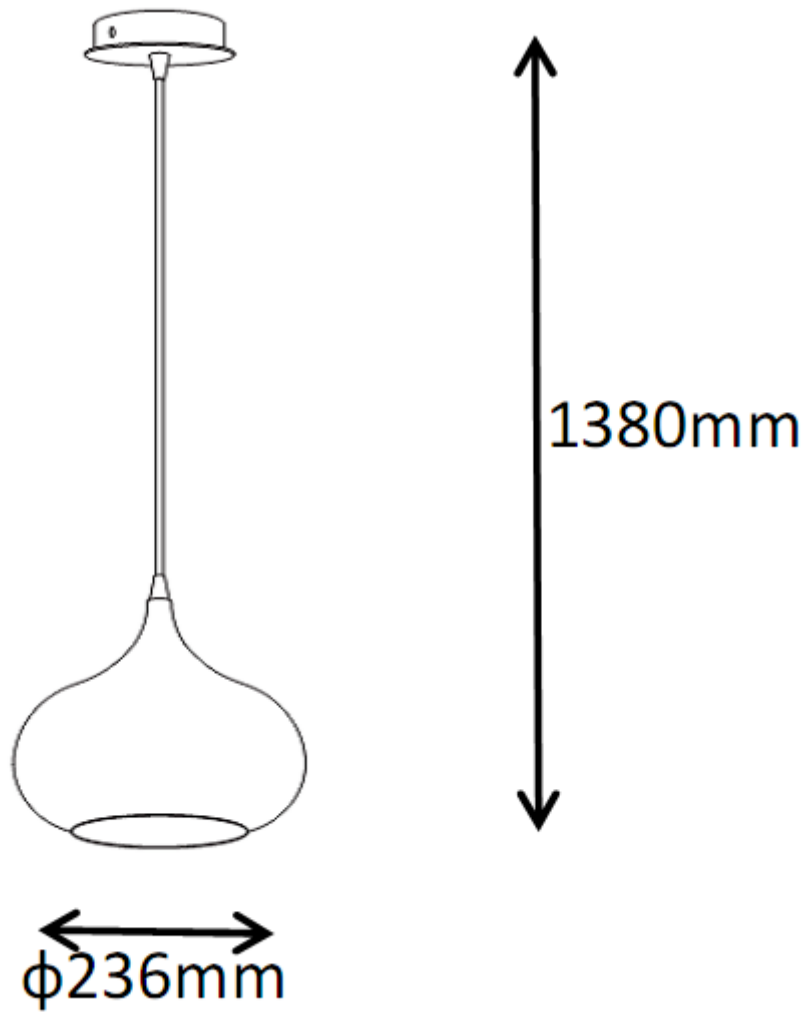

Line drawing of the item (with outline dimensions)

Item number: 31412/24/39

Installation drawing (the same as it in its instruction manual)

Technical details

materials used:	aluminium	
color:	39	purple437c
dimmable and how is the fixture dimmable:		
size:	Height:	138cm
	Length:	
	Width:	D23.6cm
	Net Weight:	0.56kgs
power requirements:	220-240V~50HZ	
bulb type and maximum Wattage:	E27	Max.60w
number of bulbs:	1XE27	
IP degree:	IP20	