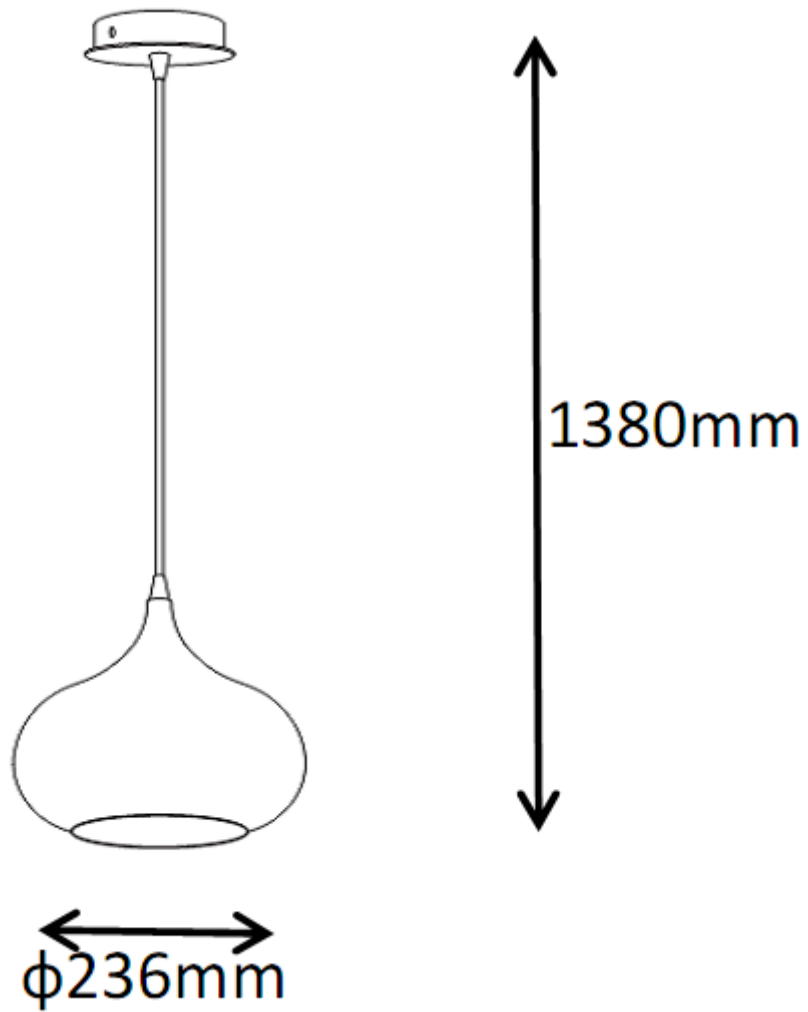

Line drawing of the item (with outline dimensions)

Item number: 31412/24/36

Installation drawing (the same as it in its instruction manual)

Technical details

materials used:	aluminium	
color:	36	grey
dimmable and how is the fixture dimmable:		
size:	Height:	138cm
	Length:	
	Width:	D23.6cm
	Net Weight:	0.56kgs
power requirements:	220-240V~50HZ	
bulb type and maximum Wattage:	E27	Max.60w
number of bulbs:	1XE27	
IP degree:	IP20	