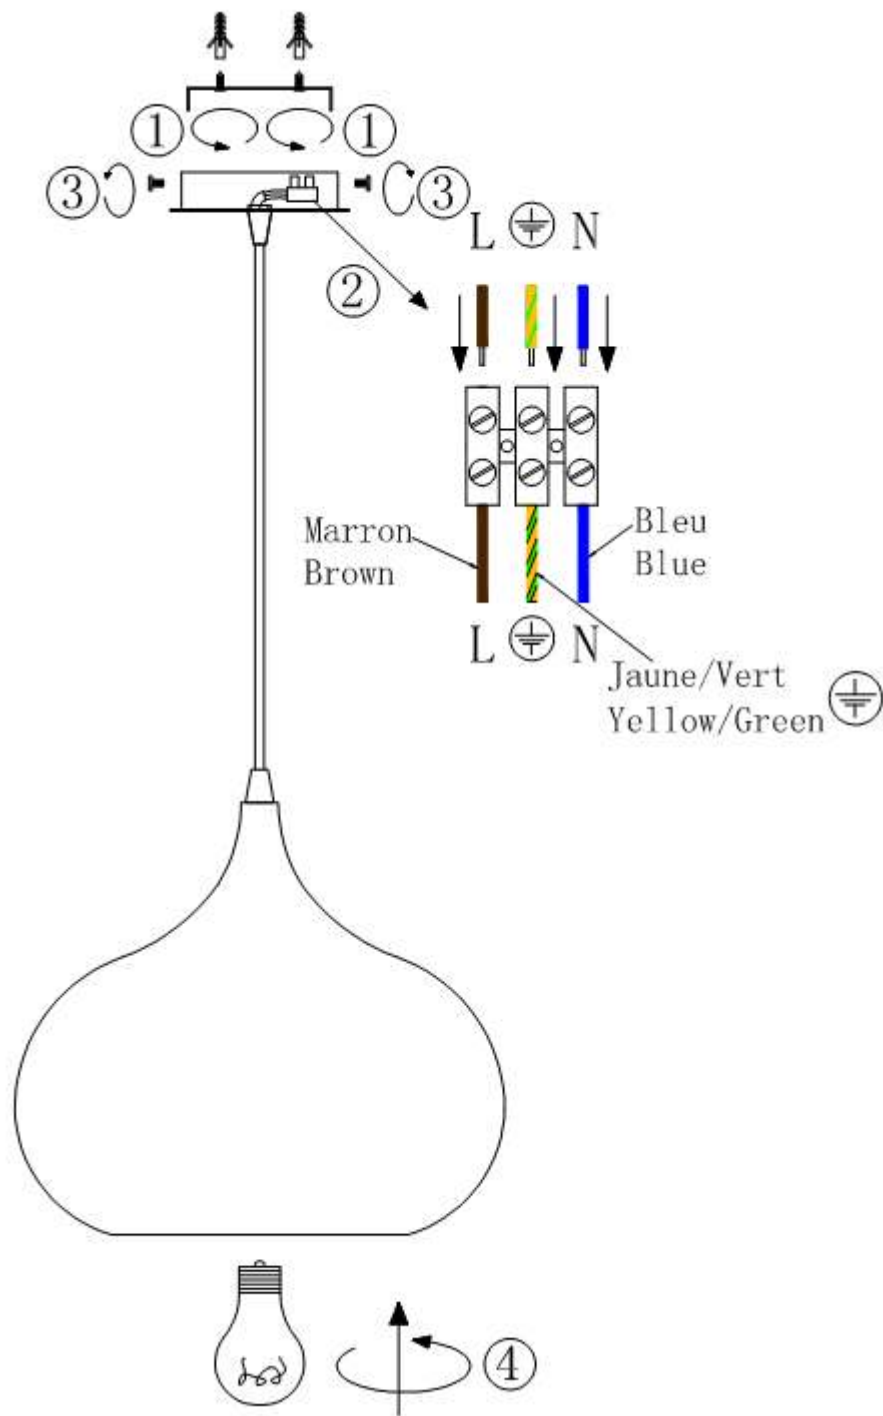

Line drawing of the item (with outline dimensions)

Item number: 31412/24/36

Installation drawing (the same as it in its instruction manual)

Technical details

materials used:	aluminium	
color:	36	grey
dimmable and how is the fixture dimmable:		
size:	Height:	138cm
	Length:	
	Width:	D23.6cm
	Net Weight:	0.56kgs
power requirements:	220-240V~50HZ	
bulb type and maximum Wattage:	E27	Max.60w
number of bulbs:	1XE27	
IP degree:	IP20	