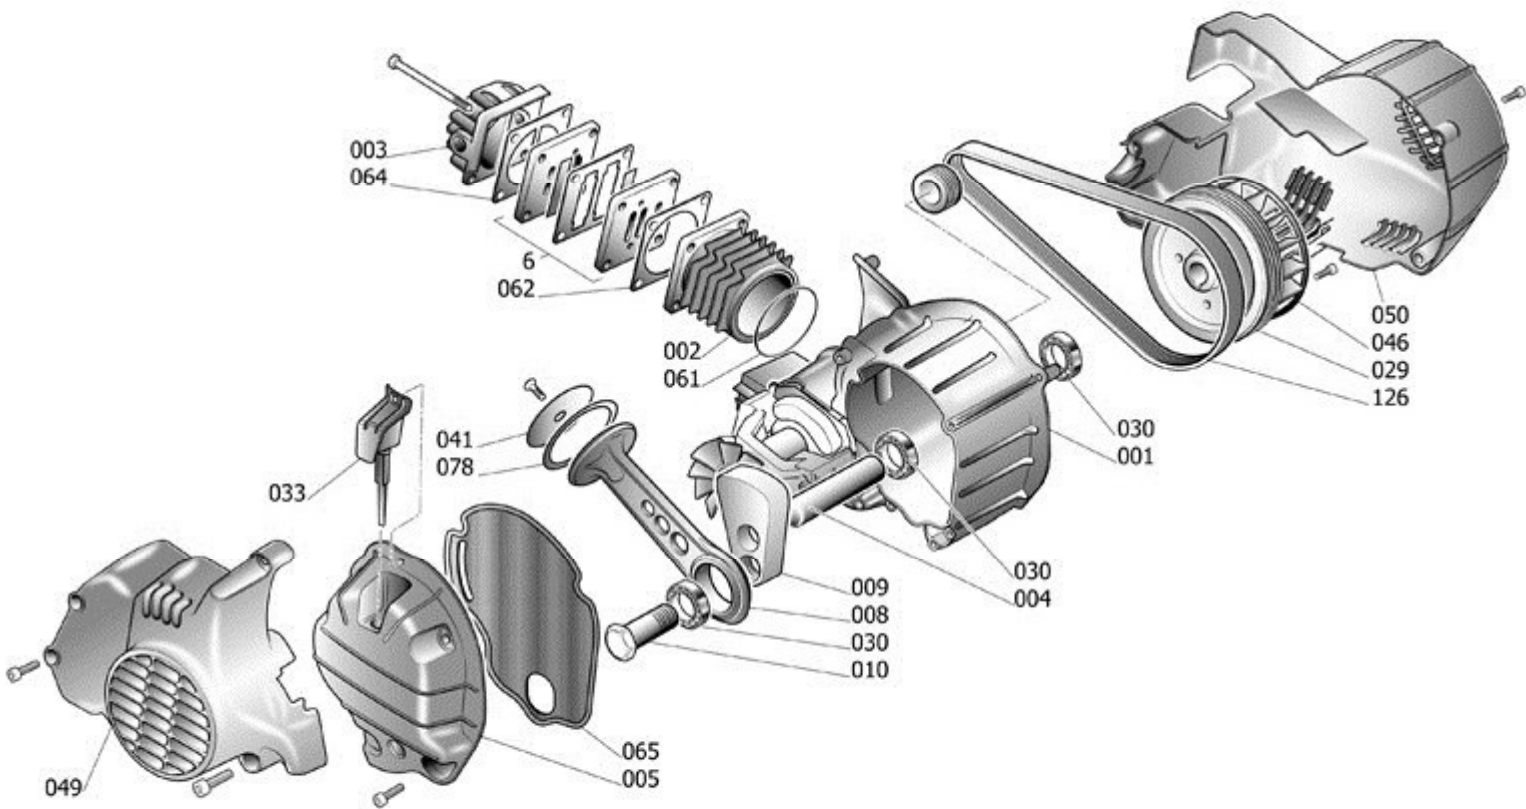

HYCV404STF511

HY 227/10/24V

Pos	Component	MU	Multiplier	
23	9054016	AIR FILTER ASSEMBLY	PZ	1,0
103	9038773	PIVOTING WHEEL/FOOT	PZ	4,0
105	9048055	CHECK VALVE	PZ	1,0
106	9047087	LINE COCK	PZ	1,0
107	9047078	CONDENSATE DRAIN COCK	PZ	1,0
108	9051309	PRESSURE REDUCER	PZ	1,0
109	9052202	PRESSURE GAUGE	PZ	1,0
109	9052203	PRESSURE GAUGE	PZ	1,0
110	9049152	RELIEF VALVE	PZ	1,0
116	9038469	PLUG	PZ	2,0
117	9069116	KNOB	PZ	1,0
131	9063274	COMPLETE PRESSURE SWITCH	PZ	1,0
132	9065343	POWER CABLE	PZ	1,0
138	9050698	CLAMP	PZ	2,0
145	9043721	DELIVERY PIPE	PZ	1,0
164	9417577	FITTING BARB 90\$ 1/4" 6 LONG R	PZ	1,0
200	HY0000A	BARE PUMP	PZ	1,0
431	9069035	CONTROL PANEL	PZ	1,0
482	9045670	HOSE PIPE (ITALY) PAH-ROHS	MT	0,3
602	9064886	CONTROLLER	PZ	1,0

AHYBR

HY0000A

BARE PUMP

Pos	Component	MU	Multiplier
1	9417507 CASING	PZ	1,0
2	9417509SGL CYLINDER	PZ	1,0
3	9417505 HEAD	PZ	1,0
4	9417502 SHAFT	PZ	1,0
5	9417508 CASING COVER	PZ	1,0
6	0540051 VALVE HOLDER PLATE	PZ	1,0
8	A710110 COMPLETE CON-ROD	PZ	1,0
9	9417500 COUNTERWEIGHT	PZ	1,0
10	9417503 CRANKSHAFT PIN	PZ	1,0
29	9417504 FLYWHEEL	PZ	1,0
30	9170121 6302.2RS.C3.P6.V2.Z2.170\$.ROHS	PZ	2,0
30	9415531 6201.2RS.C3.P6.V2.Z2.170\$.ROHS	PZ	1,0
33	9069022 OIL PLUG	PZ	1,0
41	9416831 CON-ROD COVER	PZ	1,0
46	9069023 FAN	PZ	1,0
49	9069025 UPPER HOUSING	PZ	1,0
50	9069026 LOWER HOUSING	PZ	1,0
61	9040043 CASING-CYLINDER SEAL	PZ	1,0
62	9417501 CYLINDER-PLATE SEAL	PZ	1,0
64	6750400 PLATE-HEAD SEAL	PZ	1,0
65	9417506 COVER SEAL	PZ	1,0
77	9007015 REED VALVE	PZ	2,0
78	9040019 PISTON RING	PZ	1,0
112	9050674 NIPPLE/ELBOW	PZ	1,0
126	9075335 POLY V BELT	PZ	1,0