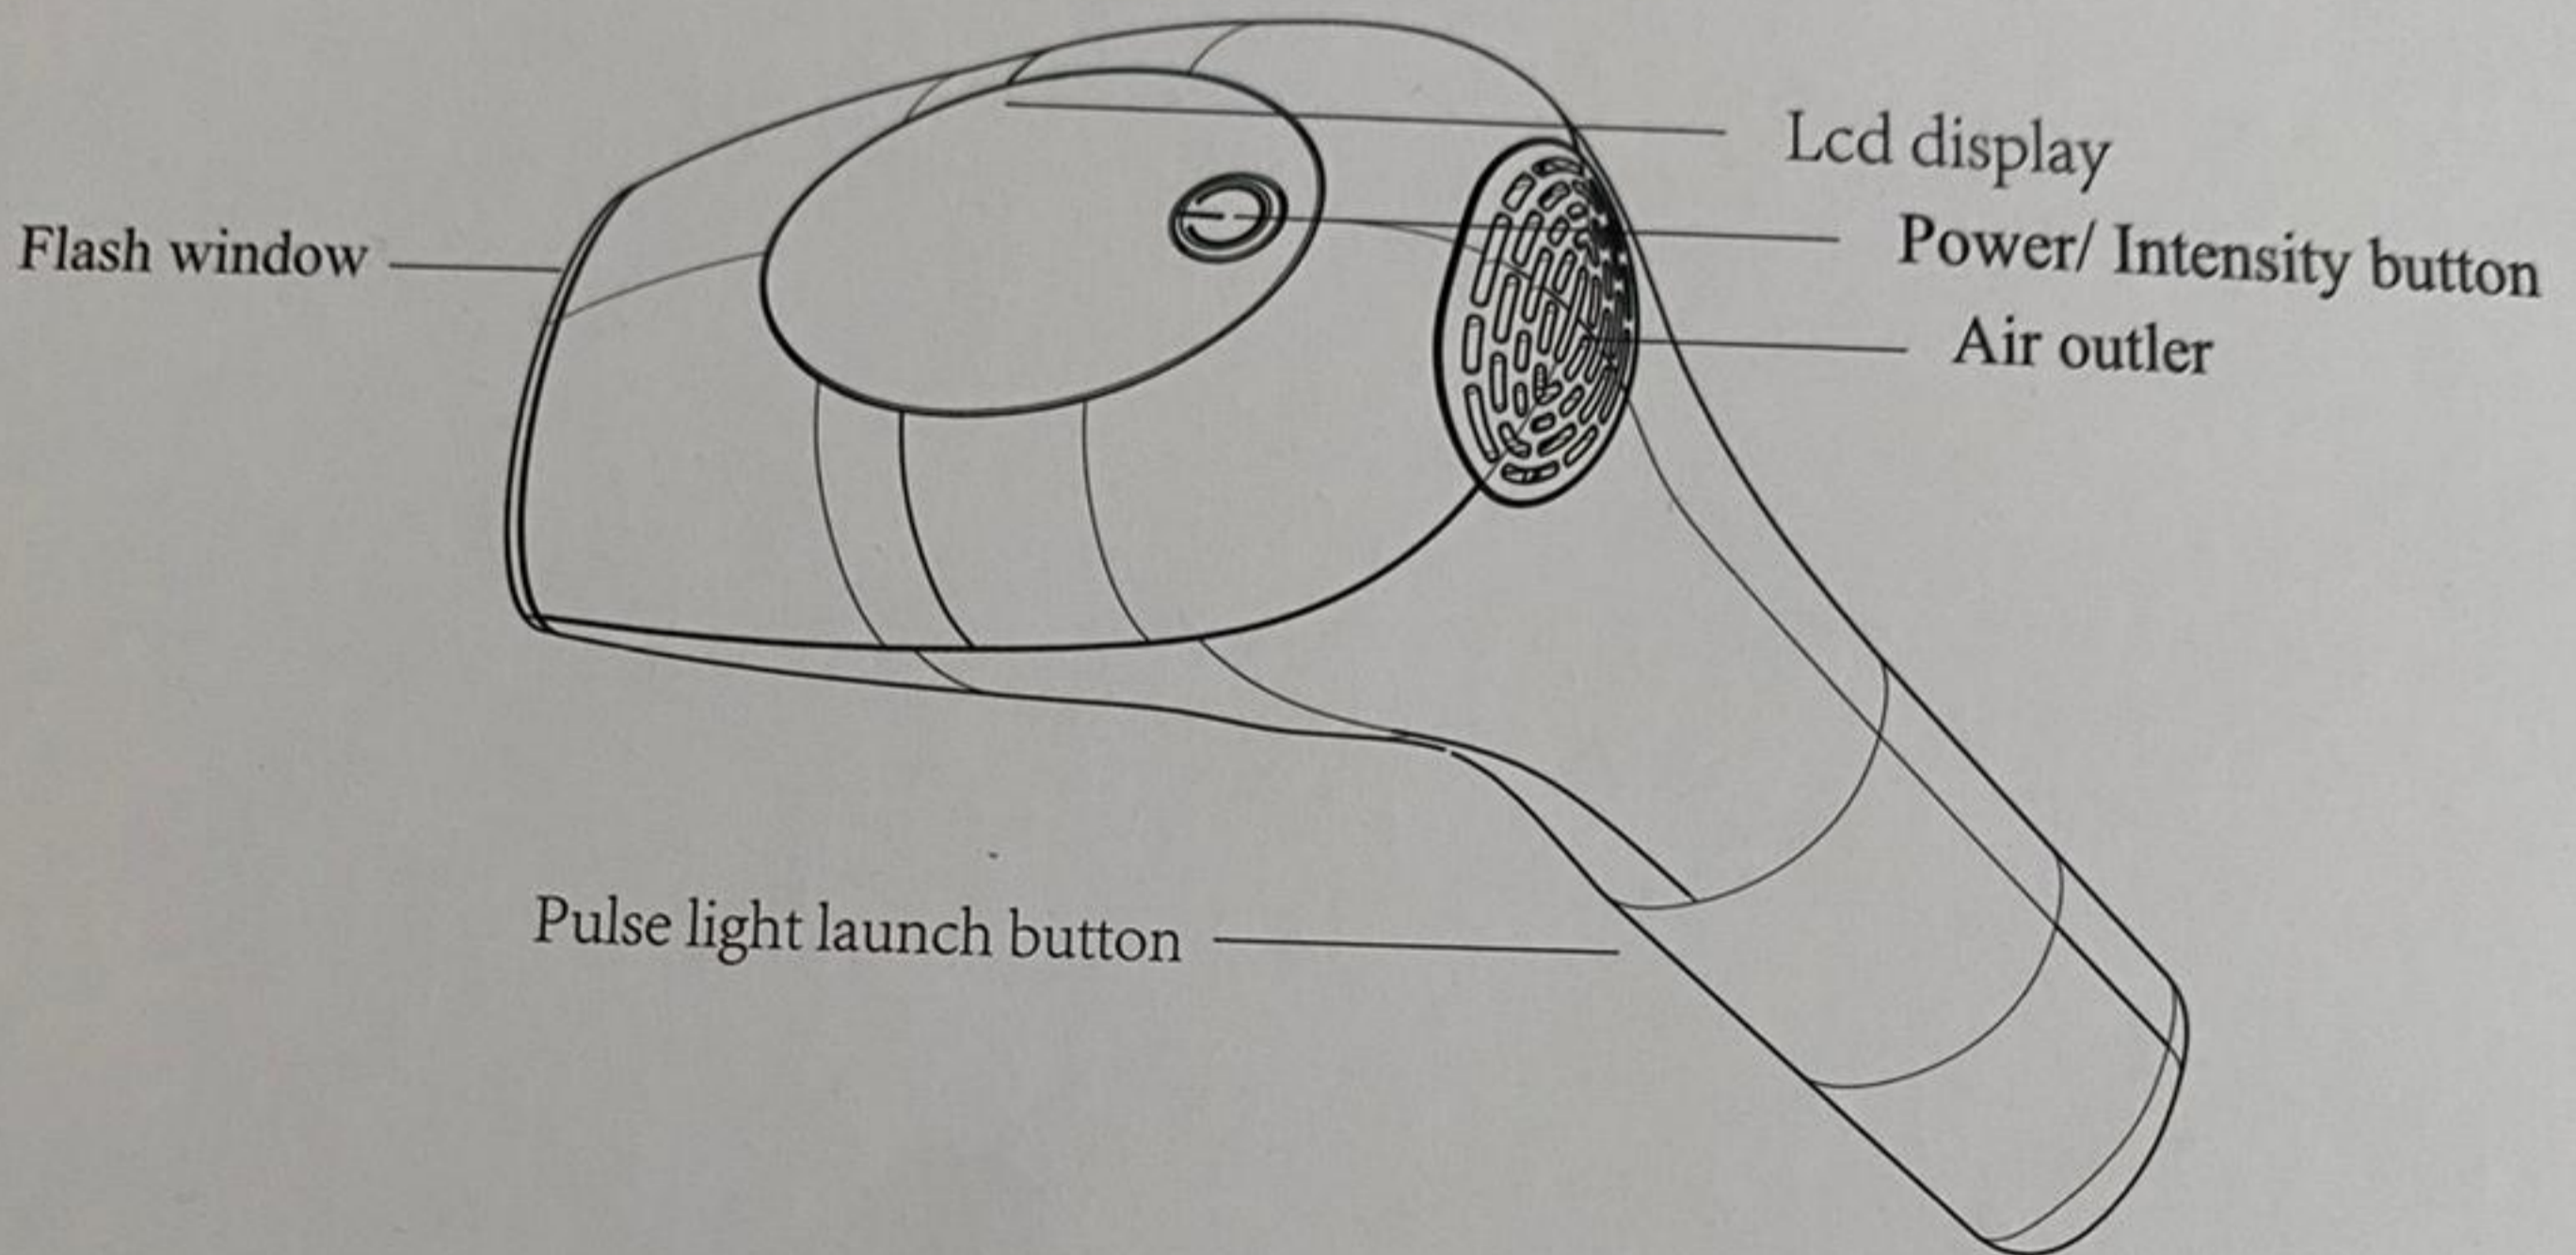

## PRODUCT STRUCTURE

## SPECIFICATION PARAMETER

Name: Intense pulsed light

Model No: AM001

Power: 36W

Input: AC100V-240V 50/60Hz

Voltage: 12V 3A

Specification: 186×112×78mm

FC CE RoHS 