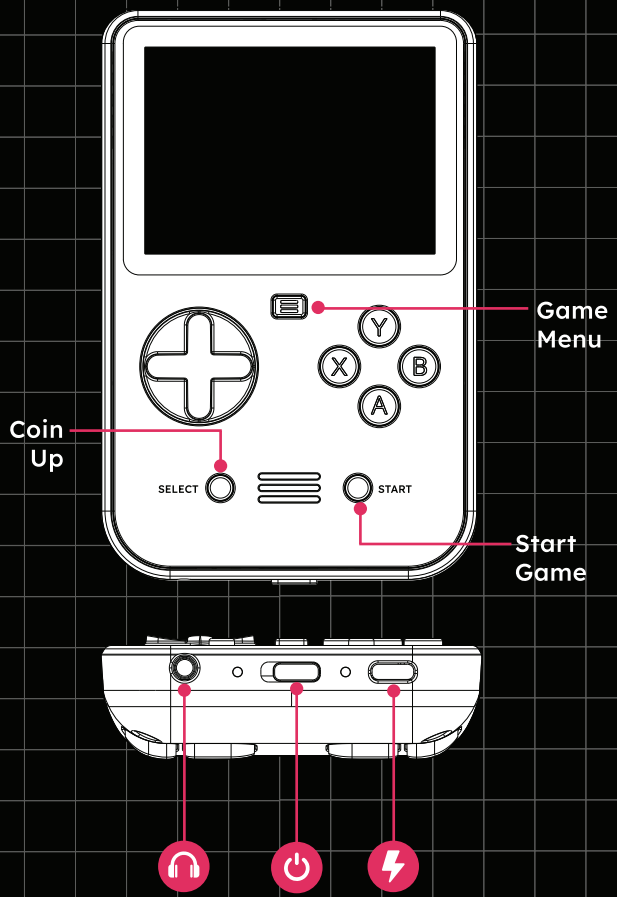

SUPER POCKET

Quickstart Guide

WWW.HYPERMEGATECH.COM/SUPPORT