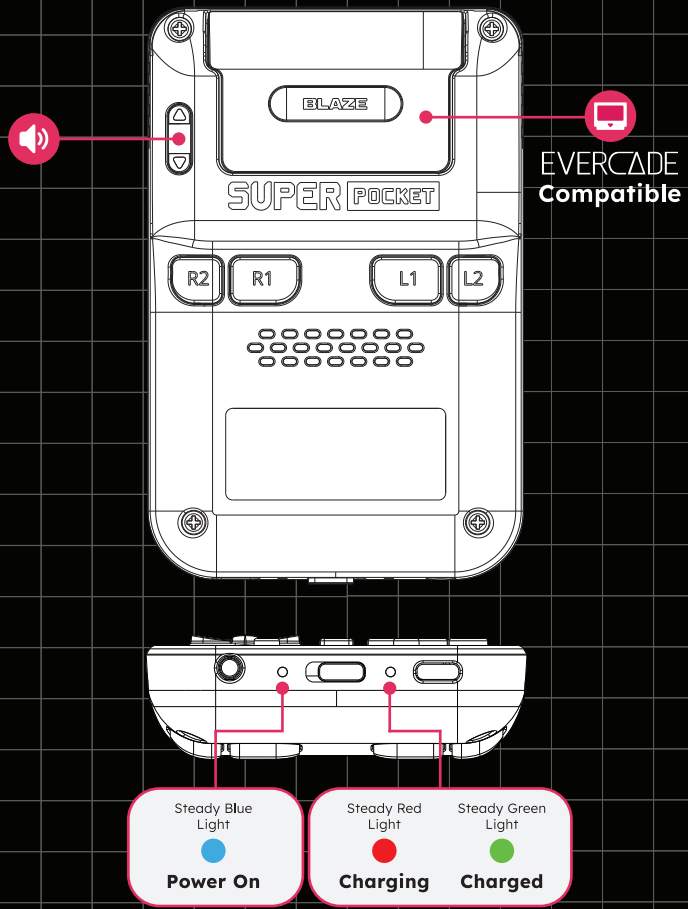

SUPER POCKET

Quickstart Guide

WWW.HYPERMEGATECH.COM/SUPPORT