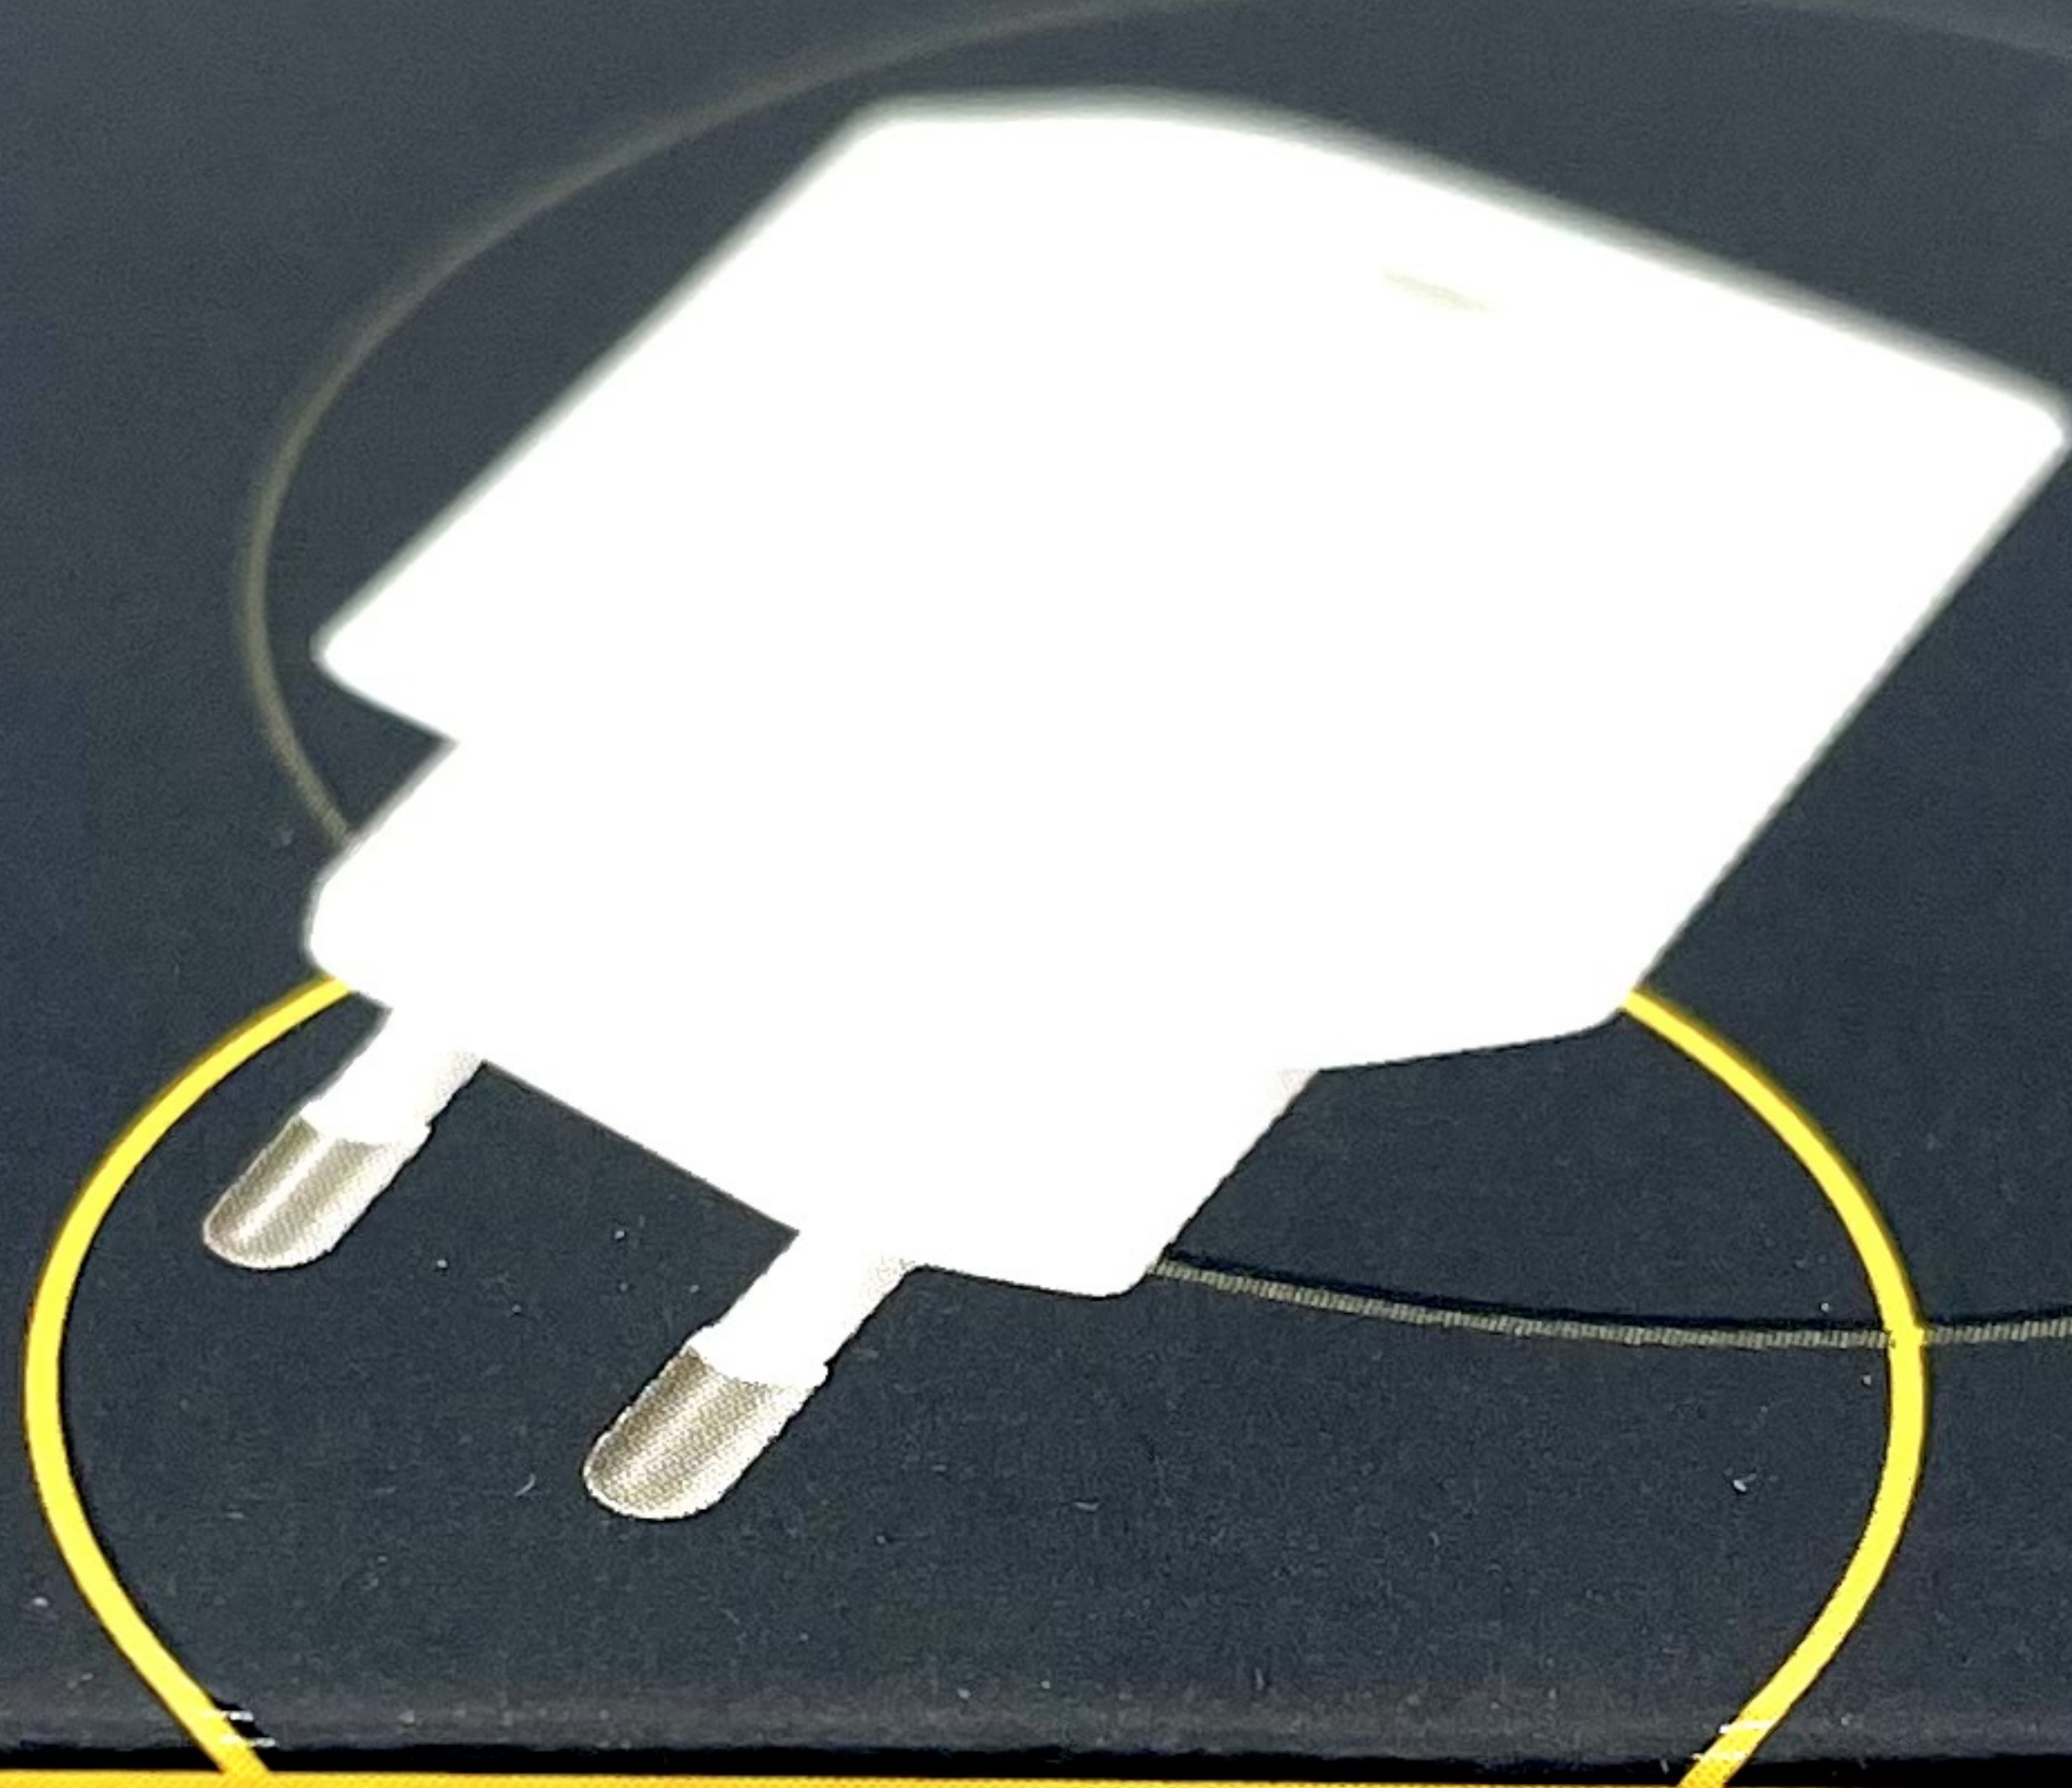

WALDORF GOLD
PD 20W CHARGER

DESIGNED IN THE NETHERLANDS