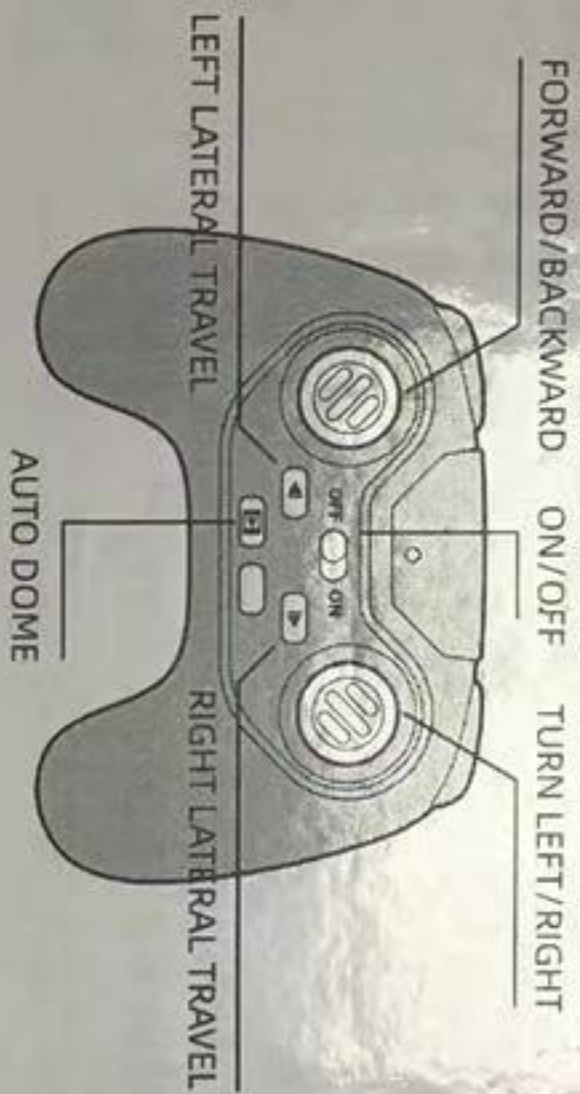

BATTERY SAFETY INFORMATION:

1. Car use 1x7.4V rechargeable batteries, remote control with 2x1.5V "AA" non-rechargeable battery.
2. Non-rechargeable batteries are not to be recharged.
3. Rechargeable batteries are to be removed from the toy before being charged (if removable).
4. Rechargeable batteries are only to be charged under adult supervision (if removable).
5. Different types of batteries or new and used batteries are not to be mixed.
6. Only batteries of the same or equivalent type as recommended are to be used.
7. Batteries are to be inserted with the correct polarity.
8. Exhausted batteries are to be removed from the toy.
9. The supply terminals are not to be short-circuited. Toy appliances in use successfully check the process, you should periodically check the wires, plugs. Shell and other parts for damage, found damage should discontinue use until the repair is intact.

R/C BATTERY DESCRIPTION

Open the battery cover on the remote control, use 2x1.5V "AA" batteries (not included), mount the remote control button correctly into the battery, and avoid danger!

DIRT BIKE BATTERY DESCRIPTION