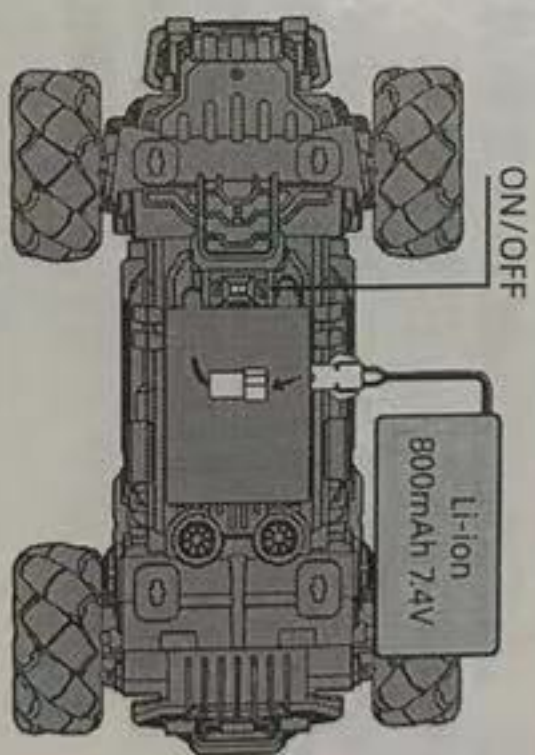

BATTERY SAFETY INFORMATION:

1. Car use 1x7.4V rechargeable batteries, remote control with 2x1.5V "AA" non-rechargeable battery.
2. Non-rechargeable batteries are not to be recharged.
3. Rechargeable batteries are to be removed from the toy before being charged (if removable).
4. Rechargeable batteries are only to be charged under adult supervision (if removable).
5. Different types of batteries or new and used batteries are not to be mixed.
6. Only batteries of the same or equivalent type as recommended are to be used.
7. Batteries are to be inserted with the correct polarity.
8. Exhausted batteries are to be removed from the toy.
9. The supply terminals are not to be short-circuited. Toy appliances in use successfully check the process, you should periodically check the wires, plugs. Shell and other parts for damage, found damage should discontinue use until the repair is intact.

R/C BATTERY DESCRIPTION

Open the battery cover on the remote control, use 2x1.5V "AA" batteries (not included), mount the remote control button correctly into the battery, and avoid danger!

DIRT BIKE BATTERY DESCRIPTION