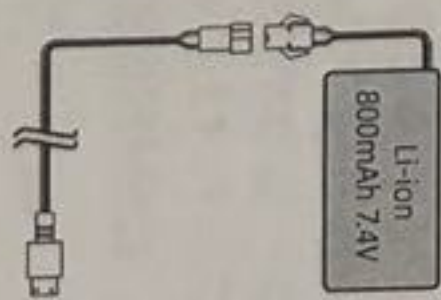

R/C BATTERY DESCRIPTION

Open the battery cover on the remote control, use 2x1.5V "AA" batteries (not included), mount the remote control button correctly into the battery, and avoid danger!

DIRT BIKE BATTERY DESCRIPTION

USE 1x7.4V BATTERY PACK (INCLUDED)
OPEN THE BATTERY COVER, REMOVE THE BATTERY PACK CONNECT CHARGE LINE.

USB charging cable USB charging cable, please connect computer USB port or other 5V output port.

WARNING: