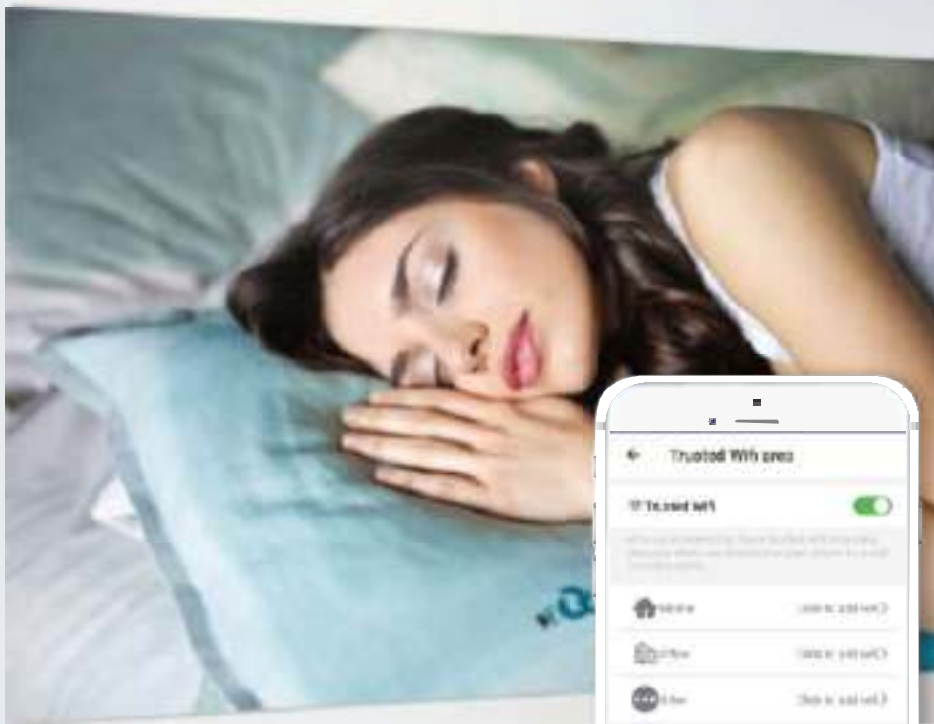

The App and iTrack tag will also auto-reconnect when they are back to the range.

LAST SEEN LOCATION

If you cannot find your missing keys, wallet or other items, you can still check the last known location in the built-in map.

SELFIE

The iTrack tag can also be used as a wireless selfie stick and it's perfect for taking group photos or capturing the breathtaking scenery behind you - it will work as a remote camera shutter for as long as the Bluetooth connection with your phone is active.

SLEEP MODE & TRUSTED WIFI AREA

You can set the quiet period or WiFi zones, so the tag and phone will not make sound alert every time you move far away from your keys or wallet.

IOS & ANDROID COMPATIBLE

Come with a handy App, easy to use.