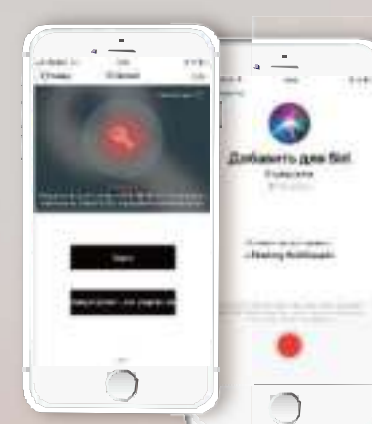

SELFIE

The iTrack tag can also be used as a wireless selfie stick and it's perfect for taking group photos or capturing the breathtaking scenery behind you - it will work as a remote camera shutter for as long as the Bluetooth connection with your phone is active.

SLEEP MODE & TRUSTED WIFI AREA

You can set the quiet period or WiFi zones, so the tag and phone will not make sound alert every time you move far away from your keys or wallet.

IOS & ANDROID COMPATIBLE

Come with a handy App, easy to use.

The range is up to 80 meters (240 feet) --The range will based on the phone brand/model and your surroundings.

STANDARD & REPLACEABLE BATTERY

The iTrack tag use standard CR2032 or CR2016 battery. It's common battery and easy to replace.

CLOUD SYNC AND SECURITY

Support cloud sync, you can sign in with different phones with same iTrack list.
End to end encrypted, protect data.

MULTI LANGUAGE SUPPORT

The iTrackEasy App is in English, Deutsch, French, Italian, Russian, Czech. We can add more languages if needed.