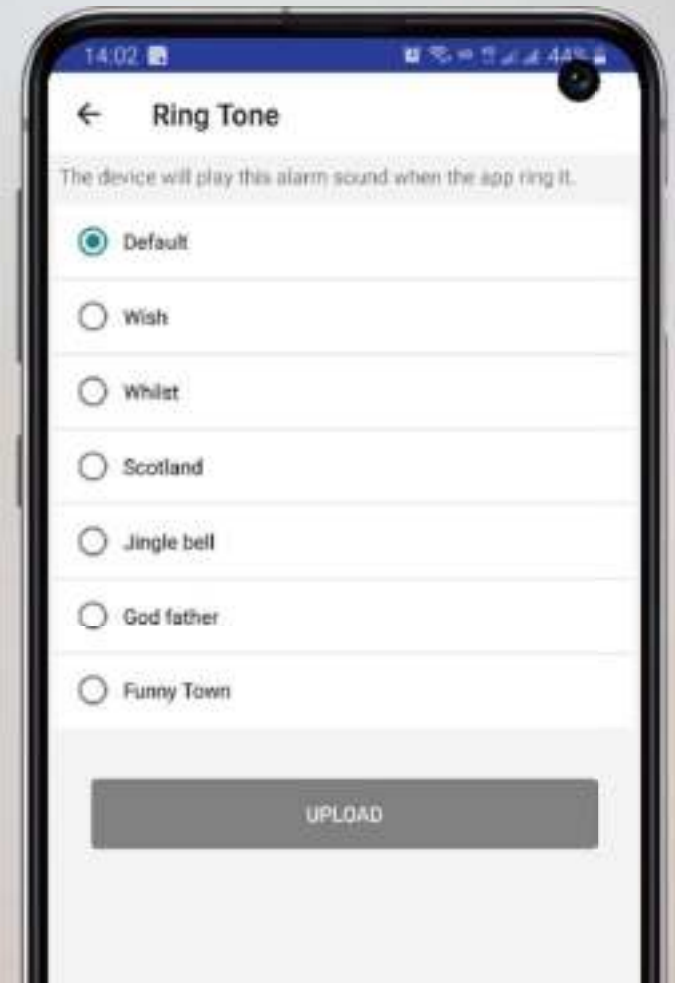

Community to Find

Selfie Button

Cloud Sync

3 Times Louder

No Disturbed

Multi Language

Motion Alert

MOTION ALERT (only available in model - iTrack motion)

iTrack motion hides inside the motion sensor that alerts you to unwanted movement. You will get the notifications into the application immediately and iTrack motion will set off a loud alarm.

You can also download the movement record when you reconnect.

MULTI RINGTONE DOWNLOAD

iTrack comes with 5 custom ringtones that you can set up instead of the default one.

SIRI/ONE-TOUCH TO FIND THINGS

Use Siri shortcut to ring the iTrack, or tap the "ring" button in the App, the iTrack attached to your item will start ring. You can easily to find things that your often misplace or lose like keys, wallet, bag, backpack, kids' toys, TV controller or umbrellas.

FIND YOUR PHONE

If you can't find your lost phone, you can long press or double click the iTrack tag and if you're within the Bluetooth connection range, your phone will start ringing even it's in silent mode.