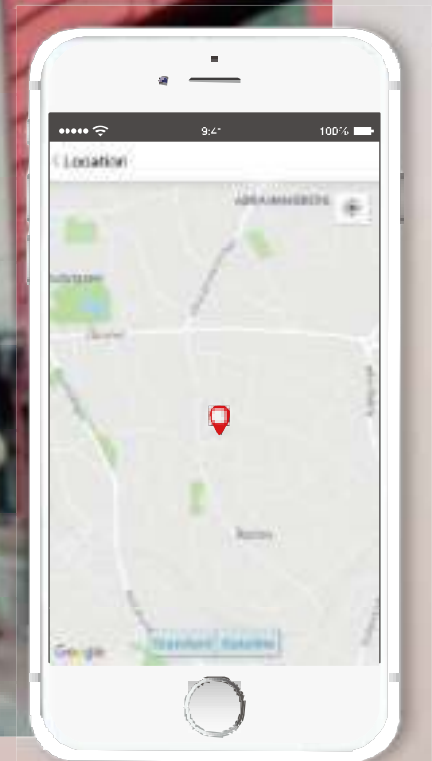

FIND YOUR PHONE

If you can't find your lost phone, you can long press or double click the iTrack tag and if you're within the Bluetooth connection range, your phone will start ringing even it's in silent mode.

NETWORK SEARCH

If you lost your item, our users in iTrack community may help you to find the lost item.
The more users pass by, the easier to find.

OUT OF RANGE NOTIFICATION

When enabled, the phone or/and iTrack tag will make sound alarm to let you know you've left thing behind, so that can go back and take your things with you.

The App and iTrack tag will also auto-reconnect when they are back to the range.

LAST SEEN LOCATION

If you cannot find your missing keys, wallet or other items, you can still check the last known location in the built-in map.