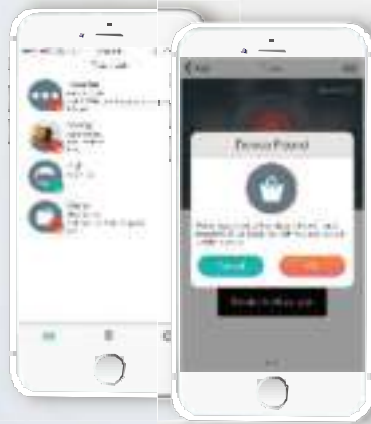

SELFIE

The iTrack tag can also be used as a wireless selfie stick and it's perfect for taking group photos or capturing the breathtaking scenery behind you - it will work as a remote camera shutter for as long as the Bluetooth connection with your phone is active.

SLEEP MODE & TRUSTED WIFI AREA

You can set the quiet period or WiFi zones, so the tag and phone will not make sound alert every time you move far away from your keys or wallet.

IOS & ANDROID COMPATIBLE

Come with a handy App, easy to use.

The range is up to 80 meters (240 feet) --The range will based on the phone brand/model and your surroundings.

STANDARD & REPLACEABLE BATTERY

The iTrack tag use standard CR2032 or CR2016 battery. It's common battery and easy to replace.

CLOUD SYNC AND SECURITY

Support cloud sync, you can sign in with different phones with same iTrack list.
End to end encrypted, protect data.

MULTI LANGUAGE SUPPORT

The iTrackEasy App is in English, Deutsch, French, Italian, Russian, Czech. We can add more languages if needed.