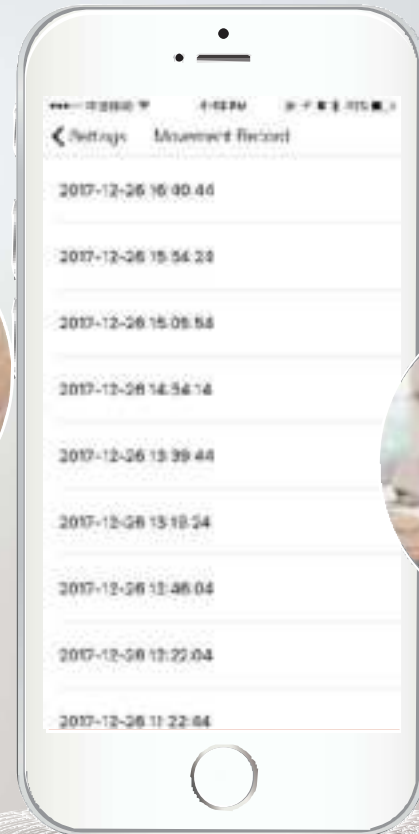

Community to Find

Selfie Button

Cloud Sync

3 Times Louder

No Disturbed

Multi Language

Motion Alert

MOTION ALERT (only available in model - iTrack motion)

iTrack motion hides inside the motion sensor that alerts you to unwanted movement. You will get the notifications into the application immediately and iTrack motion will set off a loud alarm.

You can also download the movement record when you reconnect.