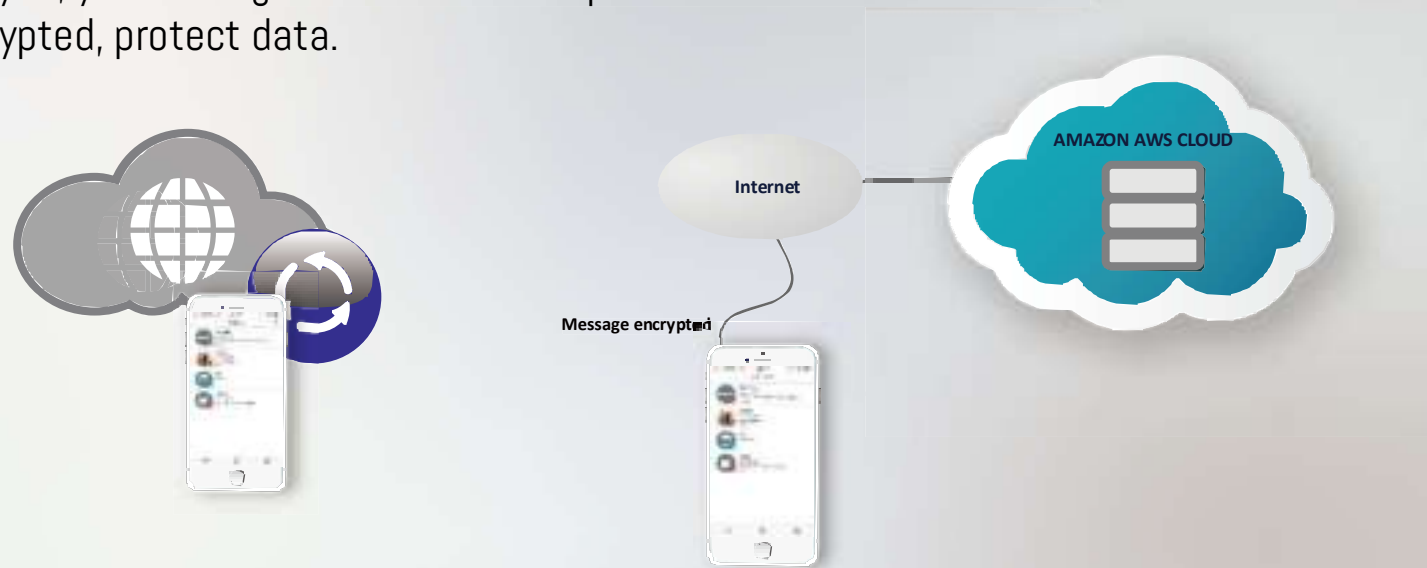

iTrack motion hides inside the motion sensor that alerts you to unwanted movement. You will get the notifications into the application immediately and iTrack motion will set off a loud alarm.

You can also download the movement record when you reconnect.

SLEEP MODE & TRUSTED WIFI AREA

You can set the quiet period or WiFi zones, so the tag and phone will not make sound alert every time you move far away from your keys or wallet.

IOS & ANDROID COMPATIBLE

Come with a handy App, easy to use.

The range is up to 80 meters (240 feet) --The range will based on the phone brand/model and your surroundings.

STANDARD & REPLACEABLE BATTERY

The iTrack tag use standard CR2032 or CR2016 battery. It's common battery and easy to replace.

CLOUD SYNC AND SECURITY

Support cloud sync, you can sign in with different phones with same iTrack list.
End to end encrypted, protect data.

MULTI LANGUAGE SUPPORT

The iTrackEasy App is in English, Deutsch, French, Italian, Russian, Czech. We can add more languages if needed.