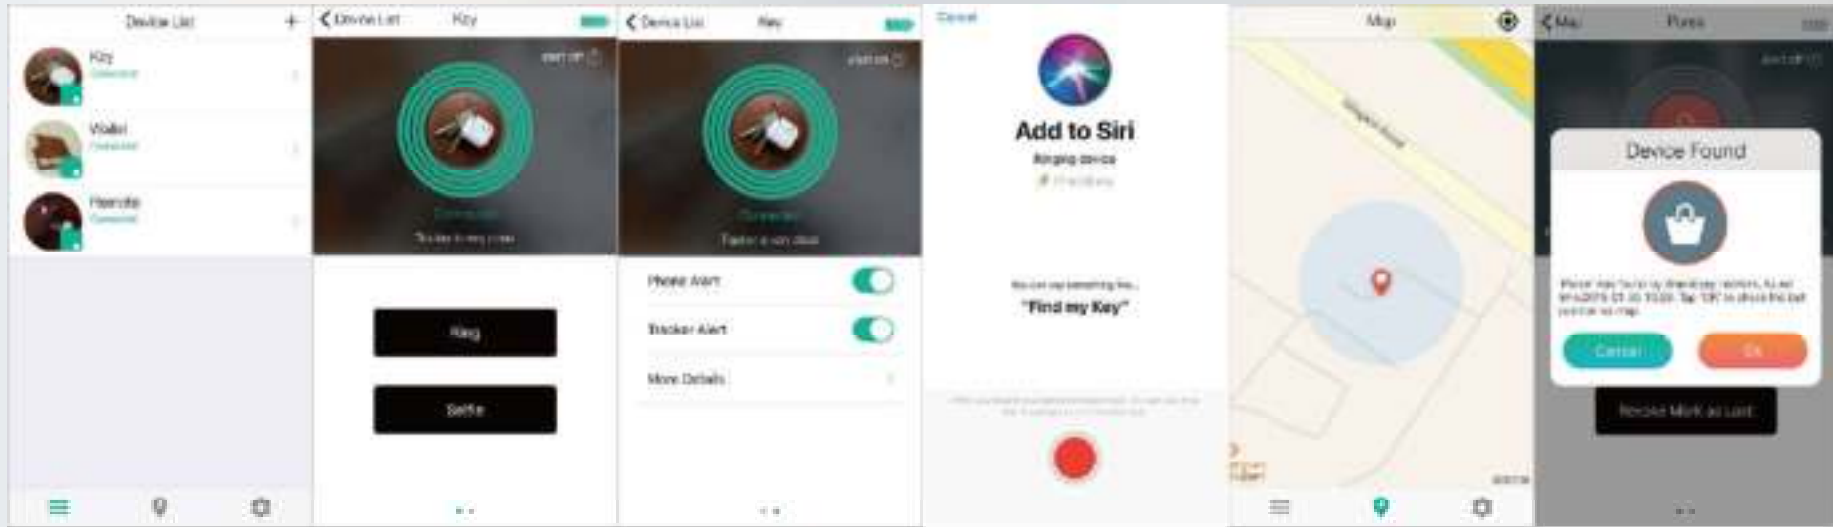

IOS & ANDROID COMPATIBLE

Come with a handy App, easy to use.

The range is up to 80 meters (240 feet) --The range will based on the phone brand/model and your surroundings.