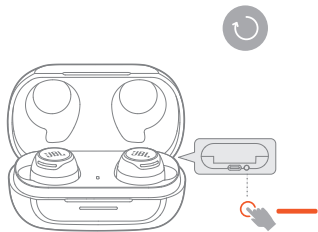

AUTO PLAY/PAUSE

POWER OFF

MANUAL SETUP

- TAP × 1
- TAP × 2
- HOLD (5s)

CONNECT TO A NEW BLUETOOTH DEVICE

RECONNECT LEFT & RIGHT

REBOOT

DO MORE WITH THE APP