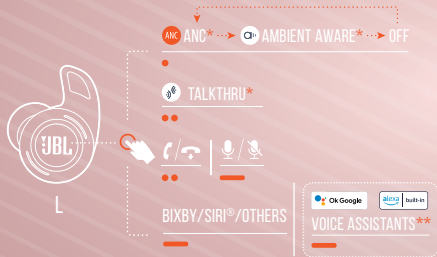

CONTROLS

- TAP × 1
- ●● TAP × 2
- ●●● TAP × 3
- HOLD (2s)

* ENABLE ADVANCE CONTROLS BY CONNECTING YOUR JBL REFLECT FLOW PRO TO JBL HEADPHONES APP

** ENABLE YOUR VOICE ASSISTANT THROUGH JBL HEADPHONES APP AND ASSIGN IT TO YOUR PREFERRED EARBUD (L/R).