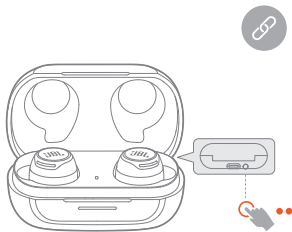

AUTO PLAY/PAUSE

POWER OFF

MANUAL SETUP

- TAP × 1
- TAP × 2
- HOLD (5s)

CONNECT TO A NEW BLUETOOTH DEVICE

RECONNECT LEFT & RIGHT

REBOOT

DO MORE WITH THE APP