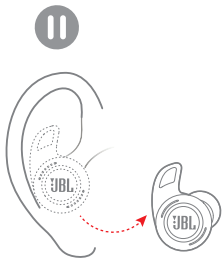

STEREO MODE

MONO MODE

CONTROLS

- TAP × 1
- TAP × 2
- TAP × 3
- HOLD (2s)

* ENABLE ADVANCE CONTROLS BY CONNECTING YOUR JBL REFLECT FLOW PRO TO JBL HEADPHONES APP 

** ENABLE YOUR VOICE ASSISTANT THROUGH JBL HEADPHONES APP AND ASSIGN IT TO YOUR PREFERRED EARBUD (L/R).

AUTO PLAY/PAUSE

POWER OFF

MANUAL SETUP

- TAP × 1
- TAP × 2
- HOLD (5s)

CONNECT TO A NEW BLUETOOTH DEVICE

RECONNECT LEFT & RIGHT

REBOOT

DO MORE WITH THE APP