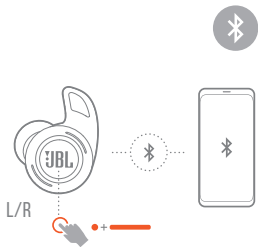

AUTO PLAY/PAUSE

POWER OFF

MANUAL SETUP

- TAP × 1
- TAP × 2
- HOLD (5s)

CONNECT TO A NEW BLUETOOTH DEVICE

RECONNECT LEFT & RIGHT

REBOOT

DO MORE WITH THE APP