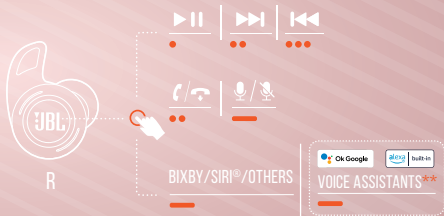

CONTROLS

- TAP × 1
- ●● TAP × 2
- ●●● TAP × 3
- HOLD (2s)

* ENABLE ADVANCE CONTROLS BY CONNECTING YOUR JBL REFLECT FLOW PRO TO JBL HEADPHONES APP

** ENABLE YOUR VOICE ASSISTANT THROUGH JBL HEADPHONES APP AND ASSIGN IT TO YOUR PREFERRED EARBUD (L/R).