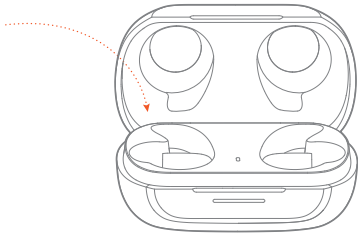

FIRST TIME USE