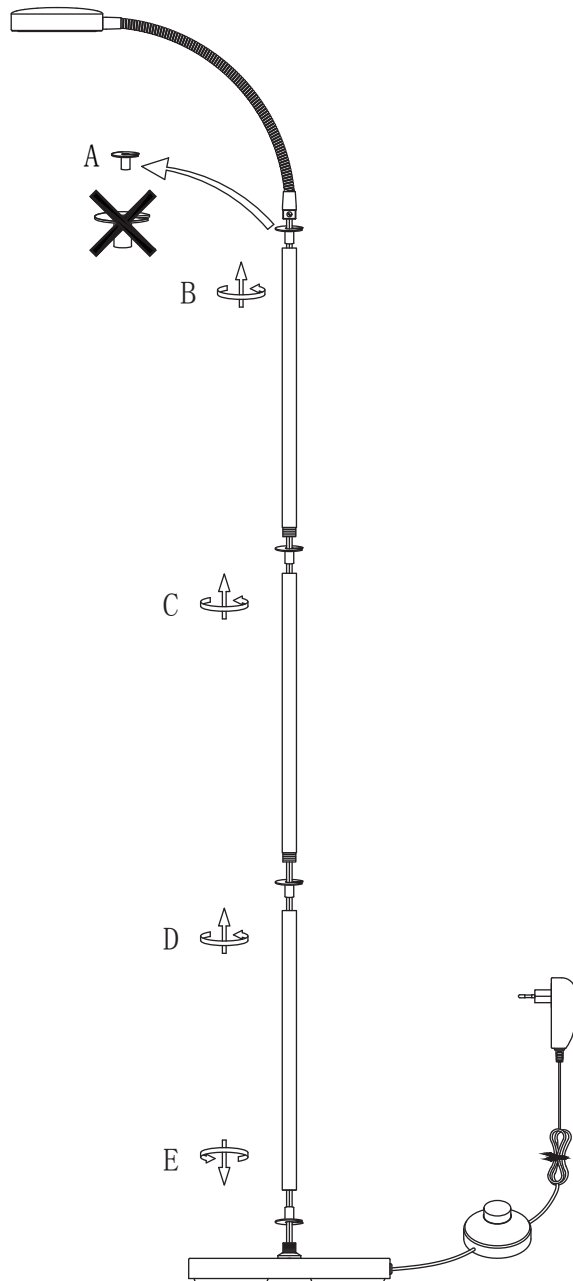

# INSTRUCTION MANUAL

Trax FL Black  
99254

Floor lamp  
incl. LED QL7001067  
540lm Module  
397lm Lamp  
5W LED  
220-240V~50Hz  
2700K  
CRI>80  
30000 h  
15000 ON/OFF

Overall Sizes: