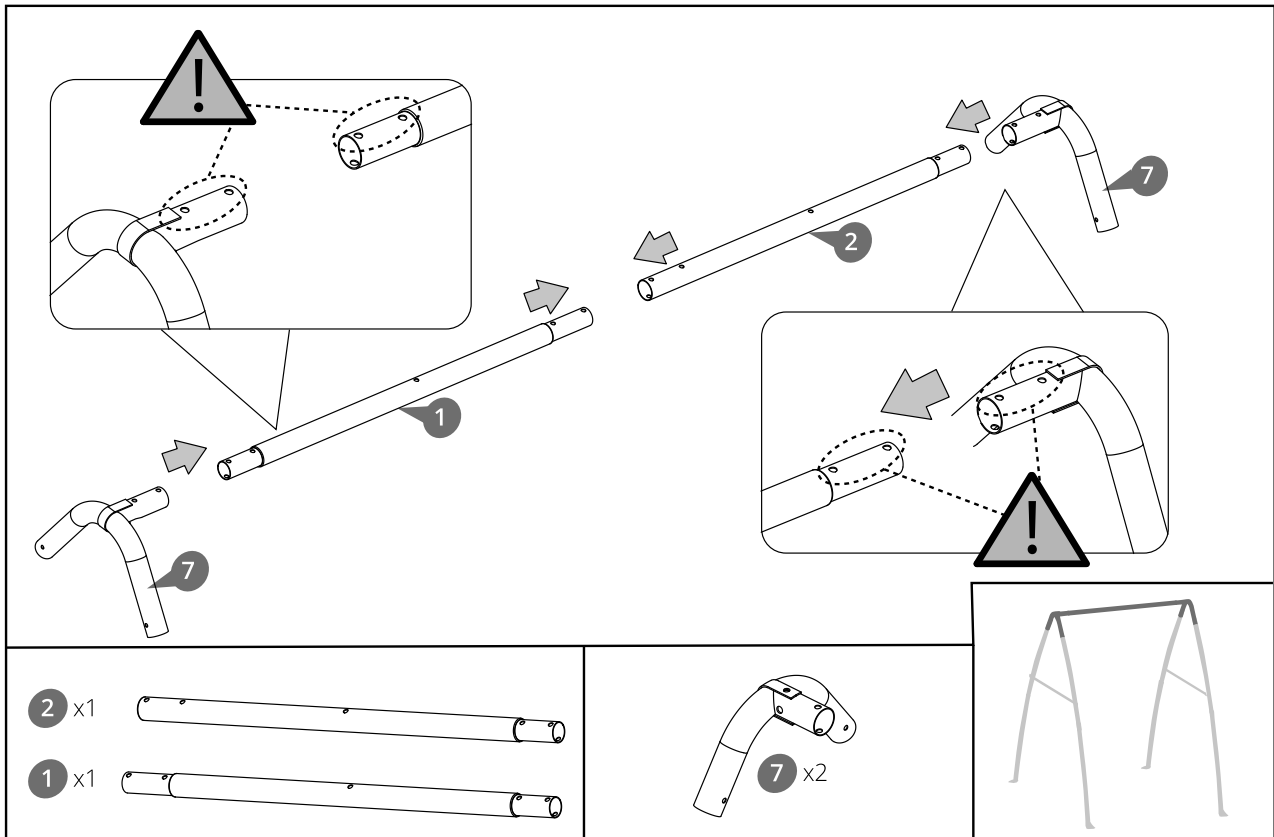

METAL NEST SWING

ASSEMBLY

1