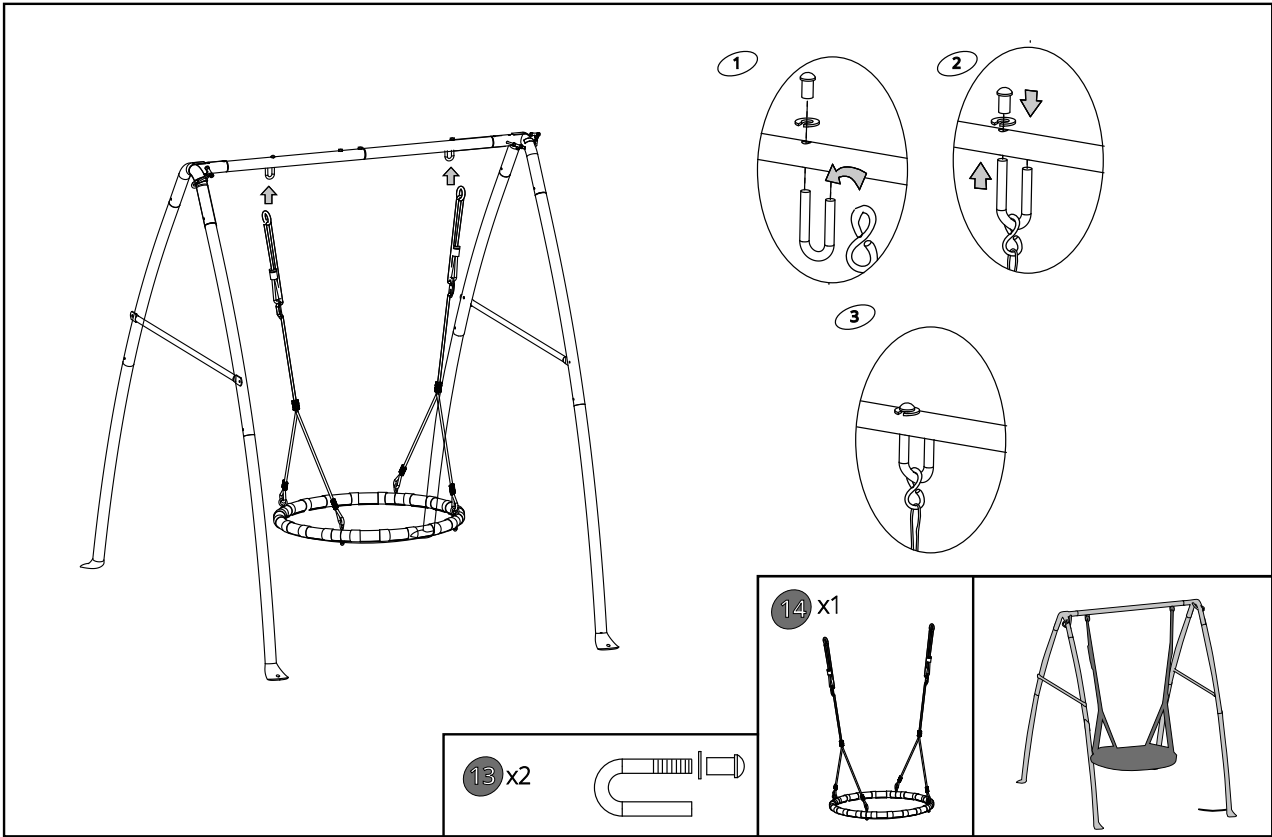

METAL NEST SWING

ASSEMBLY

9