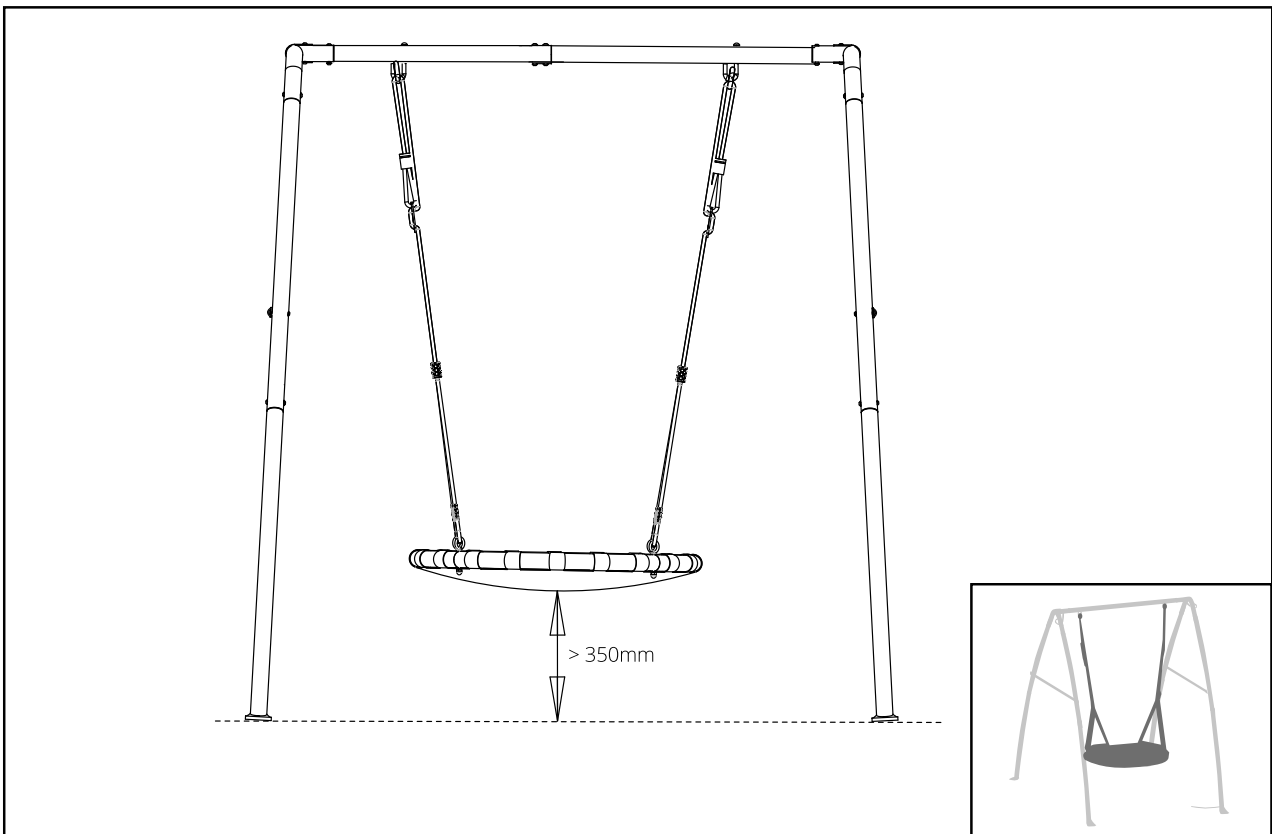

METAL NEST SWING

ASSEMBLY

9

10

BY PRAGMA