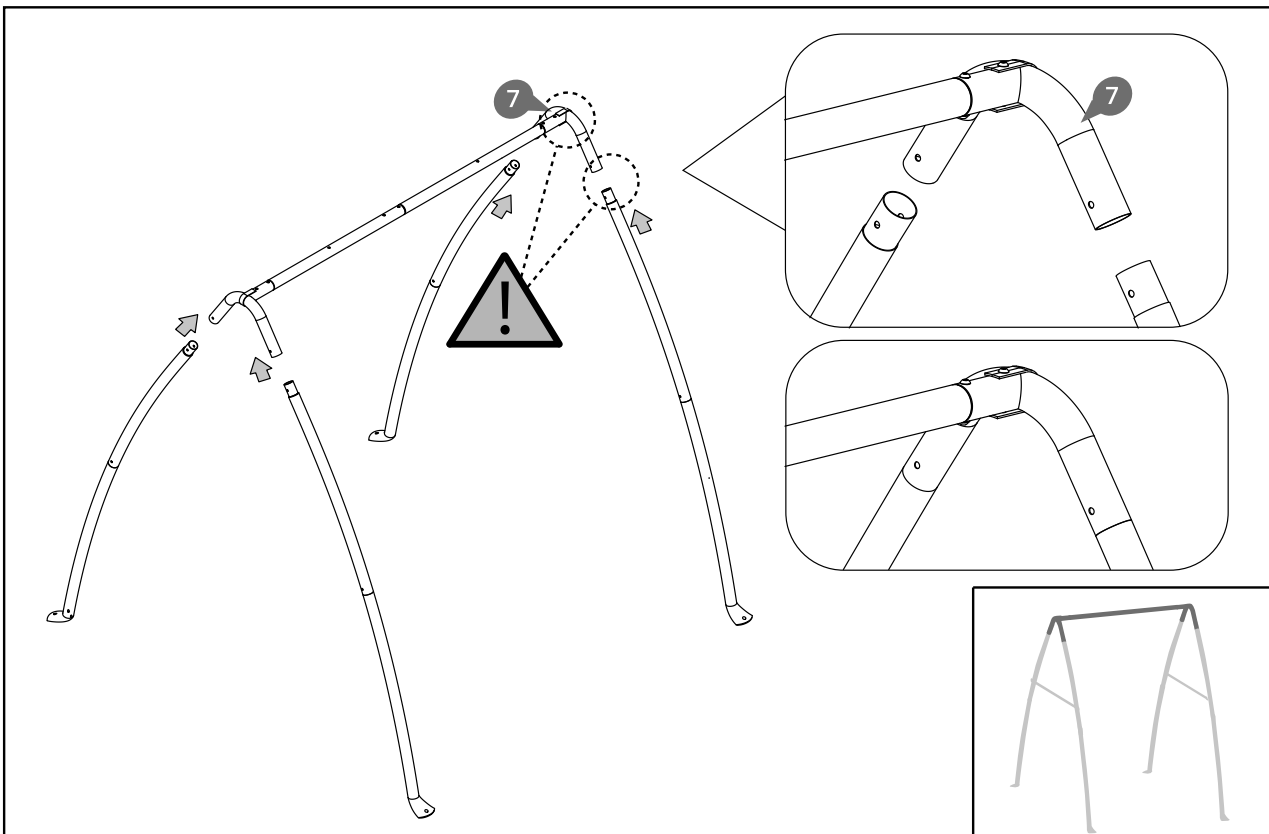

METAL NEST SWING

ASSEMBLY

3

4

BY PRAGMA