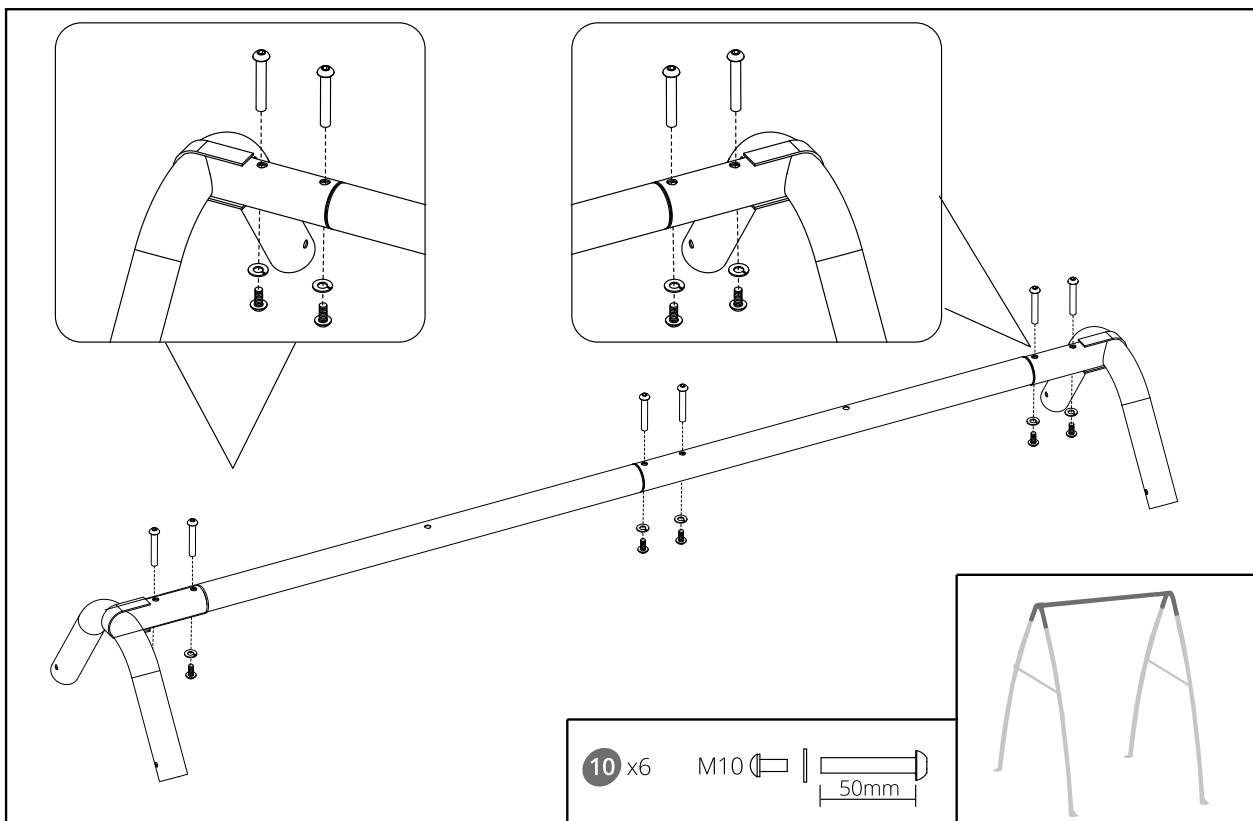

METAL NEST SWING

ASSEMBLY

1

2

BY PRAGMA