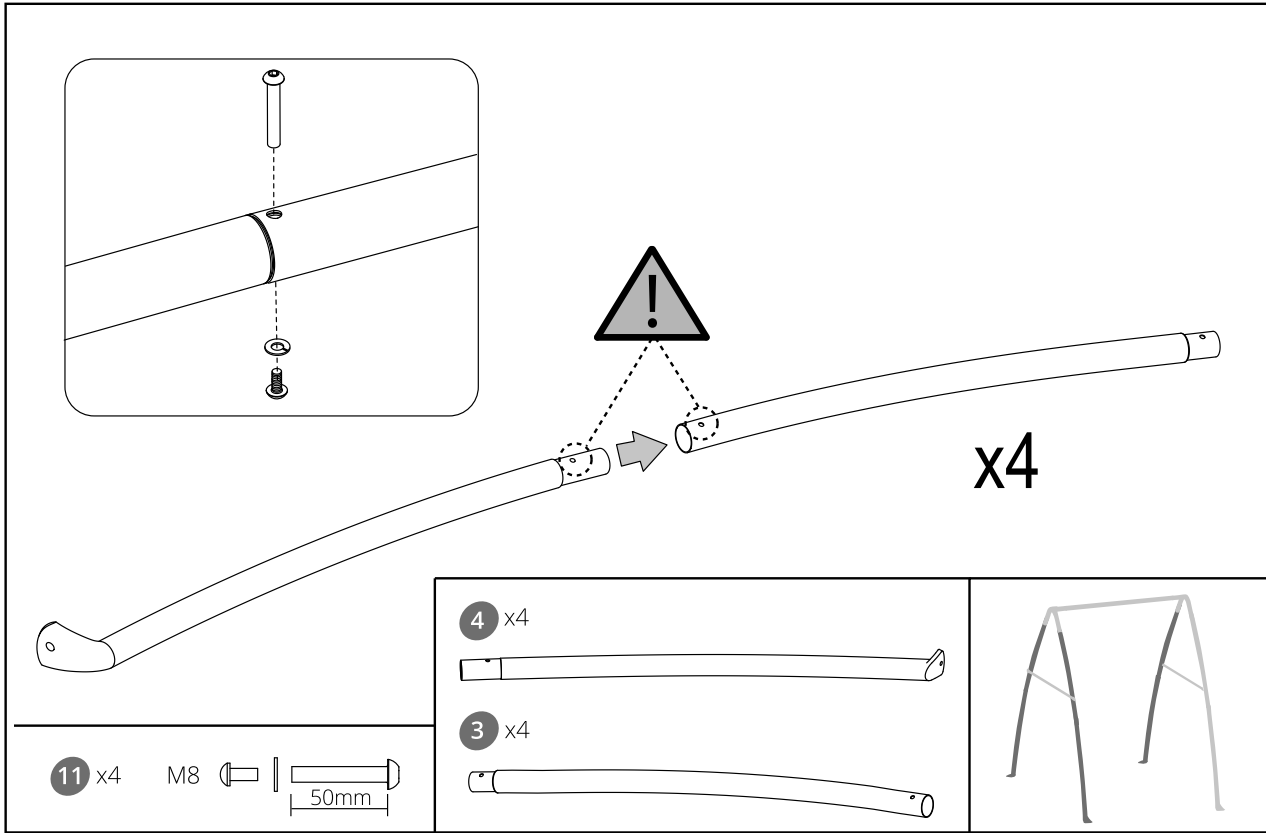

METAL NEST SWING

ASSEMBLY

3