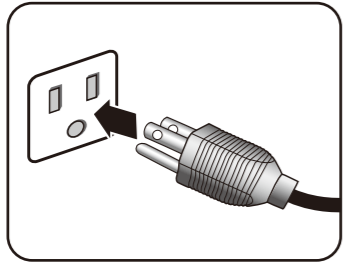

9

10

11

12

13

1

M4 x 10 mm

2

1

2

3

4

5

6