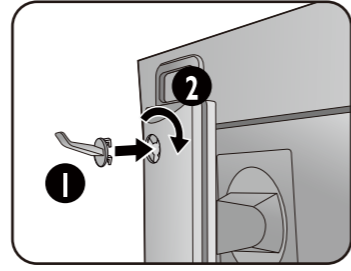

9

10

11

12

13

1

M4 x 10 mm

2

1

2

3

4

5

6