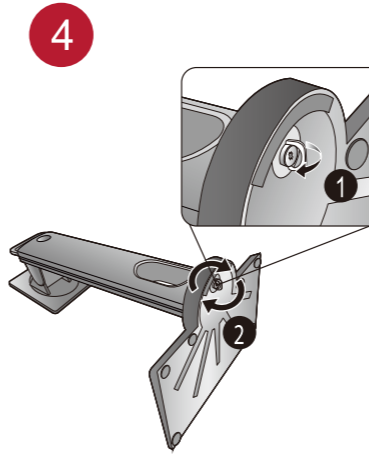

BenQ

XL MONITOR FOR e-SPORTS

XL Series
Quick Start Guide

DN: Z-XL31-Q-V0

© 2019 BenQ Corporation. All rights reserved. Rights of modification reserved.

DP

HDMI
(optional)

DVI-D Dual Link
(optional)

HDMI
HIGH-DEFINITION MULTIMEDIA INTERFACE
(For models with HDMI inputs)

P/N: 4J.XXXXX.XXX

7 Video

8 Audio