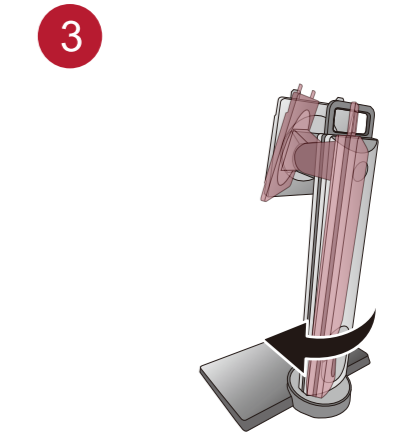

BenQ

XL MONITOR FOR e-SPORTS

XL Series
Quick Start Guide

DN: Z-XL31-Q-V0

© 2019 BenQ Corporation. All rights reserved. Rights of modification reserved.

DP

HDMI
(optional)

DVI-D Dual Link
(optional)

HDMI
HIGH-DEFINITION MULTIMEDIA INTERFACE
(For models with HDMI inputs)

P/N: 4J.XXXXX.XXX

7 Video

8 Audio