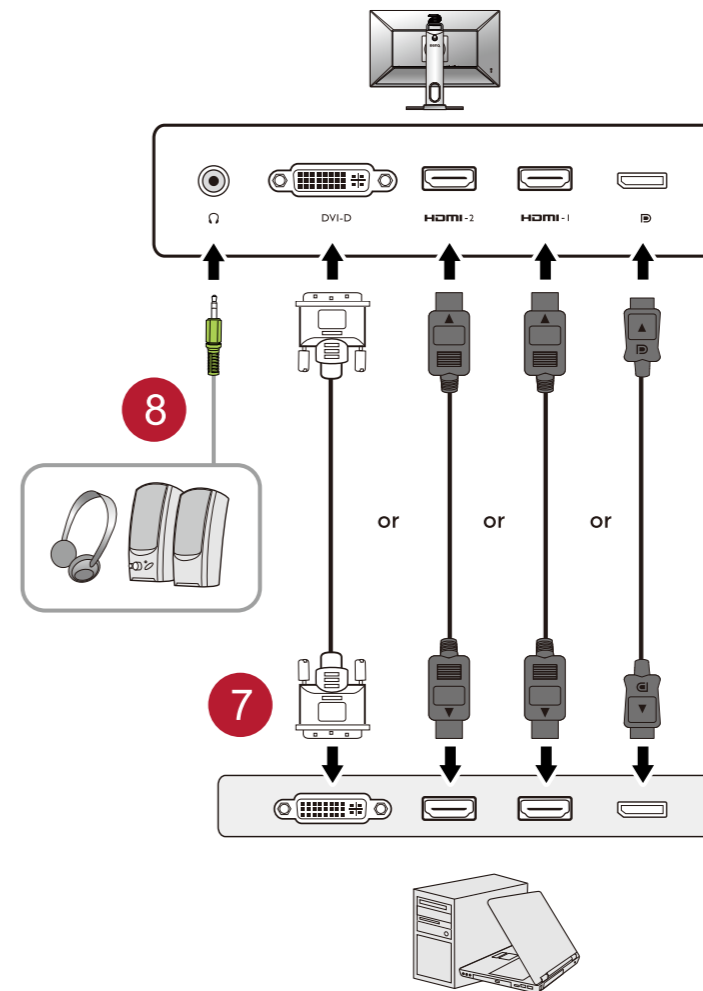

7 Video

8 Audio