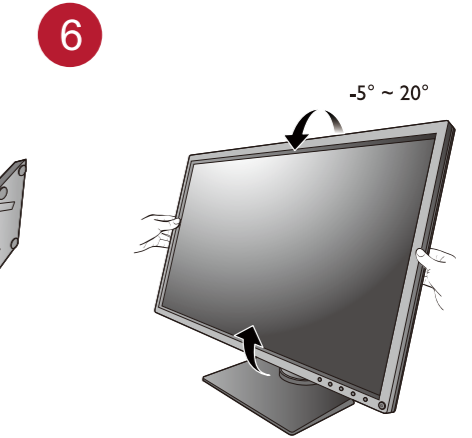

BenQ

XL MONITOR FOR e-SPORTS

XL Series
Quick Start Guide

DN: Z-XL31-Q-V0

© 2019 BenQ Corporation. All rights reserved. Rights of modification reserved.

DP

HDMI
(optional)

DVI-D Dual Link
(optional)

HDMI
HIGH-DEFINITION MULTIMEDIA INTERFACE
(For models with HDMI inputs)

P/N: 4J.XXXXX.XXX