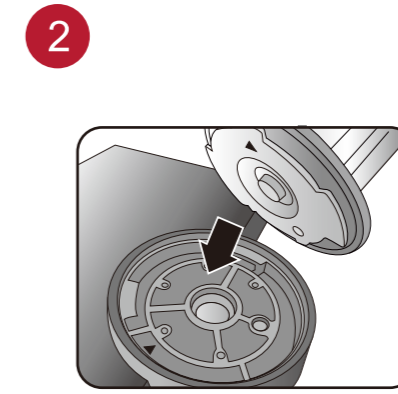

BenQ

XL MONITOR FOR e-SPORTS

XL Series
Quick Start Guide

DN: Z-XL31-Q-V0

© 2019 BenQ Corporation. All rights reserved. Rights of modification reserved.

DP

HDMI
(optional)

DVI-D Dual Link
(optional)

HDMI
HIGH-DEFINITION MULTIMEDIA INTERFACE
(For models with HDMI inputs)

P/N: 4J.XXXXX.XXX

7 Video

8 Audio