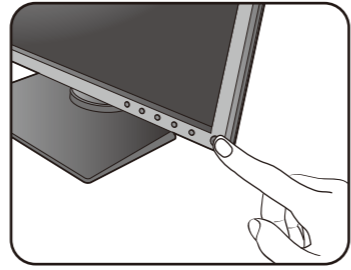

9

10

11

12

13

1

M4 x 10 mm

2

1

2

3

4

5

6