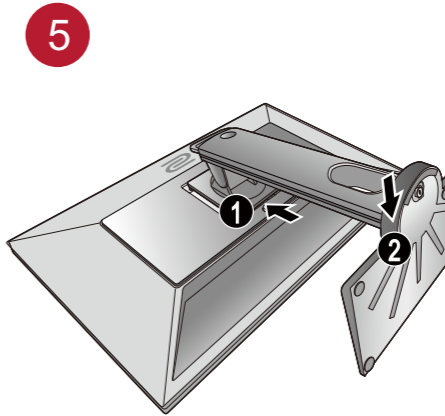

BenQ

XL MONITOR FOR e-SPORTS

XL Series
Quick Start Guide

DN: Z-XL31-Q-V0

© 2019 BenQ Corporation. All rights reserved. Rights of modification reserved.

DP

HDMI
(optional)

DVI-D Dual Link
(optional)

HDMI
HIGH-DEFINITION MULTIMEDIA INTERFACE
(For models with HDMI inputs)

P/N: 4J.XXXXX.XXX

7 Video

8 Audio