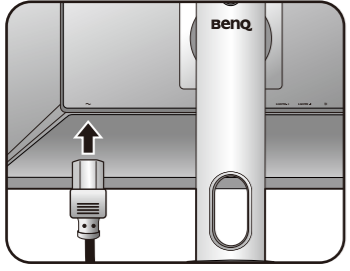

9

10

11

12

13

1

M4 x 10 mm

2

1

2

3

4

5

6