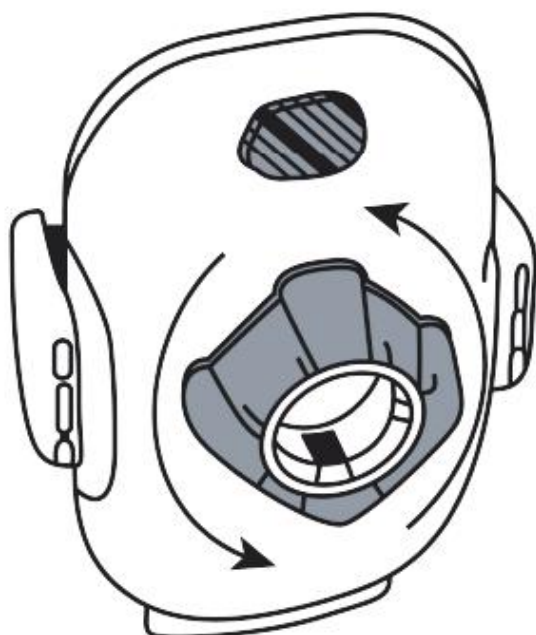

6. Product specifications

Brand:	TravelR
Measurements:	6,6 x 9,5 x 10,1 cm (63,"3-2")
Weight:	85 grams
Color:	Black
Material:	ABS
Applicable to:	Window or dashboard
Installation method:	Vacuum technology
Suitable for:	Phones between 5,08 and 9,22 cm

7. Product features

- Easy installation to window or dashboard.
- Renewed vacuum technology.
- Triangular clamp structure.
- 360 degrees rotation possible.
- Charging input remains available.

8. Installation

1. Loosening the fixing nut

Loosen the fixing nut by rotating it counter clockwise.