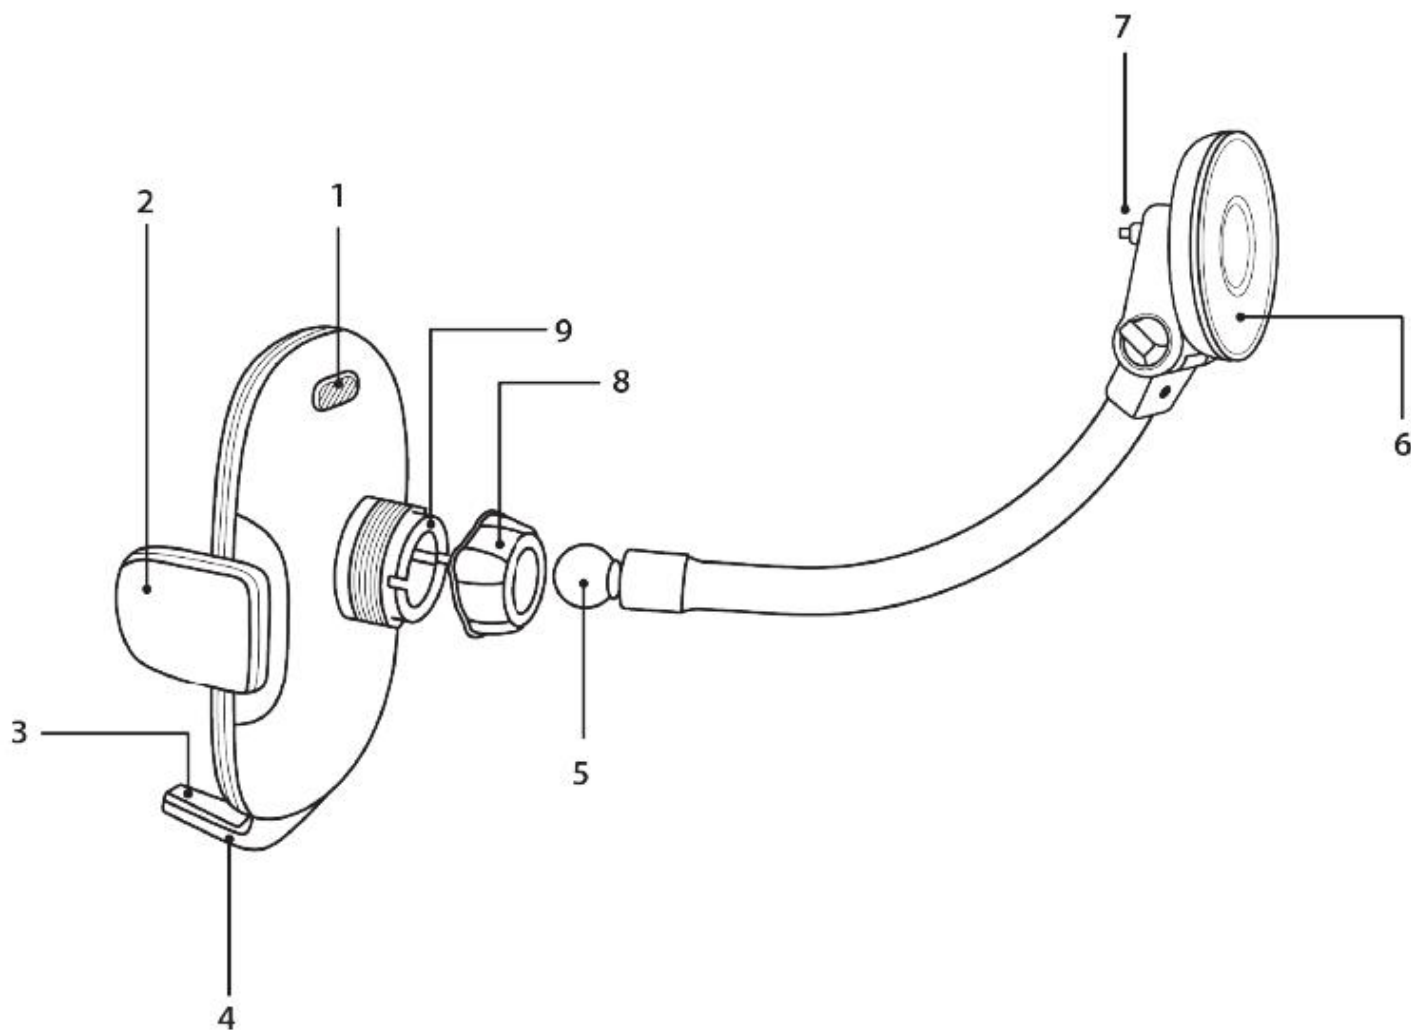

2. Product profile

This product is a car phone holder, which is ought to be installed to the window or dashboard of your car. As a result of the new TravelR suction cup, it is guaranteed that your phone will stay on it's place, the charging input of your phone will not be blocked by the holder and the phone can be operated in either portrait and landscape mode.

5. Product features

PRODUCT PARTS

1. Switch button
2. Clamp arm
3. Protective silicone
4. Support feet
5. Rotating ball
6. Suction cup
7. Lock system
8. Bolt
9. Fixing Nut

6. Product specifications

| | |
|----------------------|---------------------------------|
| Brand: | TravelR |
| Measurements: | 6,6 x 9,5 x 10,1 cm (63,"3-2") |
| Weight: | 85 grams |
| Color: | Black |
| Material: | ABS |
| Applicable to: | Window or dashboard |
| Installation method: | Vacuum technology |
| Suitable for: | Phones between 5,08 and 9,22 cm |