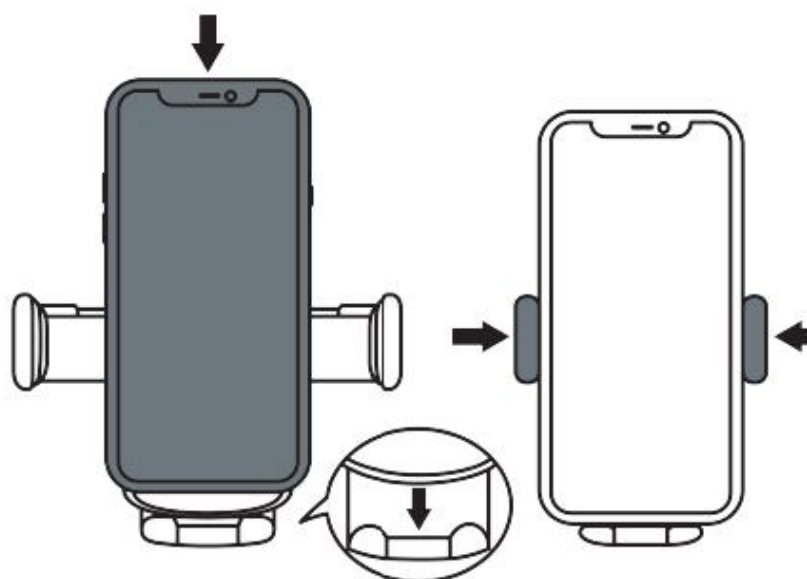

2. Adjustment of the support feet

Adjust the length of the support feet according to the size of the mobile phone, put the phone in the car phone mount and press the clip wall to clamp the phone.