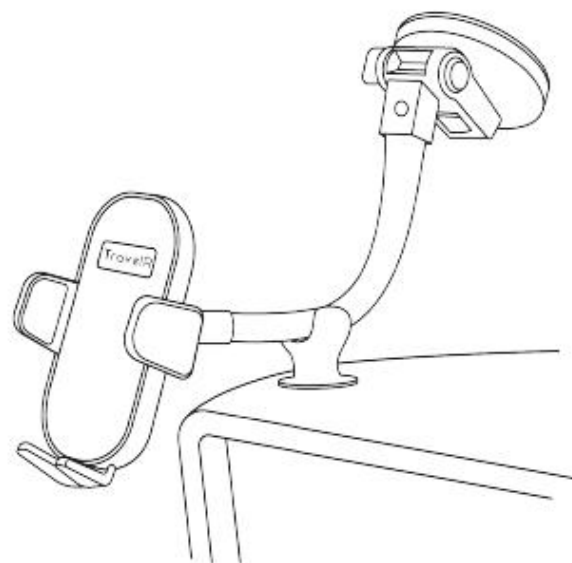

7. Product features

- Easy installation to window or dashboard.
- Renewed vacuum technology.
- Triangular clamp structure.
- 360 degrees rotation possible.
- Charging input remains available.

8. Installation

1. Loosening the fixing nut

Loosen the fixing nut by rotating it counter clockwise.

2. Fastening of the clip system

Press the rotating ball into the bolt and do so firmly. Thereafter, tighten the fixing nut by rotating it clockwise.

3. Attach to the window or dashboard

Remove the protective strip from the suction cup. Then place the suction cup on the desired location.

OR

Then, click the lock system down to activate the suction cup and the holder is ready for use.