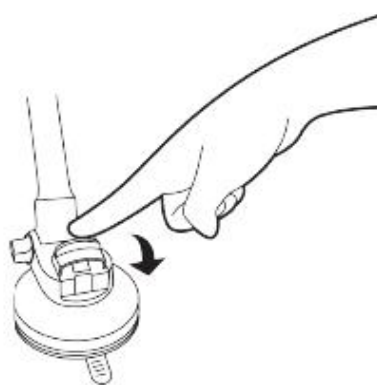

1. Loosening the fixing nut

Loosen the fixing nut by rotating it counter clockwise.

2. Fastening of the clip system

Press the rotating ball into the bolt and do so firmly. Thereafter, tighten the fixing nut by rotating it clockwise.

3. Attach to the window or dashboard

Remove the protective strip from the suction cup. Then place the suction cup on the desired location.

OR

Then, click the lock system down to activate the suction cup and the holder is ready for use.

3.1 Removing the holder

The holder can be removed at any time. Click up the lock system and then pull the suction cup away from its current location.

9. Usage

1. Placement of the phone

Place the phone in the holder, and the clamps will automatically expand after pressing the button on the backside.