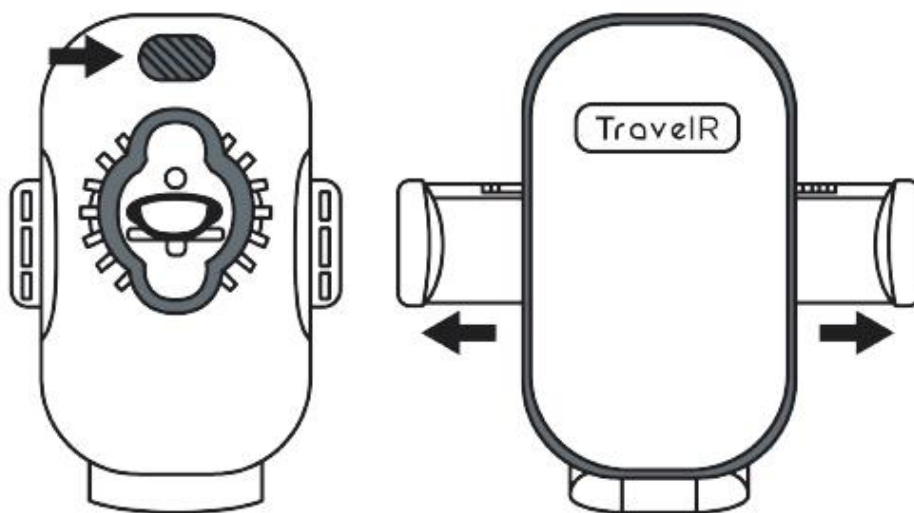

3. Attach to the window or dashboard

Remove the protective strip from the suction cup. Then place the suction cup on the desired location.

OR

Then, click the lock system down to activate the suction cup and the holder is ready for use.

3.1 Removing the holder

The holder can be removed at any time. Click up the lock system and then pull the suction cup away from its current location.

9. Usage

1. Placement of the phone

Place the phone in the holder, and the clamps will automatically expand after pressing the button on the backside.