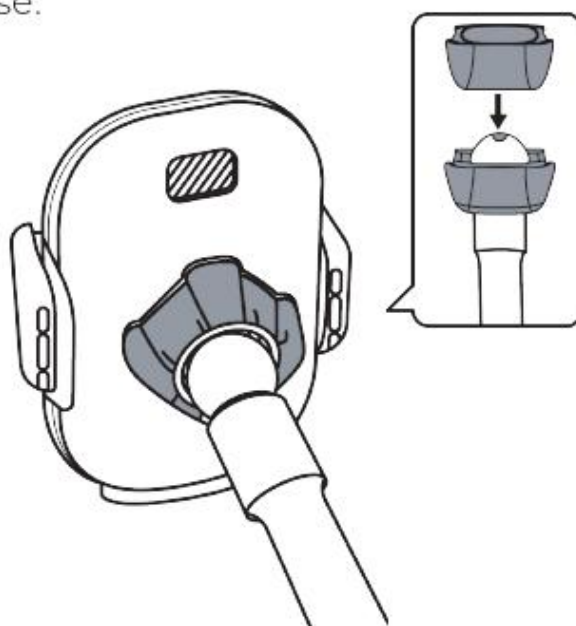

5. Product features

PRODUCT PARTS

1. Switch button
2. Clamp arm
3. Protective silicone
4. Support feet
5. Rotating ball
6. Suction cup
7. Lock system
8. Bolt
9. Fixing Nut

6. Product specifications

| | |
|----------------------|---------------------------------|
| Brand: | TravelR |
| Measurements: | 6,6 x 9,5 x 10,1 cm (63,"3-2") |
| Weight: | 85 grams |
| Color: | Black |
| Material: | ABS |
| Applicable to: | Window or dashboard |
| Installation method: | Vacuum technology |
| Suitable for: | Phones between 5,08 and 9,22 cm |

7. Product features

- Easy installation to window or dashboard.
- Renewed vacuum technology.
- Triangular clamp structure.
- 360 degrees rotation possible.
- Charging input remains available.

8. Installation

1. Loosening the fixing nut

Loosen the fixing nut by rotating it counter clockwise.

2. Fastening of the clip system

Press the rotating ball into the bolt and do so firmly. Thereafter, tighten the fixing nut by rotating it clockwise.