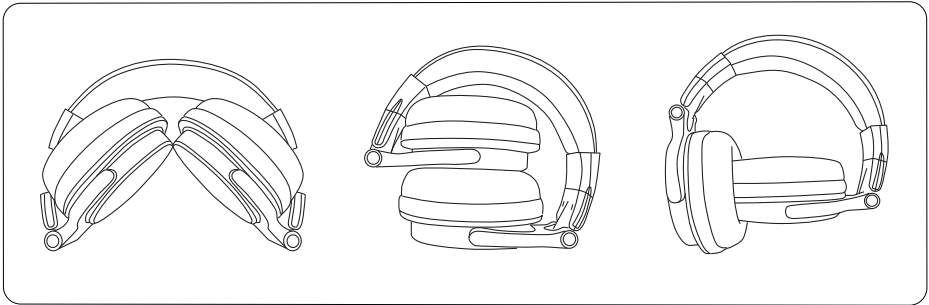

- 90°Rotating Ear Cups

The ear cups pivots for a personalized fit, and rotates 90 degrees to lay flat. The lay-flat design makes them easier to transport and more comfortable when resting around the neck. Besides, the ear-cups can be rotated both left and right for single-ear monitoring.

The static 2m cable can be stretched up to 3m for extended use.

- 1.2m standard cable with mic

Remote control function

- Foldable and Portable

OneOdio Studio are flexible headphones that can be naturally adjusted to fit any sized head.