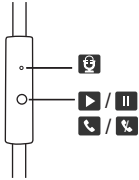

- 1.2m standard cable with mic

Remote control function