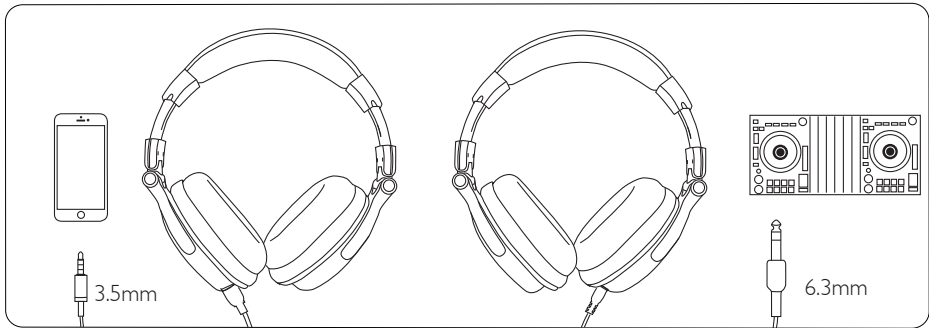

- 6.3mm & 3.5mm Audio Jack Design

Our solution for the adapter-free headphones. They come with a detachable spring cable that with 3.5mm & 6.3mm plug on each end. For connecting to ordinary audio devices, such as, mobile phone, iPad, iPod, etc., you can plug the 6.3mm side into the headphones, the other side to your music player device; For connecting to professional musical instruments, such as Mixer; Turntable, you can plug the 3.5mm side into the headphones, and the other side to your Mixer; guitar; etc.

- 90°Rotating Ear Cups

The ear cups pivots for a personalized fit, and rotates 90 degrees to lay flat. The lay-flat design makes them easier to transport and more comfortable when resting around the neck. Besides, the ear-cups can be rotated both left and right for single-ear monitoring.