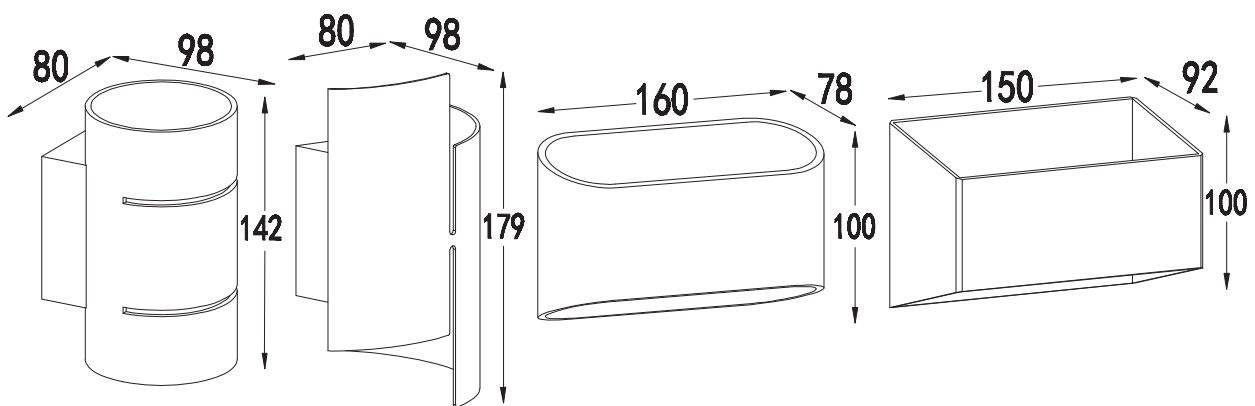

# INSTRUCTION MANUAL

Pia WL  
 Alone R WL  
 Alone S WL  
 Faldo WL

---Suitability for use "indoors", the related ambient temperature is 25°C

QAZQA

WWW.QAZQA.COM