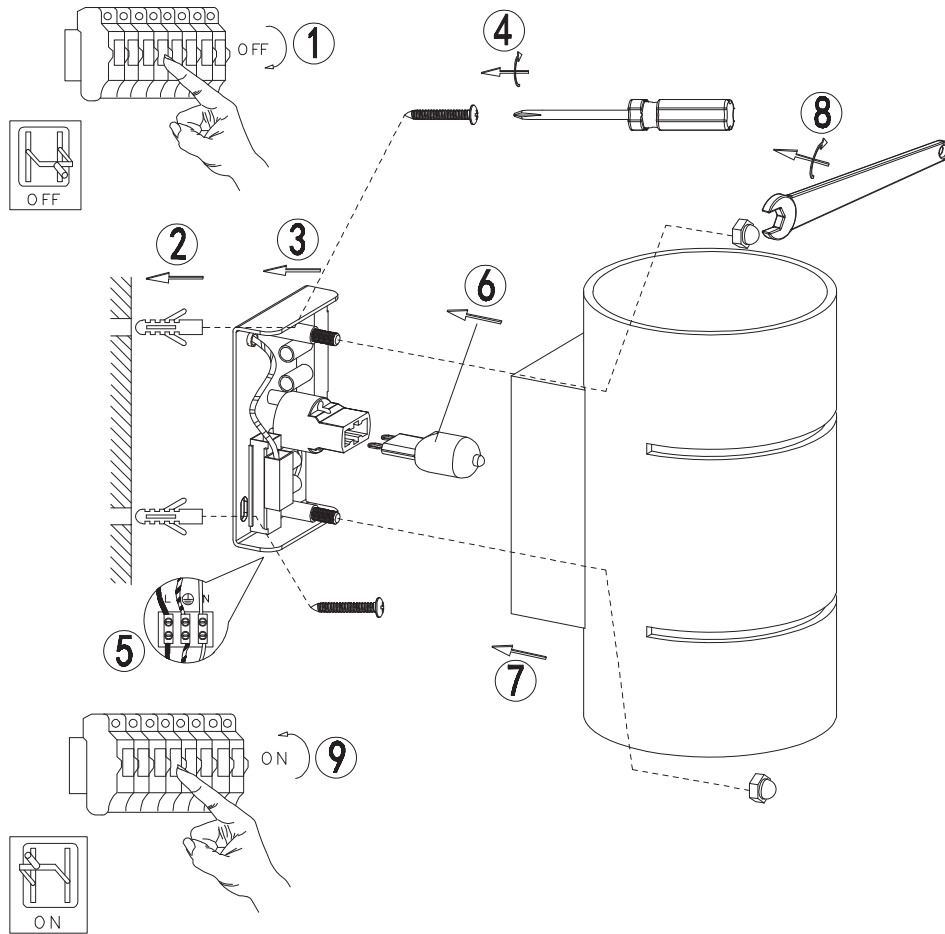

# INSTRUCTION MANUAL

Pia WL  
 Alone R WL  
 Alone S WL  
 Faldo WL

---Suitability for use "indoors", the related ambient temperature is 25°C

QAZQA

WWW.QAZQA.COM