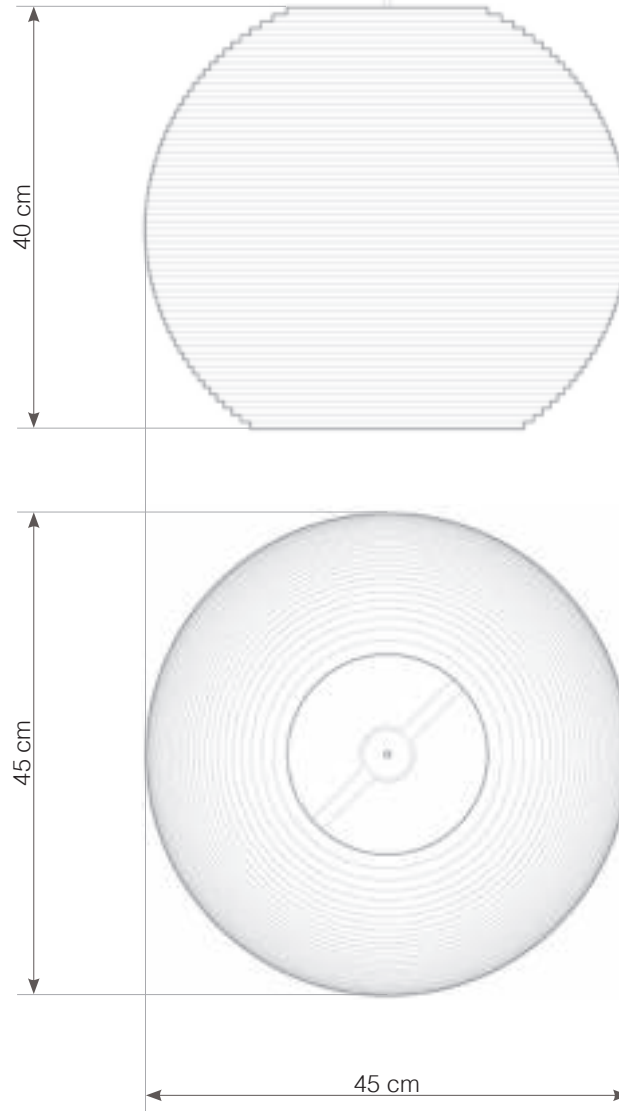

# MOON\_18

1x 60W maximum incandescent  
E27 socket | 230V 50Hz | Class II

*For use with dimmable incandescent bulbs. Also compatible with CFL bulbs or dimmable LED bulbs of equivalent wattage.*

Mounting Installation: Suspended