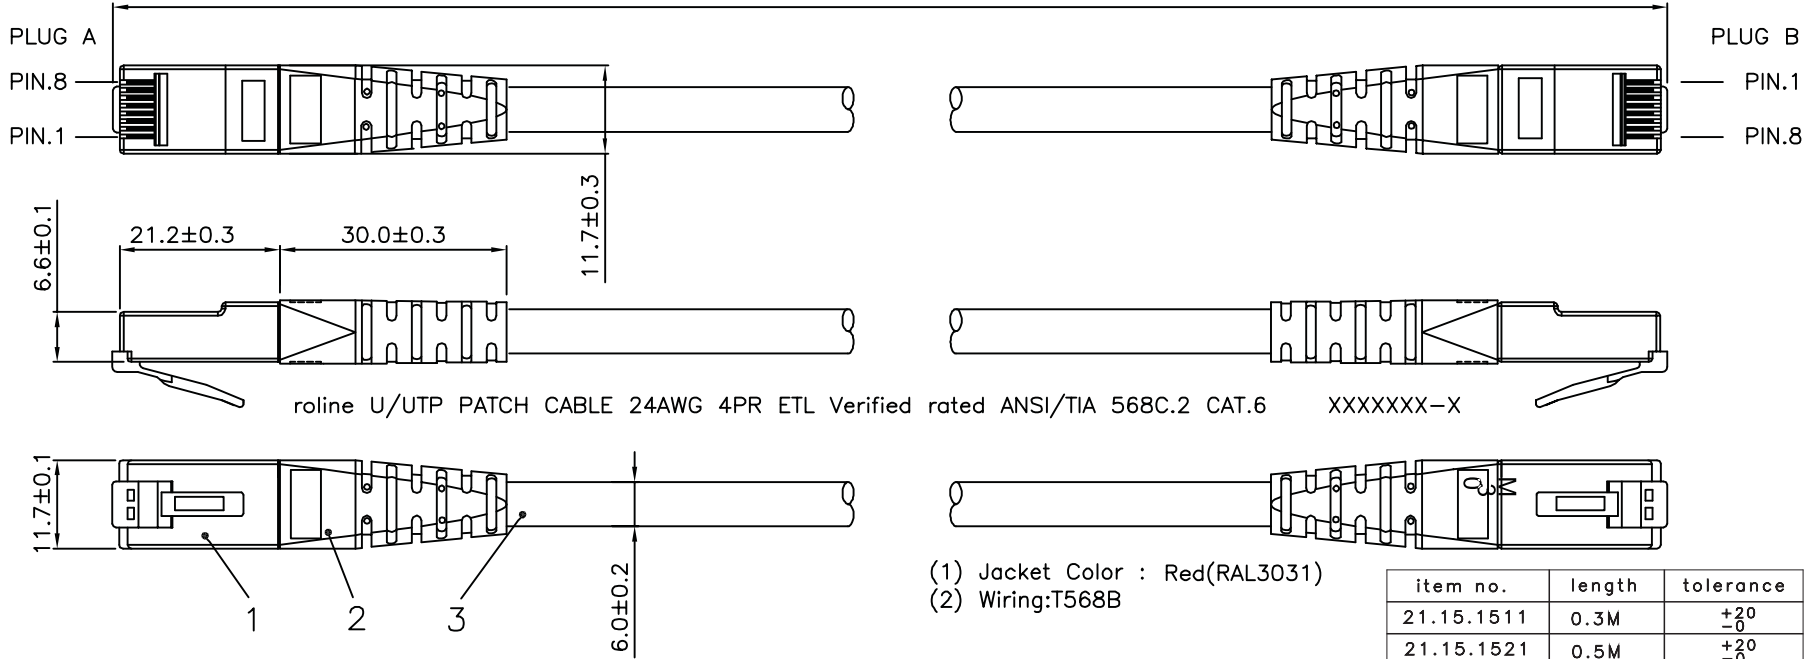

1 2 3 4 5 6

Total length (optional)

roline U/UTP PATCH CABLE 24AWG 4PR ETL Verified rated ANSI/TIA 568C.2 CAT.6 XXXXXX-X

- (1) Jacket Color : Red(RAL3031)
- (2) Wiring:T568B

item no.	length	tolerance
21.15.1511	0.3M	+20 -0
21.15.1521	0.5M	+20 -0
21.15.1531	1M	+20 -0
21.15.0924	1.5M	+20 -0
21.15.1541	2M	+20 -10
21.15.1551	3M	+20 -10
21.15.1561	5M	+30 -20
21.15.1571	7M	+30 -20
21.15.1581	10M	+30 -20
21.15.1591	15M	+30 -20
21.15.1601	20M	+70 -30

Specification :

- Material :
1. RJ45 Plug :
 - 1-1. Housing : Polycarbonate, Transparent color.
 - 1-2. Contact material : Phosphor Bronze with 50-60 micro-inch Nickel plated.
 - 1-3. Contact finished : Min. 50 micro-inch Gold plated.
 2. Molding: PVC.
 3. Cable :
 - 3-1. Jacket : PVC.
 - 3-2. Conductor : 24 AWG stranded copper.
 - 3-3. Isolation : PE.
 - 3-4. Isolation Cross Bar for 4 pairs : PE.
 4. Cable structure : U/UTP, 4 twisted pair with Cross Bar.
 5. Minimum Bending Radius: 50mm

item no	21.15.1511	21.15.1521	21.15.1531	21.15.0924	21.15.1541
	21.15.1551	21.15.1561	21.15.1571	21.15.1581	21.15.1591
Desc	ROLINE Cat 6 U/UTP Patch Cord,Red				
"#": Matching DIM.	DRAWING	23.JuL.2016	byz		
"*": Important DIM.	CHECK	23.JuL.2016	Jane		
Others General DIM.	APPROVAL	23.JuL.2016	Jaimy		
GENERAL TOLERANCE OF DIMENSIONS		DATE	NAME		
X.XXX ±0.005	SCALE	1/1 (A4)	UNIT	mm	
X.XX ±0.05			DRAWING NO.		
X.X ±0.1			DRAWING CLASSIFICATION		S
				1 OF 1	

No.	MODIFIED AREA	ORIGINAL	MODIFY	DATE	MODIFIER

1 2 3 4 5 6 10cm