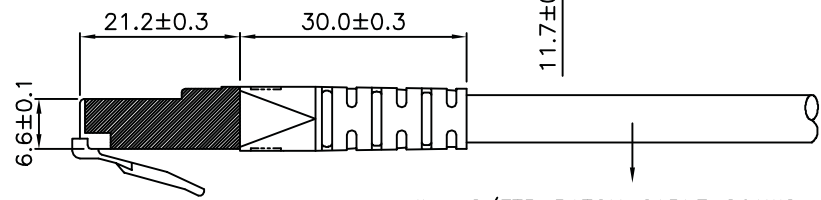

1

2

3

4

5

6

Total length (optional)

roline S/FTP PATCH CABLE 26AWG 4PR ISO/IEC 11801 & EN50288 CAT.6 XXXXXXXX-X

- (1) Jacket Color : Blue RAL5015
- (2) Wiring:T568B

item no.	length	tolerance
21.15.1314	0.3M	+20 -0
21.15.1324	0.5M	+20 -0
21.15.1334	1M	+20 -0
21.15.0827	1.5M	+20 -0
21.15.1344	2M	+20 -10
21.15.1354	3M	+20 -10
21.15.1364	5M	+30 -20
21.15.1374	7M	+30 -20
21.15.1384	10M	+30 -20
21.15.1394	15M	+30 -20
21.15.1404	20M	+70 -30

Specification :

Material :

- RJ45 Plug :
 - Housing : Polycarbonate,Transparent color.
 - Contact material : Phosphor Bronze with 50-60 micro-inch Nickel plated.
 - Contact finished : Min. 50 micro-inch Gold plated on surface contact area.
 - Shield : Bronze with Nickel plated.
- Molding : PVC.
- Cable :
 - Jacket : PVC.
 - Conductor : 26 AWG stranded copper.
 - Isolation : PE.
 - Shield : Aluminum Foil Shielded for Each Pair, Tin Copper Braid.
- Cable structure : S/FTP, 4 twisted pair.
- Minimum Bending Radius: 50mm

item no	21.15.1314	21.15.1324	21.15.1334	21.15.0827	21.15.1344
21.15.1354	21.15.1364	21.15.1374	21.15.1384	21.15.1394	21.15.1404

Desc ROLINE Cat 6 S/FTP Patch Cord,Blue

"#": Matching DIM.	DRAWING	23.JuL.2016	byz
"*": Important DIM.	CHECK	23.JuL.2016	Jane
Others General DIM.	APPROVAL	23.JuL.2016	Jaimy
GENERAL TOLERANCE OF DIMENSIONS	DATE	NAME	
X.XXX ±0.005	SCALE	1/1 (A4)	UNIT mm
X.XX ±0.05	DRAWING NO.		
X.X ±0.1	DRAWING CLASSIFICATION		