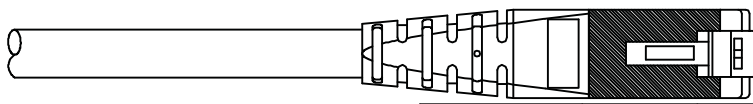

1

2

3

4

5

6

Total length (optional)

roline S/FTP PATCH CABLE 26AWG 4PR ISO/IEC 11801 & EN50288 CAT.6 XXXXXXXX-X

- (1) Jacket Color : Blue RAL5015
- (2) Wiring:T568B

item no.	length	tolerance
21.15.1314	0.3M	+20 -0
21.15.1324	0.5M	+20 -0
21.15.1334	1M	+20 -0
21.15.0827	1.5M	+20 -0
21.15.1344	2M	+20 -10
21.15.1354	3M	+20 -10
21.15.1364	5M	+30 -20
21.15.1374	7M	+30 -20
21.15.1384	10M	+30 -20
21.15.1394	15M	+30 -20
21.15.1404	20M	+70 -30

Specification :

Material :

- RJ45 Plug :
 - Housing : Polycarbonate,Transparent color.
 - Contact material : Phosphor Bronze with 50-60 micro-inch Nickel plated.
 - Contact finished : Min. 50 micro-inch Gold plated on surface contact area.
 - Shield : Bronze with Nickel plated.
- Molding : PVC.
- Cable :
 - Jacket : PVC.
 - Conductor : 26 AWG stranded copper.
 - Isolation : PE.
 - Shield : Aluminum Foil Shielded for Each Pair, Tin Copper Braid.
- Cable structure : S/FTP, 4 twisted pair.
- Minimum Bending Radius: 50mm