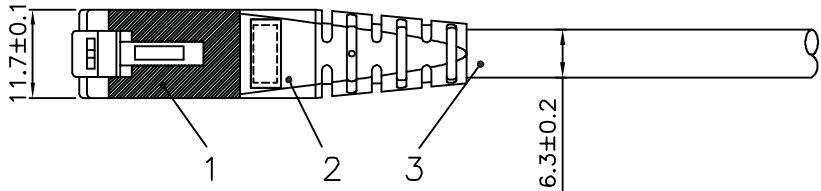

1

2

3

4

5

6

Total length (optional)

roline S/FTP PATCH CABLE 26AWG 4PR ISO/IEC 11801 & EN50288 CAT.6 XXXXXXXX-X

- (1) Jacket Color : Blue RAL5015
- (2) Wiring:T568B

item no.	length	tolerance
21.15.1314	0.3M	+20 -0
21.15.1324	0.5M	+20 -0
21.15.1334	1M	+20 -0
21.15.0827	1.5M	+20 -0
21.15.1344	2M	+20 -10
21.15.1354	3M	+20 -10
21.15.1364	5M	+30 -20
21.15.1374	7M	+30 -20
21.15.1384	10M	+30 -20
21.15.1394	15M	+30 -20
21.15.1404	20M	+70 -30

Specification :

Material :

- RJ45 Plug :
 - Housing : Polycarbonate,Transparent color.
 - Contact material : Phosphor Bronze with 50-60 micro-inch Nickel plated.
 - Contact finished : Min. 50 micro-inch Gold plated on surface contact area.
 - Shield : Bronze with Nickel plated.
- Molding : PVC.
- Cable :
 - Jacket : PVC.
 - Conductor : 26 AWG stranded copper.
 - Isolation : PE.
 - Shield : Aluminum Foil Shielded for Each Pair, Tin Copper Braid.
- Cable structure : S/FTP, 4 twisted pair.
- Minimum Bending Radius: 50mm