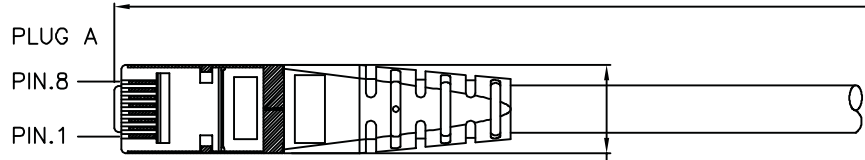

1

2

3

4

5

6

Total length (optional)

roline S/FTP PATCH CABLE 26AWG 4PR ISO/IEC 11801 & EN50288 CAT.6 XXXXXXXX-X

- (1) Jacket Color : Blue RAL5015
- (2) Wiring:T568B

item no.	length	tolerance
21.15.1314	0.3M	+20 -0
21.15.1324	0.5M	+20 -0
21.15.1334	1M	+20 -0
21.15.0827	1.5M	+20 -0
21.15.1344	2M	+20 -10
21.15.1354	3M	+20 -10
21.15.1364	5M	+30 -20
21.15.1374	7M	+30 -20
21.15.1384	10M	+30 -20
21.15.1394	15M	+30 -20
21.15.1404	20M	+70 -30

Specification :

Material :

- RJ45 Plug :
 - Housing : Polycarbonate,Transparent color.
 - Contact material : Phosphor Bronze with 50-60 micro-inch Nickel plated.
 - Contact finished : Min. 50 micro-inch Gold plated on surface contact area.
 - Shield : Bronze with Nickel plated.
- Molding : PVC.
- Cable :
 - Jacket : PVC.
 - Conductor : 26 AWG stranded copper.
 - Isolation : PE.
 - Shield : Aluminum Foil Shielded for Each Pair, Tin Copper Braid.
- Cable structure : S/FTP, 4 twisted pair.
- Minimum Bending Radius: 50mm