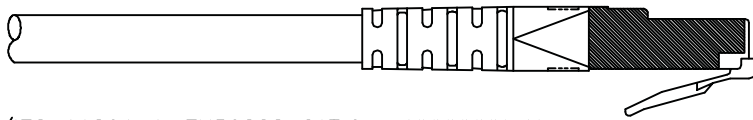

1

2

3

4

5

6

Total length (optional)

roline S/FTP PATCH CABLE 26AWG 4PR ISO/IEC 11801 & EN50288 CAT.6 XXXXXXXX-X

- (1) Jacket Color : Blue RAL5015
- (2) Wiring:T568B

item no.	length	tolerance
21.15.1314	0.3M	+20 -0
21.15.1324	0.5M	+20 -0
21.15.1334	1M	+20 -0
21.15.0827	1.5M	+20 -0
21.15.1344	2M	+20 -10
21.15.1354	3M	+20 -10
21.15.1364	5M	+30 -20
21.15.1374	7M	+30 -20
21.15.1384	10M	+30 -20
21.15.1394	15M	+30 -20
21.15.1404	20M	+70 -30

Specification :

Material :

- RJ45 Plug :
 - Housing : Polycarbonate,Transparent color.
 - Contact material : Phosphor Bronze with 50-60 micro-inch Nickel plated.
 - Contact finished : Min. 50 micro-inch Gold plated on surface contact area.
 - Shield : Bronze with Nickel plated.
- Molding : PVC.
- Cable :
 - Jacket : PVC.
 - Conductor : 26 AWG stranded copper.
 - Isolation : PE.
 - Shield : Aluminum Foil Shielded for Each Pair, Tin Copper Braid.
- Cable structure : S/FTP, 4 twisted pair.
- Minimum Bending Radius: 50mm