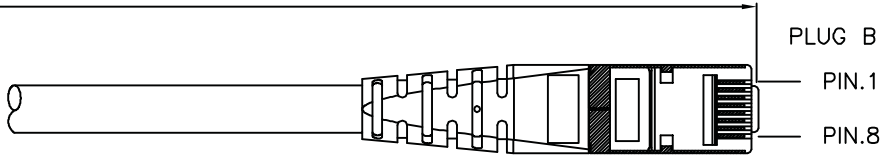

1

2

3

4

5

6

Total length (optional)

roline S/FTP PATCH CABLE 26AWG 4PR ISO/IEC 11801 & EN50288 CAT.6 XXXXXXXX-X

- (1) Jacket Color : Blue RAL5015
- (2) Wiring:T568B

item no.	length	tolerance
21.15.1314	0.3M	+20 -0
21.15.1324	0.5M	+20 -0
21.15.1334	1M	+20 -0
21.15.0827	1.5M	+20 -0
21.15.1344	2M	+20 -10
21.15.1354	3M	+20 -10
21.15.1364	5M	+30 -20
21.15.1374	7M	+30 -20
21.15.1384	10M	+30 -20
21.15.1394	15M	+30 -20
21.15.1404	20M	+70 -30

Specification :

Material :

- RJ45 Plug :
 - Housing : Polycarbonate,Transparent color.
 - Contact material : Phosphor Bronze with 50-60 micro-inch Nickel plated.
 - Contact finished : Min. 50 micro-inch Gold plated on surface contact area.
 - Shield : Bronze with Nickel plated.
- Molding : PVC.
- Cable :
 - Jacket : PVC.
 - Conductor : 26 AWG stranded copper.
 - Isolation : PE.
 - Shield : Aluminum Foil Shielded for Each Pair, Tin Copper Braid.
- Cable structure : S/FTP, 4 twisted pair.
- Minimum Bending Radius: 50mm