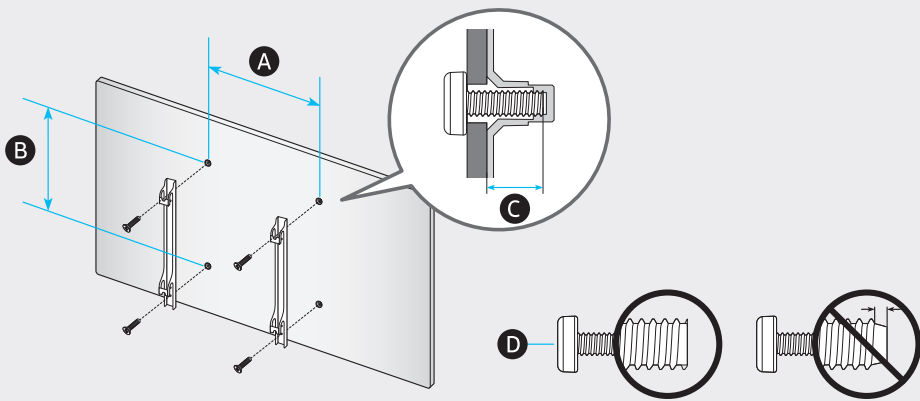

	A	B	C	D	E	F	G	H
43QN9*B 43QNB9*	37.8 inches (960.8 mm) (96.08 cm)	22.0 inches (558.9 mm) (55.89 cm)	1.1 inches (26.9 mm) (2.69 cm)	24.5 inches (623.4 mm) (62.34 cm)	8.8 inches (223.0 mm) (22.30 cm)	42.5 inches (108 cm)	20.3 lbs (9.2 kg)	30.4 lbs (13.8 kg)
50QN9*B 50QNB9*	43.8 inches (1113.6 mm) (111.36 cm)	25.4 inches (644.1 mm) (64.41 cm)	1.1 inches (26.9 mm) (2.69 cm)	27.9 inches (708.9 mm) (70.89 cm)	8.8 inches (223.0 mm) (22.30 cm)	49.5 inches (125 cm)	30.9 lbs (14.0 kg)	41.0 lbs (18.6 kg)
55QN9*B 55QNB9*	48.3 inches (1227.4 mm) (122.74 cm)	27.8 inches (705.6 mm) (70.56 cm)	1.0 inches (25.9 mm) (2.59 cm)	30.2 inches (768.0 mm) (76.80 cm)	9.3 inches (235.6 mm) (23.56 cm)	54.6 inches (138 cm)	39.0 lbs (17.7 kg)	48.2 lbs (21.9 kg)
65QN9*B 65QNB9*	56.9 inches (1446.3 mm) (144.63 cm)	32.6 inches (828.7 mm) (82.87 cm)	1.0 inches (25.9 mm) (2.59 cm)	35.1 inches (891.4 mm) (89.14 cm)	11.2 inches (285.7 mm) (28.57 cm)	64.5 inches (163 cm)	53.8 lbs (24.4 kg)	69.2 lbs (31.4 kg)

*: 0-9, A-Z

	VESA A x B (mm)	C (mm)	D x 4
43QN9*B 43QNB9*	200 x 200	11-13	M8
50QN9*B 50QNB9*			
55QN9*B 55QNB9*			
65QN9*B 65QNB9*	400 x 300		

*: 0-9, A-Z

SAMSUNG

QUICK SETUP GUIDE
GUIDE D'INSTALLATION RAPIDE
GUÍA RÁPIDA DE CONFIGURACIÓN
GUIA RÁPIDO DE INSTALAÇÃO
KURZANLEITUNG ZUR KONFIGURATION
GUIDA DI INSTALLAZIONE RAPIDA