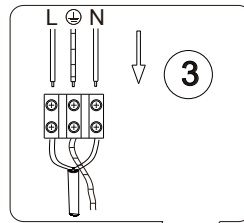

INSTRUCTION MANUAL

Clima CL Silver 103507

Ceiling Fan lamp
incl. LED QL7001008
3x1450lm Module
2000lm Lamp
3x13.5W LED Module
40W Lamp
220-240V~50Hz
3000-6500-4000K
CRI > 80
30000 h
15000 ON/OFF

Overall Sizes: