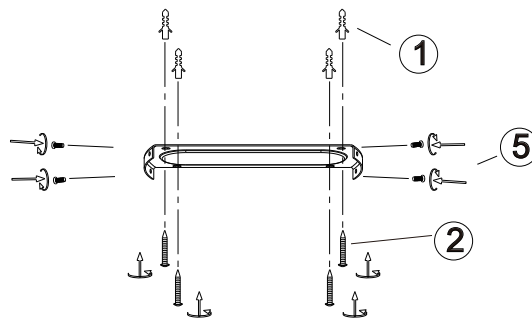

INSTRUCTION MANUAL

Clima CL Silver 103507

Ceiling Fan lamp
incl. LED QL7001008
3x1450lm Module
2000lm Lamp
3x13.5W LED Module
40W Lamp
220-240V~50Hz
3000-6500-4000K
CRI > 80
30000 h
15000 ON/OFF

Overall Sizes: