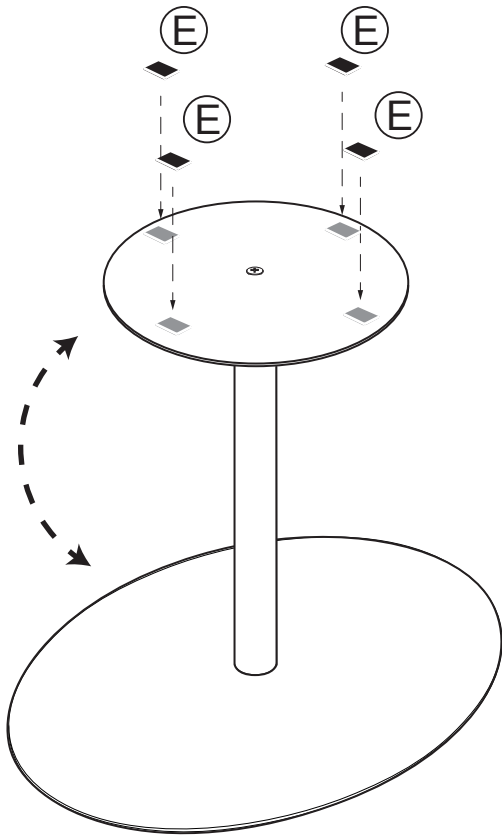

Assembly instructions

ZUIVER^o

2300154 SIDE TABLE SNOW BLACK OVAL
2300155 SIDE TABLE SNOW MARBLE OVAL

CAUTION : DO NOT TIGHTEN SCREWS COMPLETELY UNTIL ALL THE SCREWS ARE FIXED IN THE CORRECT POSITION. TO MAINTAIN YOUR PRODUCT, WE RECOMMEND THAT YOU TAKE EXTRA CARE BY USING COASTERS FOR PROTECTION AND IN CASE OF SPILLING, CLEAN DIRECTLY.

1

2

3

4