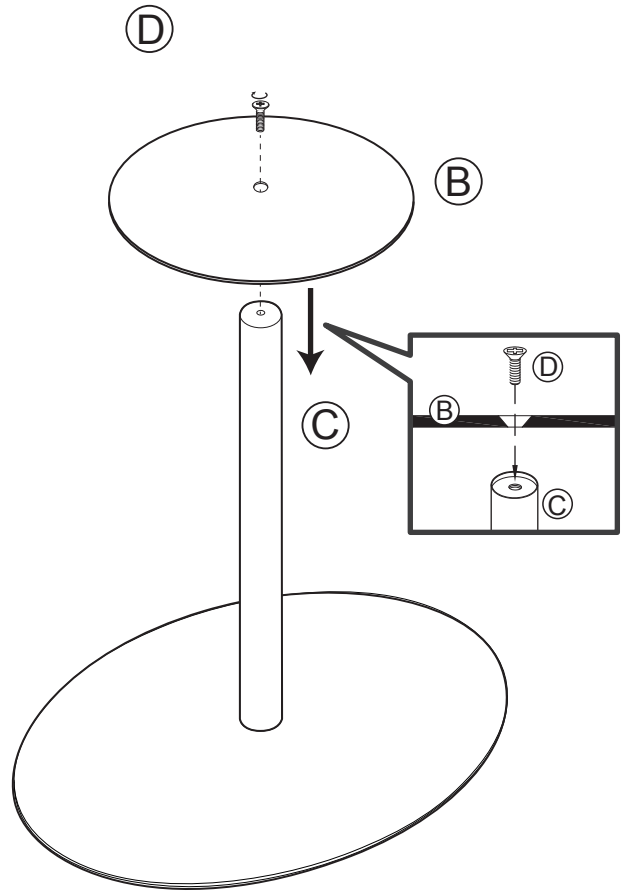

Assembly instructions

ZUIVER^o

2300154 SIDE TABLE SNOW BLACK OVAL
2300155 SIDE TABLE SNOW MARBLE OVAL

CAUTION : DO NOT TIGHTEN SCREWS COMPLETELY UNTIL ALL THE SCREWS ARE FIXED IN THE CORRECT POSITION. TO MAINTAIN YOUR PRODUCT, WE RECOMMEND THAT YOU TAKE EXTRA CARE BY USING COASTERS FOR PROTECTION AND IN CASE OF SPILLING, CLEAN DIRECTLY.

1

2

3

4