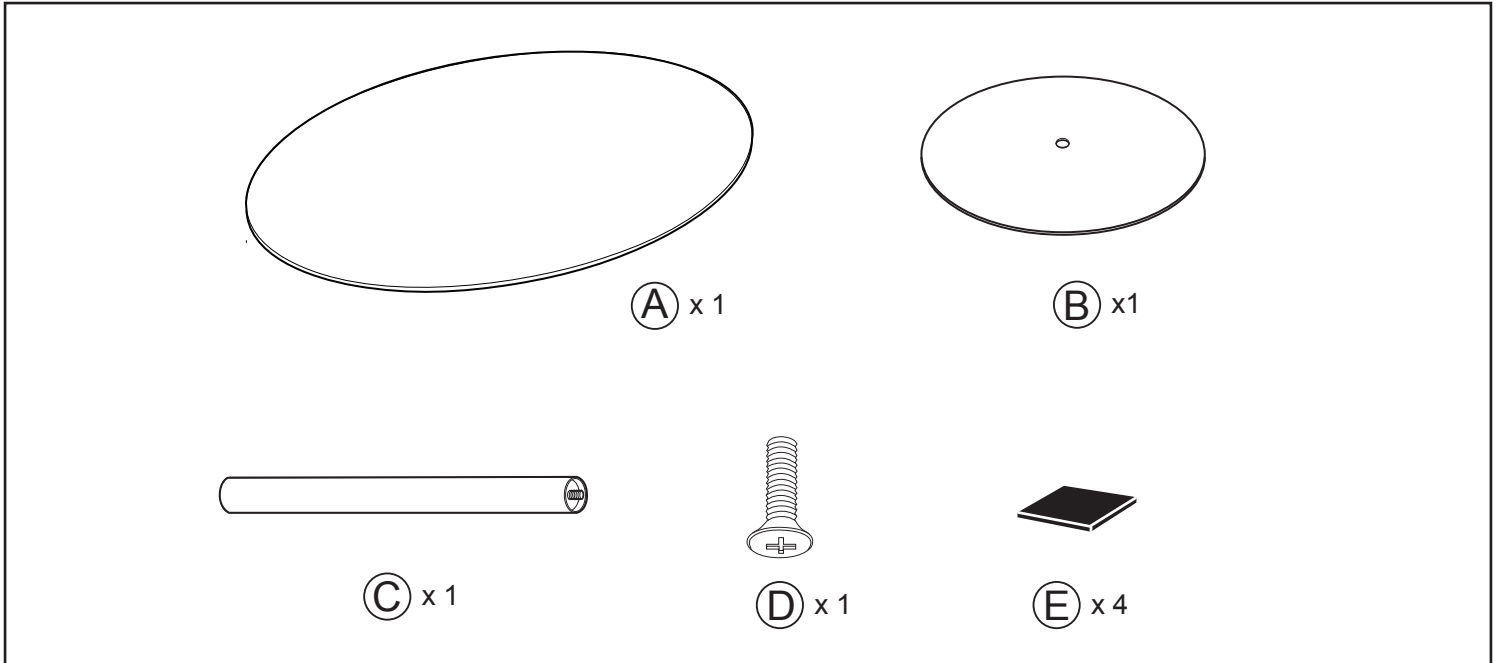

Assembly instructions

ZUIVER^o

2300154 SIDE TABLE SNOW BLACK OVAL
2300155 SIDE TABLE SNOW MARBLE OVAL

CAUTION : DO NOT TIGHTEN SCREWS COMPLETELY UNTIL ALL THE SCREWS ARE FIXED IN THE CORRECT POSITION. TO MAINTAIN YOUR PRODUCT, WE RECOMMEND THAT YOU TAKE EXTRA CARE BY USING COASTERS FOR PROTECTION AND IN CASE OF SPILLING, CLEAN DIRECTLY.