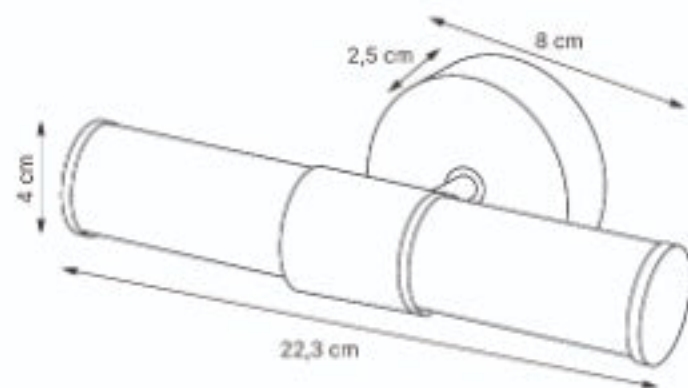

CALLUM

1230014

CE

IP
44

- Nickel
- 2 x G9 (excl.)
- Max. 25W
- 220-240V~60Hz

www.olucia.com
Made in China

Bathroom

Olucia
Kernreactorstraat 17
3903 LG Veenendaal
The Netherlands