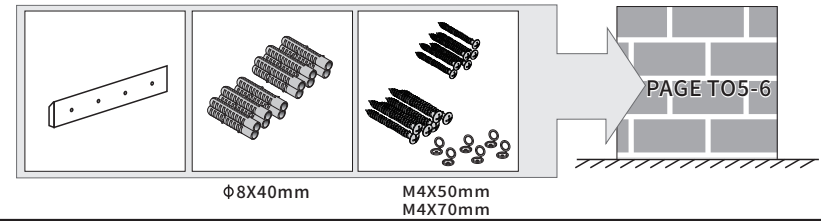

Parts List

Fixed System 2

Cabinet

Basin

Fixed Accessories

Φ8X40mm

M4X50mm
M4X70mm

Fixed System 3