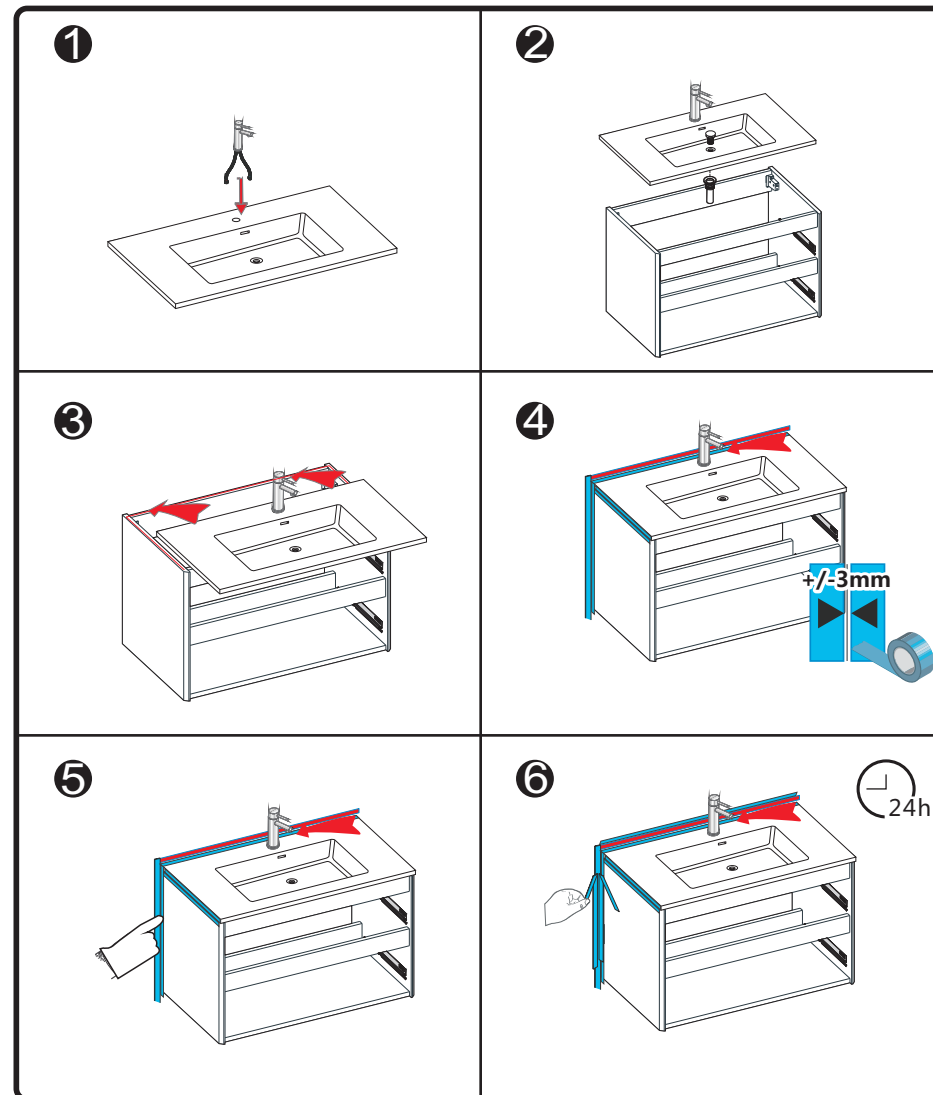

Installation Instructions