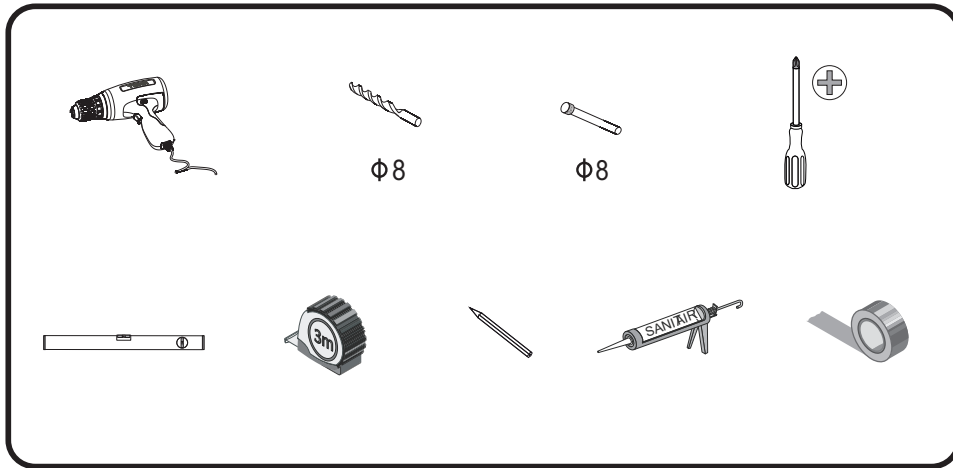

Tools List

Parts List

Fixed System1

Cabinet

Basin

Fixed Accessories

Φ 8X40mm

M4X50mm

Parts List

Fixed System 2

Cabinet

Basin

Fixed Accessories

Φ8X40mm

M4X50mm
M4X70mm

Fixed System 3

Cabinet

Basin

Fixed Accessories

Φ 8X40mm

M4X50mm

Installation Instructions

Fixed System 1

<p>1</p>  <p>metal box</p>	<p>2</p>  <p>metal box</p>
<p>2</p>  <p>wooden drawer</p>	<p>3</p>  <p>metal box</p>
<p>3</p>  <p>wooden drawer</p>	<p>4</p>  <p>metal box</p>