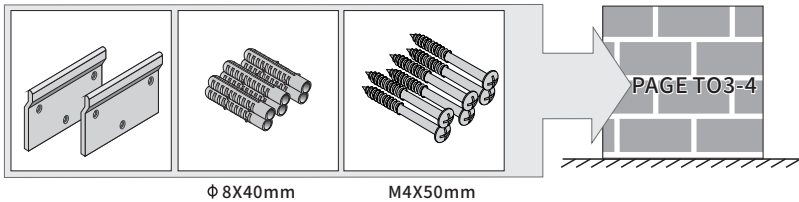

Tools List

Parts List

Fixed System1

Cabinet

Basin

Fixed Accessories

Φ 8X40mm

M4X50mm