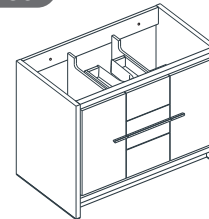

Parts List

Fixed System 2

Cabinet

Basin

Fixed Accessories

Φ8X40mm

M4X50mm
M4X70mm

Fixed System 3

Cabinet

Basin

Fixed Accessories

Φ 8X40mm

M4X50mm

Installation Instructions

Fixed System 1

<p>1</p>  <p>metal box</p>	<p>2</p>  <p>metal box</p>
<p>2</p>  <p>wooden drawer</p>	<p>3</p>  <p>metal box</p>
<p>3</p>  <p>wooden drawer</p>	<p>4</p>  <p>metal box</p>