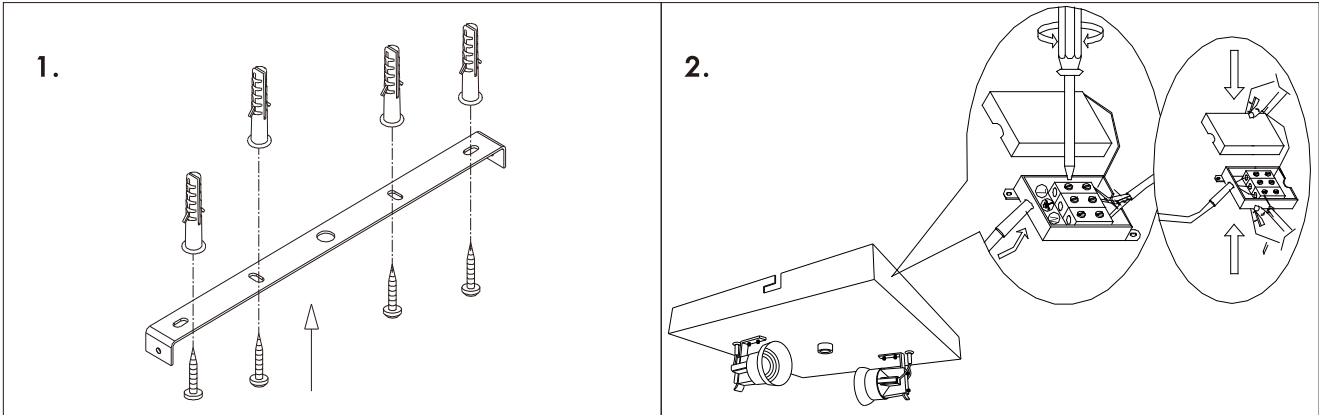

INSTRUCTION MANUAL

Drum CL Deluxe 30 Square Jute / Drum CL Deluxe 50 Square Jute / Drum CL Deluxe 70 Square Jute

Drum CL Deluxe 30 Square Jute
Ceiling plate: 2xE27

Overall size:

Drum CL Deluxe 50 Square Jute
Ceiling plate: 4xE27

Overall size:

Drum CL Deluxe 70 Square Jute
Ceiling plate: 6xE27

Overall size: