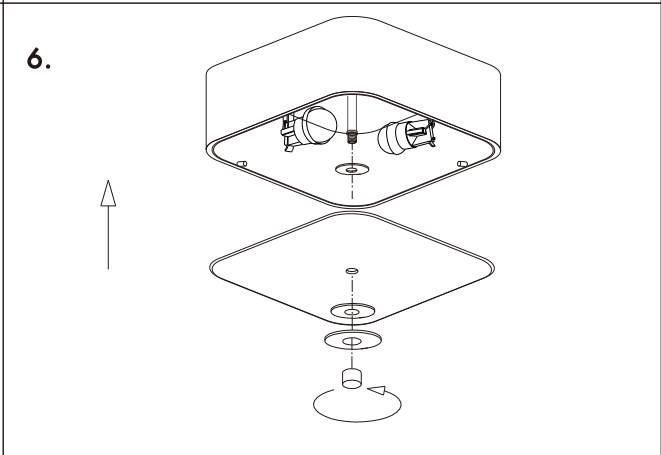

INSTRUCTION MANUAL

Drum CL Deluxe 30 Square Jute / Drum CL Deluxe 50 Square Jute / Drum CL Deluxe 70 Square Jute

Drum CL Deluxe 30 Square Jute
Ceiling plate: 2xE27

Overall size:

Drum CL Deluxe 50 Square Jute
Ceiling plate: 4xE27

Overall size:

Drum CL Deluxe 70 Square Jute
Ceiling plate: 6xE27

Overall size: