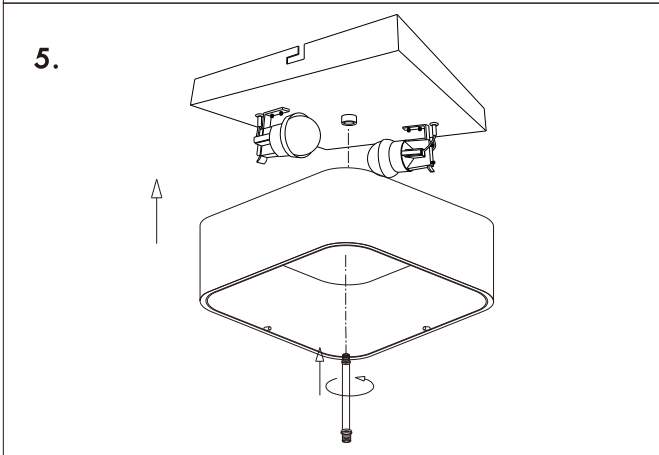

INSTRUCTION MANUAL

Drum CL Deluxe 30 Square Jute / Drum CL Deluxe 50 Square Jute / Drum CL Deluxe 70 Square Jute

Drum CL Deluxe 30 Square Jute
Ceiling plate: 2xE27

Overall size:

Drum CL Deluxe 50 Square Jute
Ceiling plate: 4xE27

Overall size:

Drum CL Deluxe 70 Square Jute
Ceiling plate: 6xE27

Overall size: