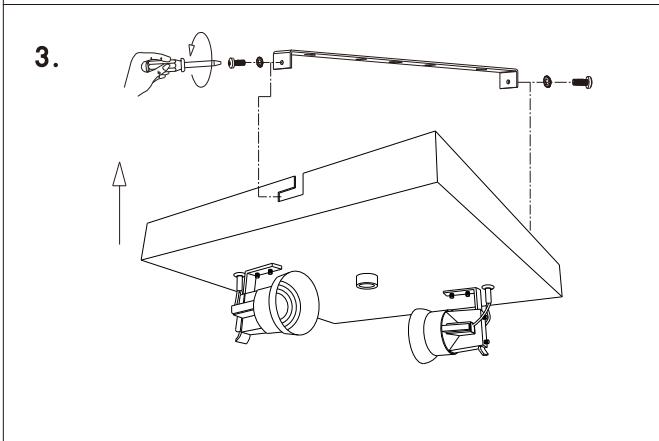

INSTRUCTION MANUAL

Drum CL Deluxe 30 Square Jute / Drum CL Deluxe 50 Square Jute / Drum CL Deluxe 70 Square Jute

Drum CL Deluxe 30 Square Jute
Ceiling plate: 2xE27

Overall size:

Drum CL Deluxe 50 Square Jute
Ceiling plate: 4xE27

Overall size:

Drum CL Deluxe 70 Square Jute
Ceiling plate: 6xE27

Overall size: