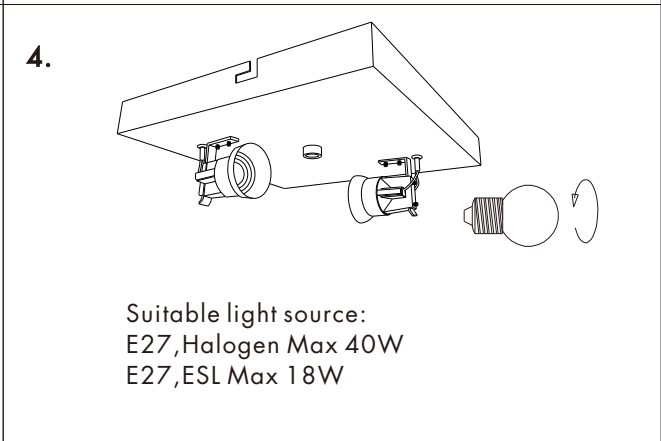

INSTRUCTION MANUAL

Drum CL Deluxe 30 Square Jute / Drum CL Deluxe 50 Square Jute / Drum CL Deluxe 70 Square Jute

Drum CL Deluxe 30 Square Jute
Ceiling plate: 2xE27

Overall size:

Drum CL Deluxe 50 Square Jute
Ceiling plate: 4xE27

Overall size:

Drum CL Deluxe 70 Square Jute
Ceiling plate: 6xE27

Overall size: