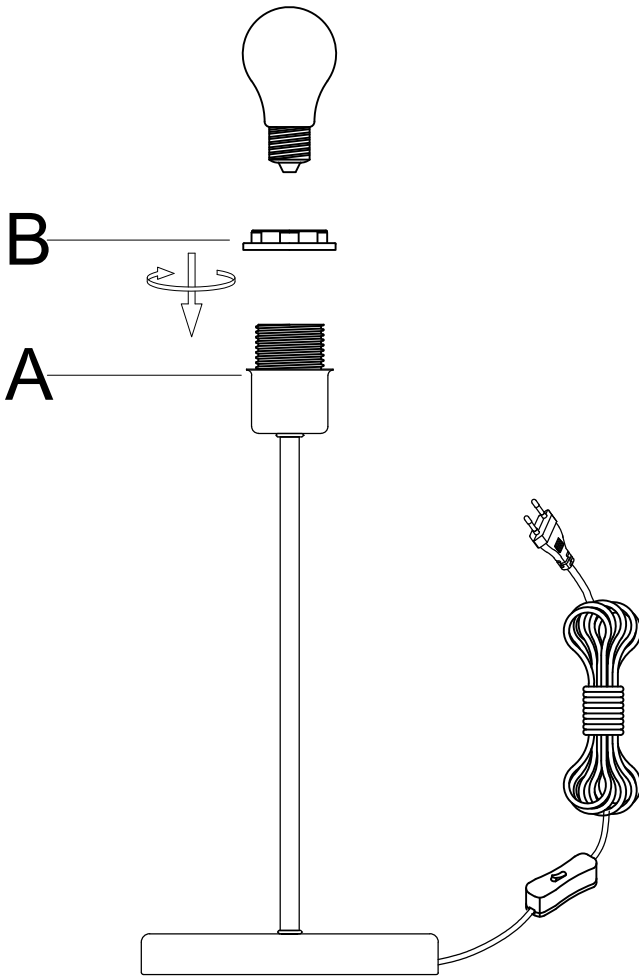

INSTRUCTION MANUAL

Kaso TL Brass
93708

Overall Sizes: