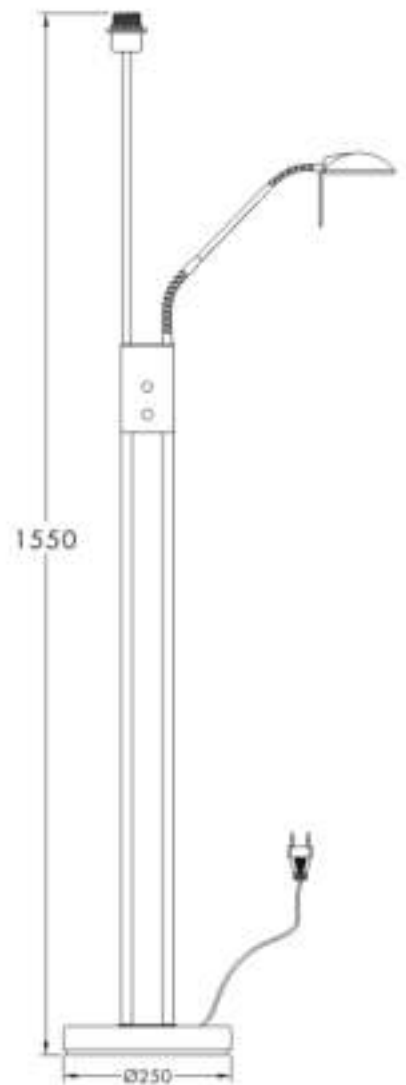

INSTRUCTION MANUAL

220-240V
50Hz

Max Ø150mm
E27 Max60W

Max 50mm
ØØ Max25W

0.5m

GUARANTEE
5 YEAR

Luxor FL

Overall Sizes: