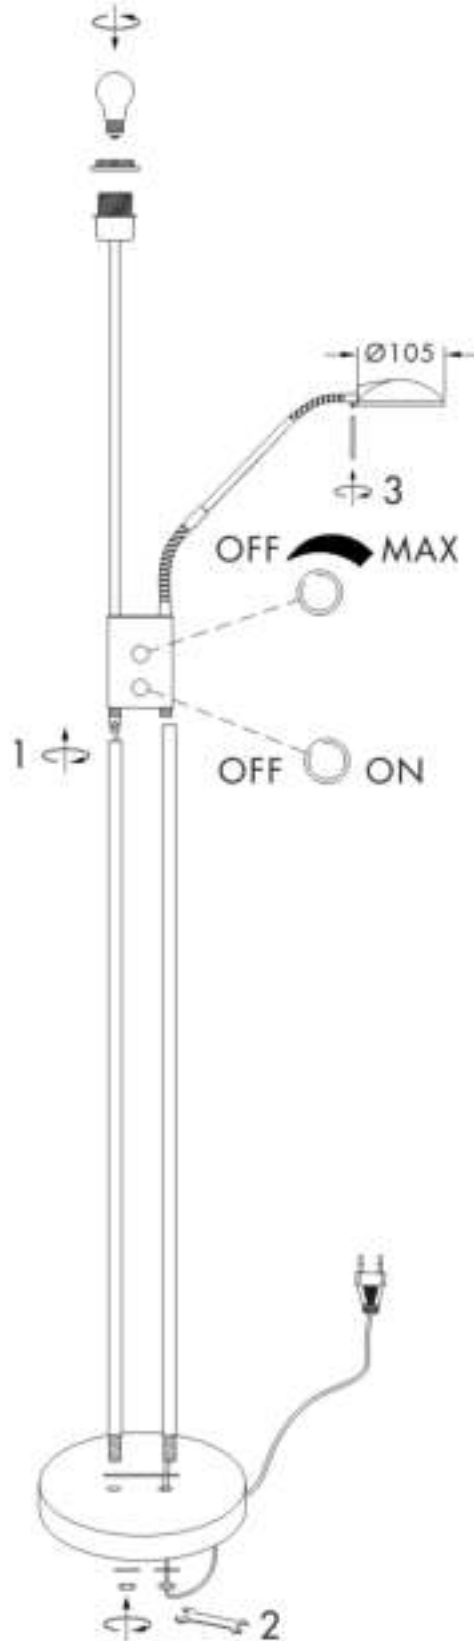

INSTRUCTION MANUAL

220-240V
50Hz

Max Ø150mm
E27 Max60W

Max 50mm
ØØ Max25W

0.5m

GUARANTEE
5 YEAR

Luxor FL

Overall Sizes: