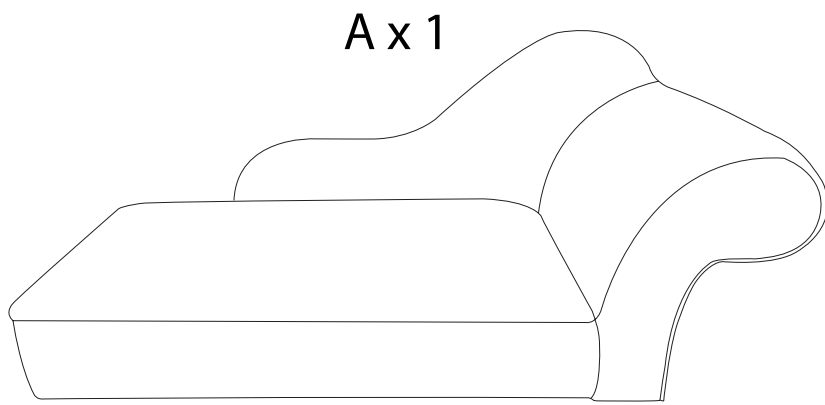

| | | |
|--|--|---|
| An icon showing an L-shaped metal bracket inside a circle, and a power drill with a diagonal line through it, indicating that a power drill should not be used. | A warning triangle icon with an exclamation mark inside. | A clock icon showing approximately 15 minutes. |
| An icon showing a rectangular block on a mat with a diagonal line through it, and another rectangular block on a mat with a diagonal line through it, indicating that the chair should not be placed on a mat. | A warning triangle icon with an exclamation mark inside. | An icon of a person, representing the number of people needed for assembly. |

15'

1

1

2