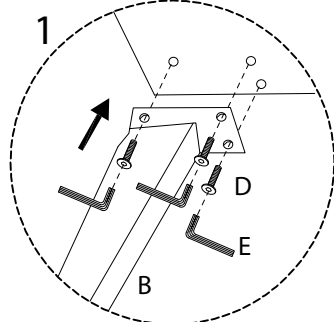

| | | |
|--|--|---|
| An icon showing an L-shaped metal bracket inside a circle, and a power drill with a diagonal line through it, indicating that a power drill should not be used. | A warning triangle icon with an exclamation mark inside. | A clock icon showing approximately 15 minutes. |
| An icon showing a rectangular block on a mat with a diagonal line through it, and another rectangular block on a mat with a diagonal line through it, indicating that the chair should not be placed on a mat. | A warning triangle icon with an exclamation mark inside. | An icon of a person, representing the number of people needed for assembly. |

15'

1

1

2