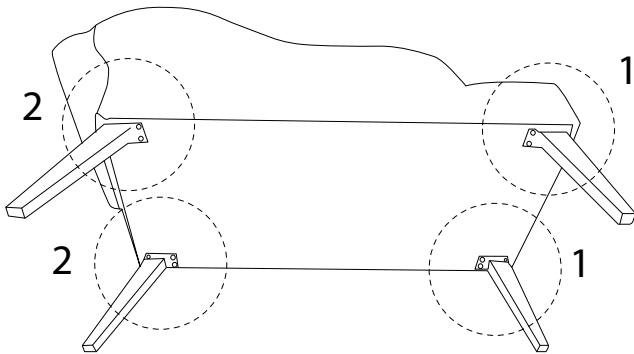

| | | |
|--|--|---|
| An icon showing an L-shaped metal bracket inside a circle, and a power drill with a diagonal line through it, indicating that a power drill should not be used. | A warning triangle icon with an exclamation mark inside. | A clock icon showing approximately 15 minutes. |
| An icon showing a rectangular block on a mat with a diagonal line through it, and another rectangular block on a mat with a diagonal line through it, indicating that the chair should not be placed on a mat. | A warning triangle icon with an exclamation mark inside. | An icon of a person, representing the number of people needed for assembly. |

15'

1

1

2