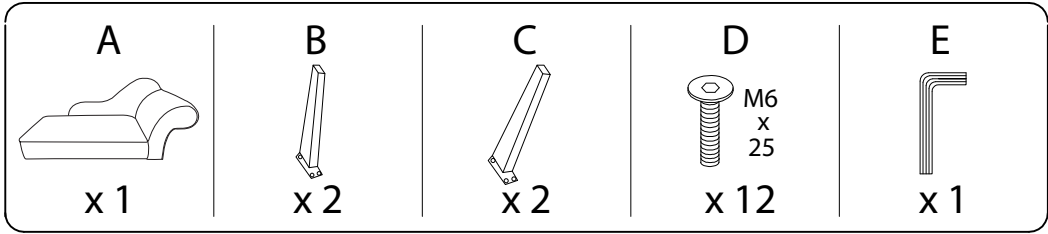

| | | |
|--|--|---|
| An icon showing an L-shaped metal bracket inside a circle, and a power drill with a diagonal line through it, indicating that a power drill should not be used. | A warning triangle icon with an exclamation mark inside. | A clock icon showing approximately 15 minutes. |
| An icon showing a rectangular block on a mat with a diagonal line through it, and another rectangular block on a mat with a diagonal line through it, indicating that the chair should not be placed on a mat. | A warning triangle icon with an exclamation mark inside. | An icon of a person, representing the number of people needed for assembly. |

15'

1

1

2