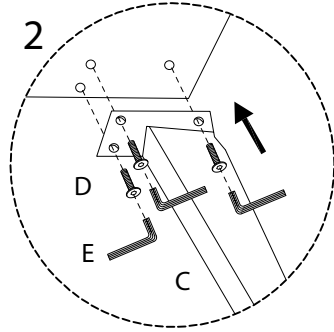

| | | |
|--|--|---|
| An icon showing an L-shaped metal bracket inside a circle, and a power drill with a diagonal line through it, indicating that a power drill should not be used. | A warning triangle icon with an exclamation mark inside. | A clock icon showing approximately 15 minutes. |
| An icon showing a rectangular block on a mat with a diagonal line through it, and another rectangular block on a mat with a diagonal line through it, indicating that the chair should not be placed on a mat. | A warning triangle icon with an exclamation mark inside. | An icon of a person, representing the number of people needed for assembly. |

15'

1

1

2