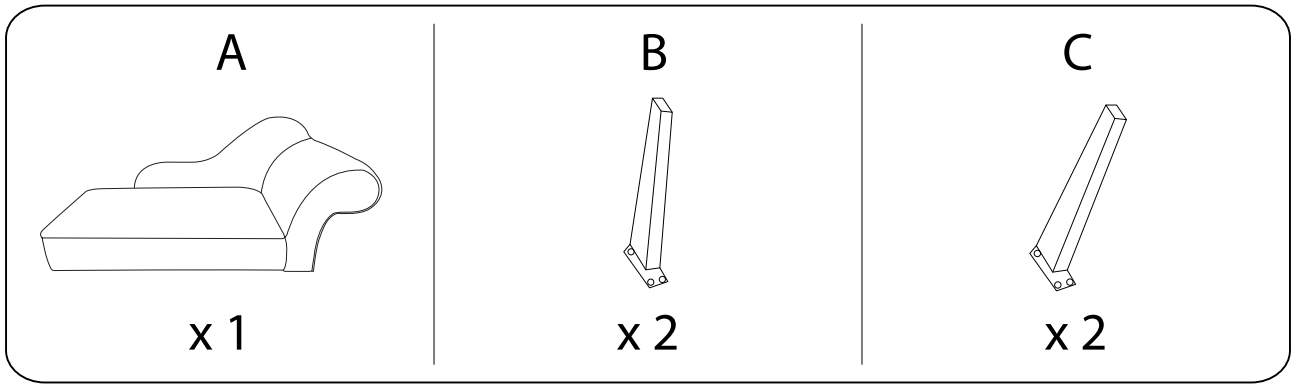

| | | |
|--|--|---|
| An icon showing an L-shaped metal bracket inside a circle, and a power drill with a diagonal line through it, indicating that a power drill should not be used. | A warning triangle icon with an exclamation mark inside. | A clock icon showing approximately 15 minutes. |
| An icon showing a rectangular block on a mat with a diagonal line through it, and another rectangular block on a mat with a diagonal line through it, indicating that the chair should not be placed on a mat. | A warning triangle icon with an exclamation mark inside. | An icon of a person, representing the number of people needed for assembly. |

15'

1

1

2