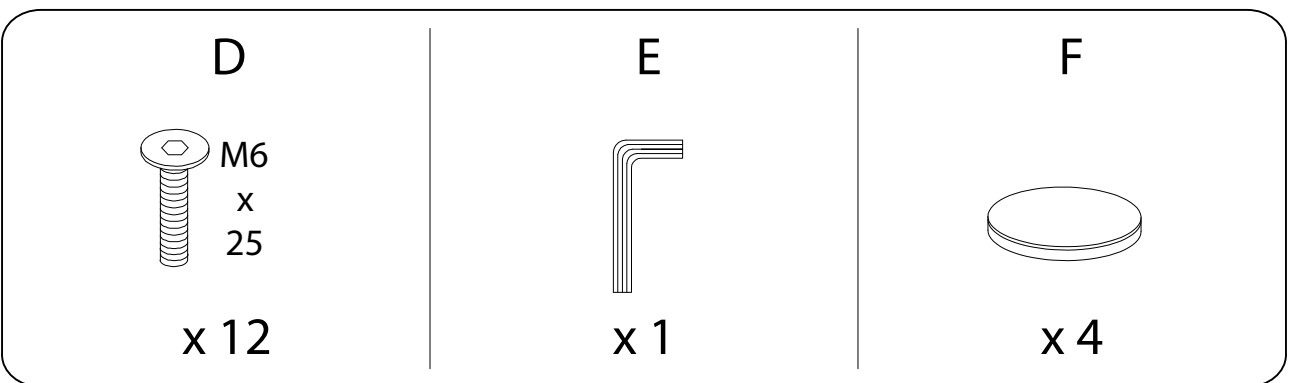

| | | |
|--|--|---|
| An icon showing an L-shaped metal bracket inside a circle, and a power drill with a diagonal line through it, indicating that a power drill should not be used. | A warning triangle icon with an exclamation mark inside. | A clock icon showing approximately 15 minutes. |
| An icon showing a rectangular block on a mat with a diagonal line through it, and another rectangular block on a mat with a diagonal line through it, indicating that the chair should not be placed on a mat. | A warning triangle icon with an exclamation mark inside. | An icon of a person, representing the number of people needed for assembly. |

15'

1

1

2