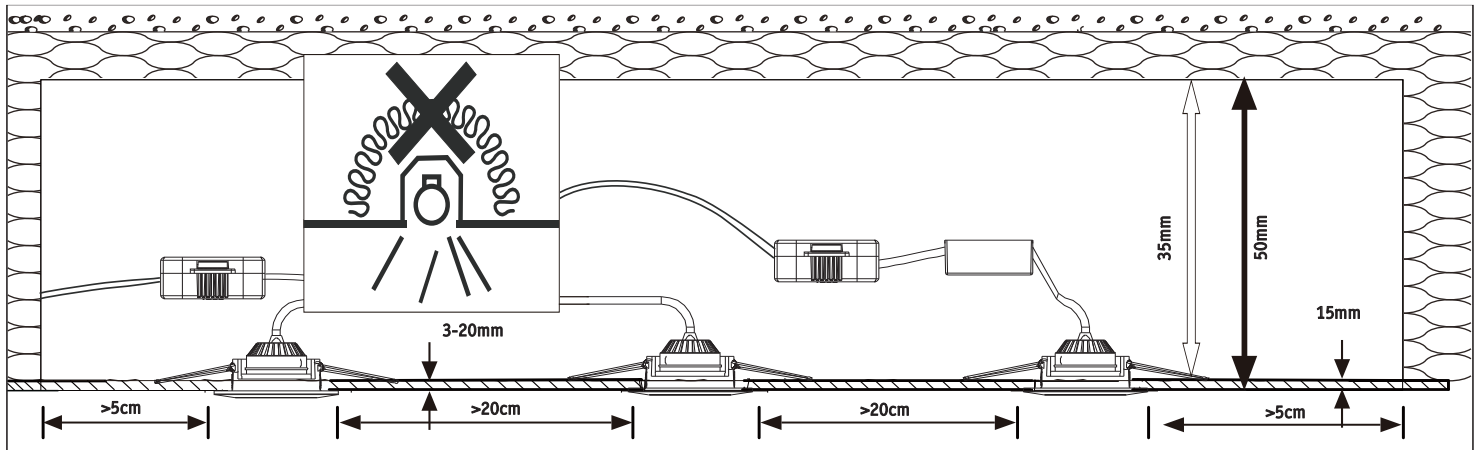

3x

3x

6x

(+MA326) PSPU 01/20

942.92_942.93
942.94_942.95
942.96_942.97

942.98_942.99
943.00_943.01
943.02_943.03
943.04_943.05

A

Safety Instructions
 Nr. 1, 4, 5, 7 off

item number	hole size
942.92_942.93 942.94_942.95	ø54mm
942.96_942.97	ø55mm
942.98_942.99 943.00_943.01 943.02_943.03 943.04_943.05	ø54mm

ø x mm

C

a.

b.

Nr. 3, 4, 5, 6

E

OK