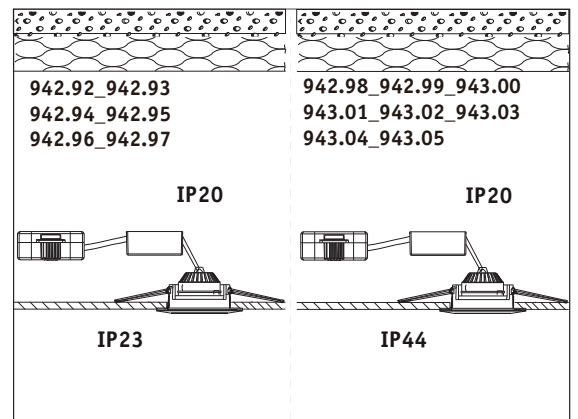

3x

3x

6x

(+MA326) PSPU 01/20

942.92_942.93
942.94_942.95
942.96_942.97

942.98_942.99
943.00_943.01
943.02_943.03
943.04_943.05

A

Safety Instructions
 Nr. 1, 4, 5, 7 off

item number	hole size
942.92_942.93 942.94_942.95	ø54mm
942.96_942.97	ø55mm
942.98_942.99 943.00_943.01 943.02_943.03 943.04_943.05	ø54mm

ø x mm

C

a.

b.

Nr. 3, 4, 5, 6

E

OK