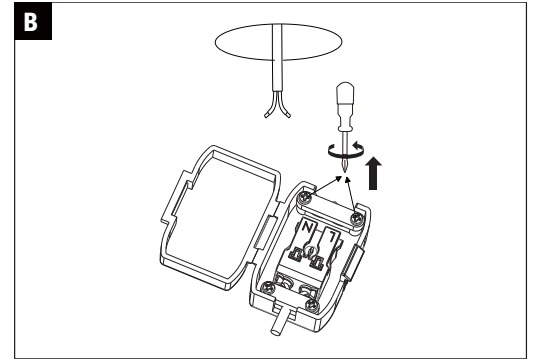

3x

3x

6x

(+MA326) PSPU 01/20

942.92_942.93
942.94_942.95
942.96_942.97

942.98_942.99
943.00_943.01
943.02_943.03
943.04_943.05

A

Safety Instructions
 Nr. 1, 4, 5, 7 off

item number	hole size
942.92_942.93 942.94_942.95	ø54mm
942.96_942.97	ø55mm
942.98_942.99 943.00_943.01 943.02_943.03 943.04_943.05	ø54mm

ø x mm

C

a.

b.

Nr. 3, 4, 5, 6

E

OK