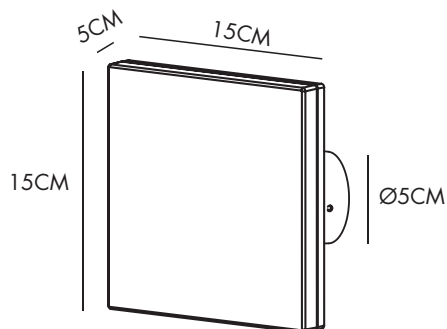

INSTRUCTION MANUAL

Skyf WL Dark Grey 15 Square
102953

Overall Size:

Wall Lamp
incl. LED QL7001134
970lm Module
550lm Lamp
7.4W Module
9W Lamp
220-240V~50Hz
2700K
CRI > 80
25000 h
10000 ON/OFF

FittinQ B.V.