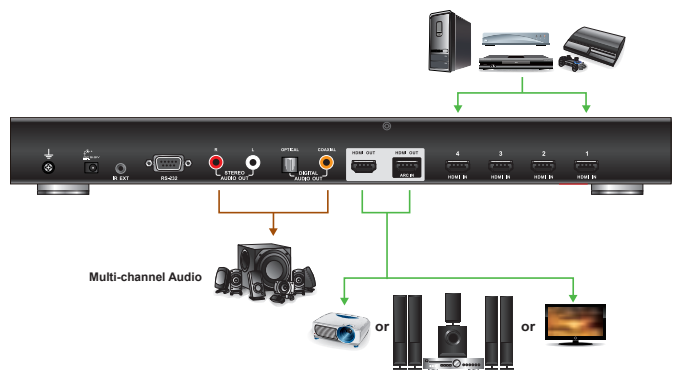

4-Port Dual View HDMI Switch

With more and more HDMI devices entering the Home Theater market, the need for simultaneous access to different HDMI A/V sources is becoming increasingly important. Now, the VS482 4-Port Dual View HDMI Switch offers an easy and affordable way to add HDMI capabilities to your home theater system by allowing you to switch easily between up to four HDMI A/V sources that are connected to up to two HDMI displays.

The VS482 supports four HDMI video input sources and two HDMI output displays. It is designed for two HDTV or audio/video receiver (AVR) applications. The VS482 complies with HDMI standards, and is designed to support 3D content, as well as Audio Return Channel (ARC) function. The VS482 also offers instant switching and has OSD display controls for video, audio, system configuration and information.

Setup

Features

- Allows up to four HDMI A/V sources to be connected to two HDMI displays
- **HDCP 1.2 compatible**
- HDMI (3D, Audio Return Channel and Deep Color)
- **Audio Return Channel (ARC) function – connect an HDMI cable to the ARC port to send audio from your source device to your audio/video receiver**
- OSD for system configuration setting and information display
- Instant switching between HDMI input sources via front panel pushbuttons or through the RS-232 serial control port
- **Feature EDID Expert technology to set up different configurations via different EDID mode**
- **Allows users to view the HDMI input source port / device for easy selection**
- Supports superior video quality – HDTV resolutions of 480p, 720p, 1080i, 1080p (1920x1080); up to WUXGA (1920 x 1200)
- Support multi-channel audio 2/5.1/ 7.1
- Built-in bi-directional RS-232 serial control port for high-end system control
- Extra audio from HDMI input signal that supports both optical and coaxial digital audio and one stereo audio output
- IR control signal extension – extend the reach of the IR controller by adding an IR receiver unit
- Rack mountable