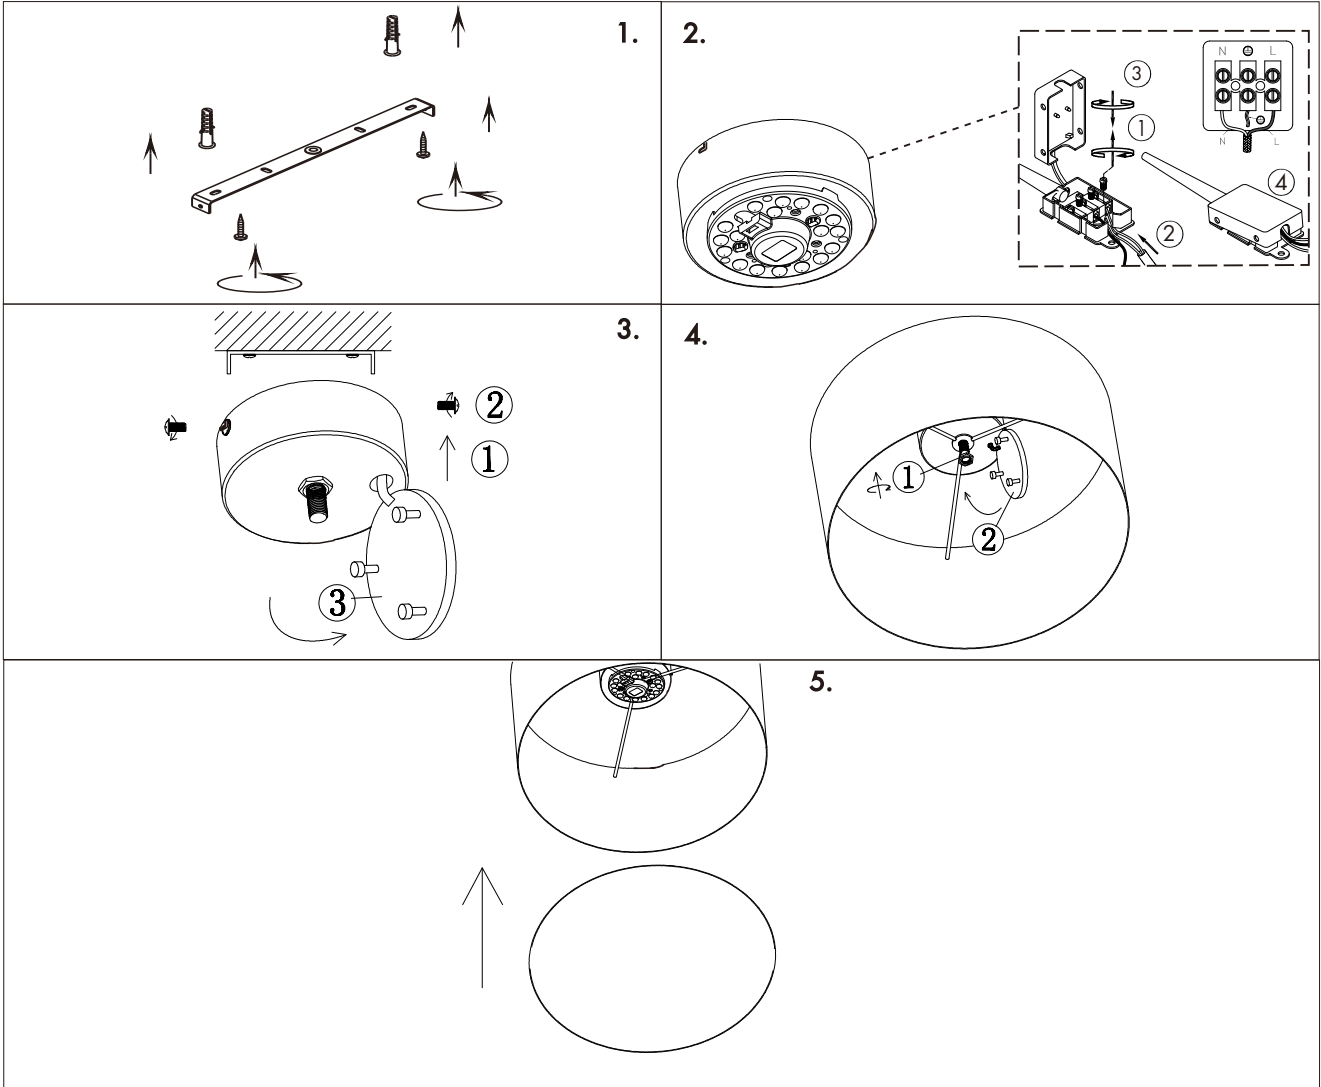

INSTRUCTION MANUAL

220~240V
50Hz

SMD 10W
20 LED/M
SMD 20W
40 LED/M

GUARANTEE
2 YEAR

Drum CL LED

Drum CL LED 30

Ceiling plate: LED Module 10W

Overall size:

This item contains changeable LED module

| | |
|-------|--------|
| 950 | LM |
| 10 | W |
| 2700 | K |
| >80 | CRI |
| 30000 | H |
| 30000 | ON/OFF |

| | |
|-------|--------|
| 1900 | LM |
| 20 | W |
| 2700 | K |
| >80 | CRI |
| 30000 | H |
| 30000 | ON/OFF |

Drum CL LED 40

Ceiling plate: LED Module 20W

Overall size: