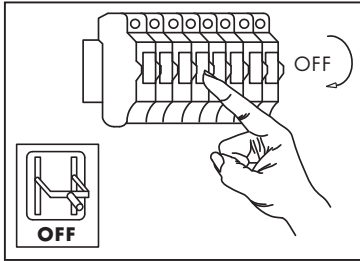

INSTRUCTION MANUAL

Emado 2 SL Burned Steel with Wood 96669

Overall size: