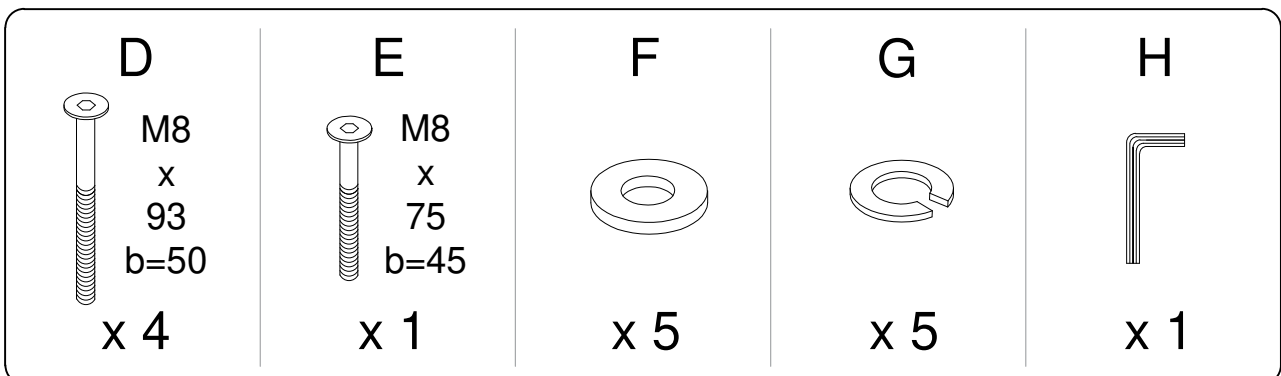

**A**

**B**

# A

		
		<b>15'</b>
		
		<b>1</b>

1

2

3

<p><b>A</b></p>  <p>x 1</p>	<p><b>B</b></p>  <p>x 1</p>	<p><b>C</b></p>  <p>x 1</p>	<p><b>D</b></p>  <p>M8 x 93 b=50</p> <p>x 4</p>
<p><b>E</b></p>  <p>M8 x 75 b=45</p> <p>x 1</p>	<p><b>F</b></p>  <p>x 5</p>	<p><b>G</b></p>  <p>x 5</p>	<p><b>H</b></p>  <p>x 1</p>

# B

An icon showing an L-shaped metal bracket inside a circle. To its right is a power drill with a diagonal line through it, indicating it should not be used.	A warning triangle containing an exclamation mark.	A simple clock face showing the time 15 minutes.
An icon showing a rectangular block on a mat with a hatched pattern. To its right is a similar block with a diagonal line through it, indicating it should not be used.	A warning triangle containing an exclamation mark.	A simple icon of a person standing.

15'

1

1

2