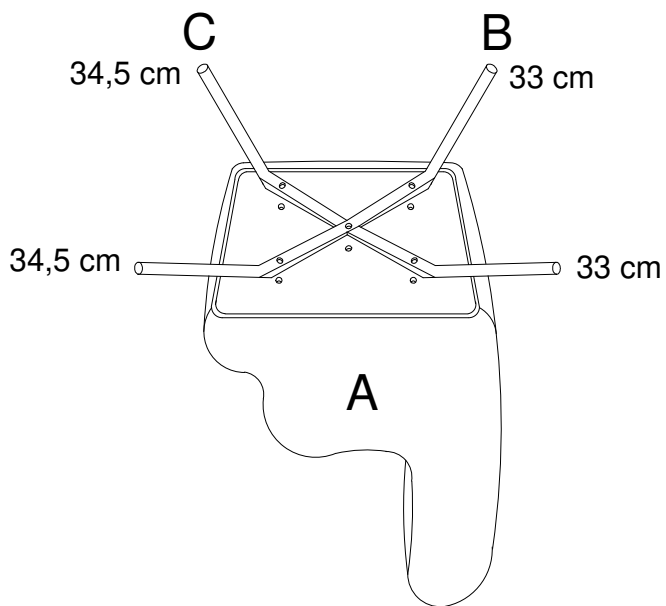

# A

		
		<b>15'</b>
		
		<b>1</b>

1

2

3

<p><b>A</b></p>  <p>x 1</p>	<p><b>B</b></p>  <p>x 1</p>	<p><b>C</b></p>  <p>x 1</p>	<p><b>D</b></p>  <p>M8 x 93 b=50</p> <p>x 4</p>
<p><b>E</b></p>  <p>M8 x 75 b=45</p> <p>x 1</p>	<p><b>F</b></p>  <p>x 5</p>	<p><b>G</b></p>  <p>x 5</p>	<p><b>H</b></p>  <p>x 1</p>

# B

An icon showing an L-shaped metal bracket inside a circle. To its right is a power drill with a diagonal line through it, indicating it should not be used.	A warning triangle containing an exclamation mark.	A simple clock face showing the time 15 minutes.
An icon showing a rectangular block on a mat with a hatched pattern. To its right is a similar block with a diagonal line through it, indicating it should not be used.	A warning triangle containing an exclamation mark.	A simple icon of a person standing.

15'

1

1

2