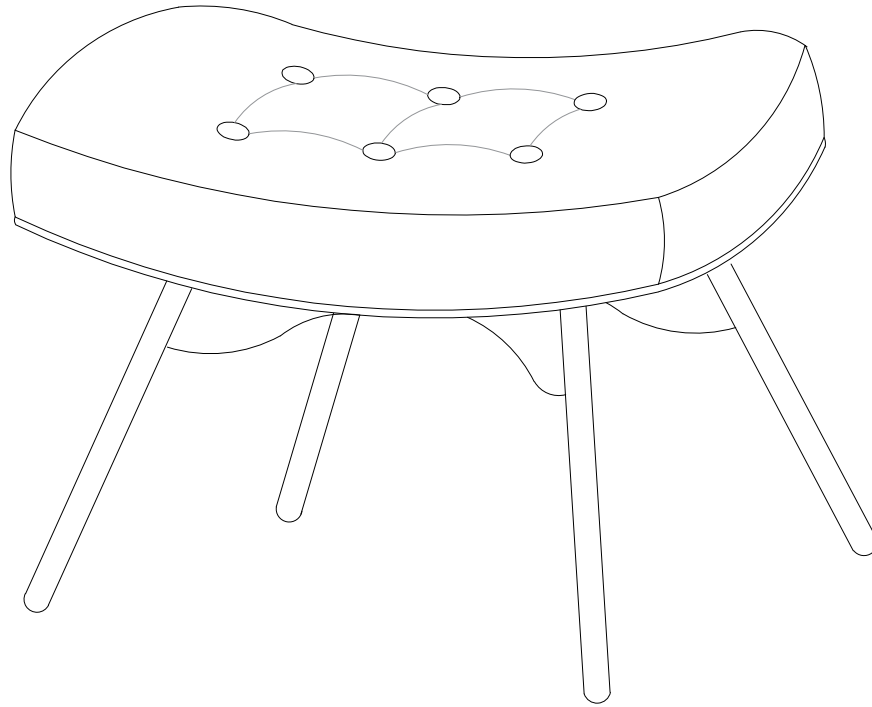

# B

An icon showing an L-shaped metal bracket inside a circle. To its right is a power drill with a diagonal line through it, indicating it should not be used.	A warning triangle containing an exclamation mark.	A simple clock face showing the time 15 minutes.
An icon showing a rectangular block on a mat with a hatched pattern. To its right is a similar block with a diagonal line through it, indicating it should not be used.	A warning triangle containing an exclamation mark.	A simple icon of a person standing.