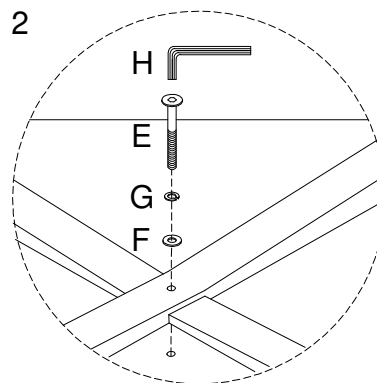

# A

		
		<b>15'</b>
		
		<b>1</b>

1

2

3

<p><b>A</b></p>  <p>x 1</p>	<p><b>B</b></p>  <p>x 1</p>	<p><b>C</b></p>  <p>x 1</p>	<p><b>D</b></p>  <p>M8 x 93 b=50</p> <p>x 4</p>
<p><b>E</b></p>  <p>M8 x 75 b=45</p> <p>x 1</p>	<p><b>F</b></p>  <p>x 5</p>	<p><b>G</b></p>  <p>x 5</p>	<p><b>H</b></p>  <p>x 1</p>

# B

An icon showing an L-shaped metal bracket inside a circle. To its right is a power drill with a diagonal line through it, indicating it should not be used.	A warning triangle containing an exclamation mark.	A simple clock face showing the time 15 minutes.
An icon showing a rectangular block on a mat with a hatched pattern. To its right is a similar block with a diagonal line through it, indicating it should not be used.	A warning triangle containing an exclamation mark.	A simple icon of a person standing.

15'

1

1

2