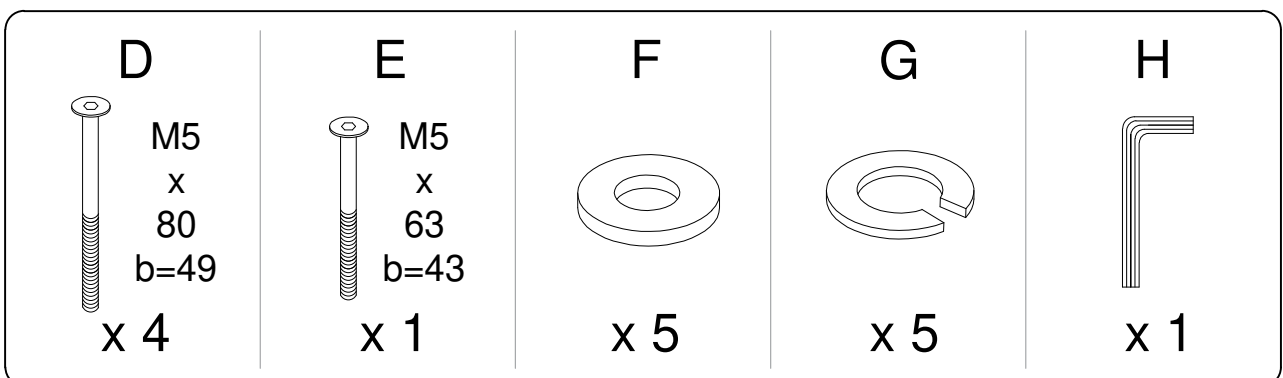

# A

		
		<b>15'</b>
		
		<b>1</b>

1

2

3

<p><b>A</b></p>  <p>x 1</p>	<p><b>B</b></p>  <p>x 1</p>	<p><b>C</b></p>  <p>x 1</p>	<p><b>D</b></p>  <p>M8 x 93 b=50</p> <p>x 4</p>
<p><b>E</b></p>  <p>M8 x 75 b=45</p> <p>x 1</p>	<p><b>F</b></p>  <p>x 5</p>	<p><b>G</b></p>  <p>x 5</p>	<p><b>H</b></p>  <p>x 1</p>

# B

An icon showing an L-shaped metal bracket inside a circle. To its right is a power drill with a diagonal line through it, indicating it should not be used.	A warning triangle containing an exclamation mark.	A simple clock face showing the time 15 minutes.
An icon showing a rectangular block on a mat with a hatched pattern. To its right is a similar block with a diagonal line through it, indicating it should not be used.	A warning triangle containing an exclamation mark.	A simple icon of a person standing.

15'

1

1

2