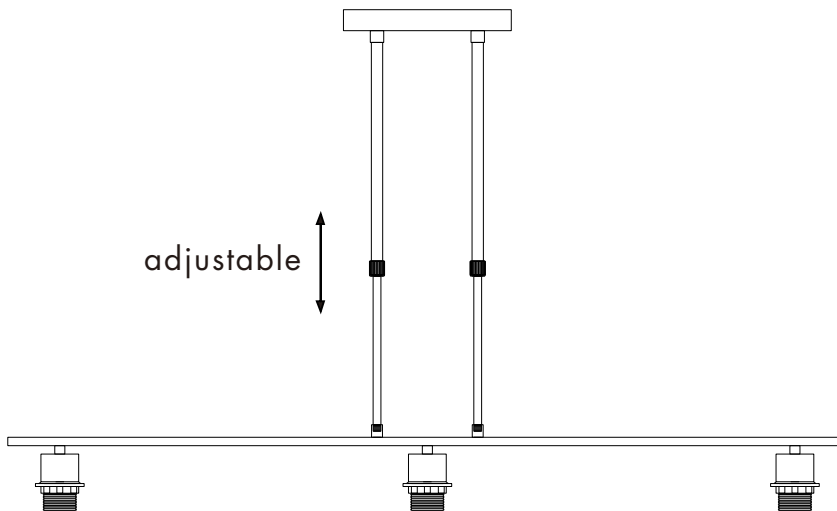

## Combi HL Deluxe 3

100cm

adjustable

Min.70cm  
Max.110cm