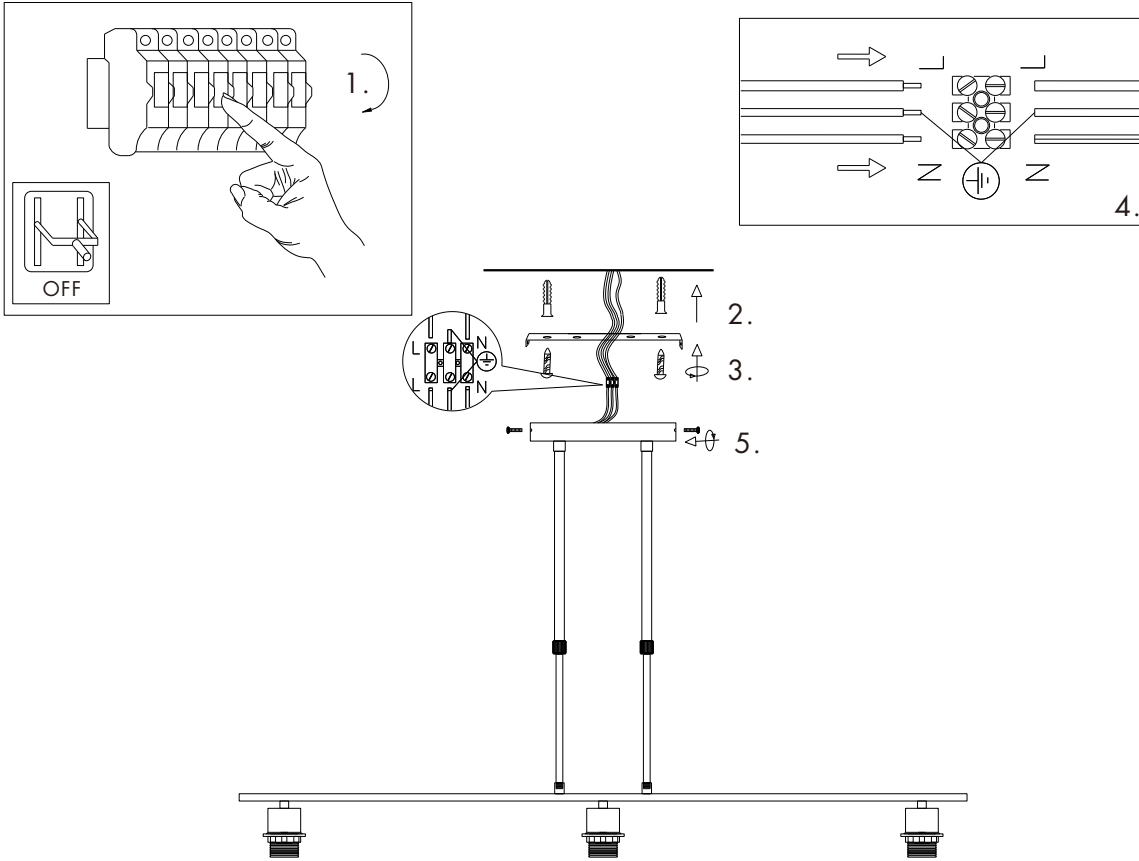

## Combi HL Deluxe 3

100cm

adjustable

Min.70cm  
Max.110cm