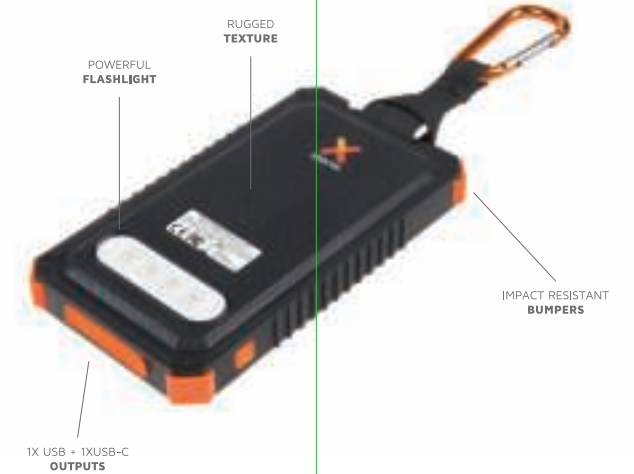

#MOREENERGY

XTREME SERIES - Power your adventures

①

- 5000mAh Li-Polymer
- 139x79x14mm
- 167g
- Output:** 1x USB-C 5V/2,1A
1x USB-A 5V/2,1A
- Input:** USB-C Power Delivery 18W (5V/3A, 9V/2A, 12V/1.5A)
- Total output:** 20W
- USB to USB-C cable, carabiner and manual