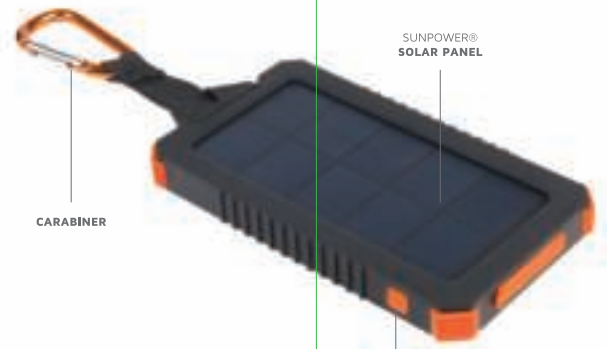

#MOREENERGY

XTREME SERIES - Power your adventures

①

- 5000mAh Li-Polymer
- 139x79x14mm
- 167g
- Output:** 1x USB-C 5V/2,1A
1x USB-A 5V/2,1A
- Input:** USB-C Power Delivery 18W (5V/3A, 9V/2A, 12V/1.5A)
- Total output:** 20W
- USB to USB-C cable, carabiner and manual