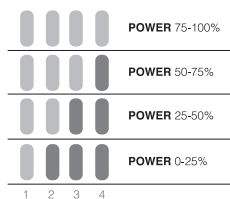

⑦

LED POWER INDICATORS

POWER BUTTON

FLASHLIGHT 40LM

CHARGING INDICATION:
Press button 1x

FLASHLIGHT ON/OFF:
Press button 2x

LIGHT ON LIGHT OFF

20.000mAh
15.000mAh
10.000mAh
5000mAh
2500mAh