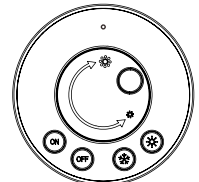

Driver: Max.36W

Paulmann
Art.Nr:999.48

Not incl.

Paulmann
Art.Nr:999.76

Function of keys

Code Matching

(Press the "ON" button one time within 5s of connecting to the controller)

One remote control can control countless controller (99946/99947/99948), but a controller (99946/99947/ 99948) can be only controlled by 4 pcs remote control.