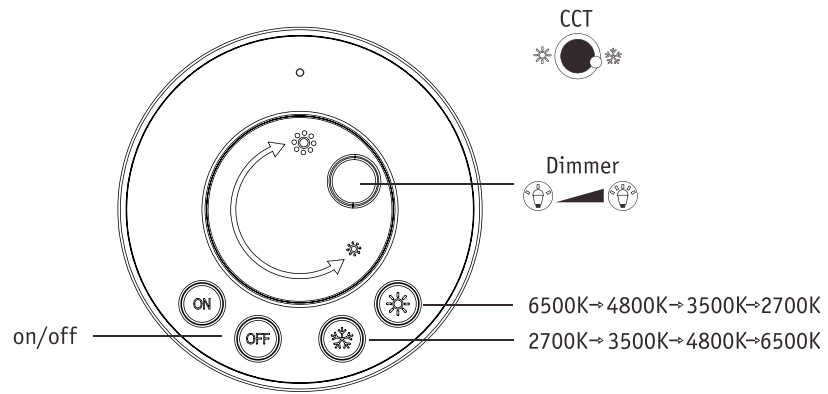

Driver: Max.36W

Paulmann
Art.Nr:999.48

Not incl.

Paulmann
Art.Nr:999.76

Function of keys

Code Matching

(Press the "ON" button one time within 5s of connecting to the controller)

One remote control can control countless controller (99946/99947/99948), but a controller (99946/99947/ 99948) can be only controlled by 4 pcs remote control.

Code Clearing

(Press the "NO" button three times within 5s of cancelling the connection to the controller)

Hiermit erklärt Paulmann Licht, dass der Funkanlagentyp Art.-Nr.: 999.68/999.69 der Richtlinie 2014/53/EU entspricht. Der vollständige