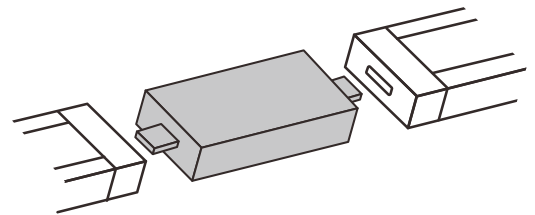

Paulmann
Art.Nr:999.71

Not incl.

Driver: Max.12W

Paulmann
Art.Nr:999.46

Not incl.

Driver: Max.25W

Paulmann
Art.Nr:999.47

Not incl.

Driver: Max.36W

Paulmann
Art.Nr:999.48

Not incl.

Paulmann
Art.Nr:999.76