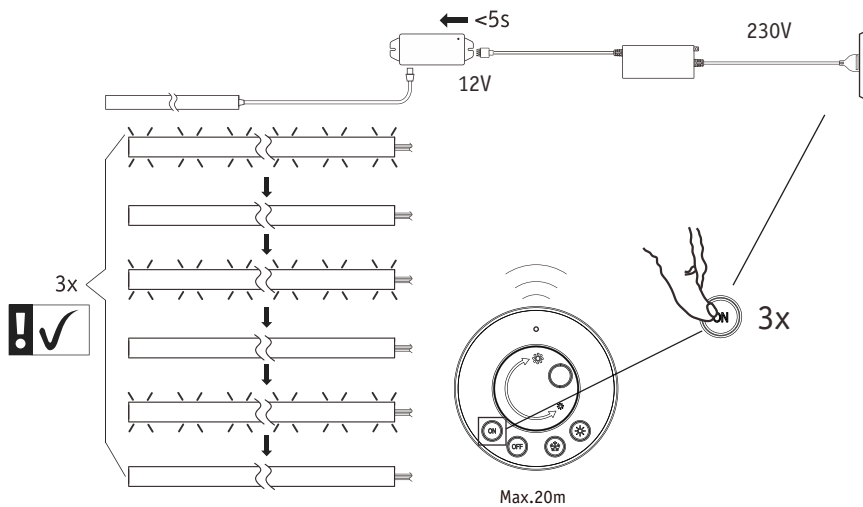

Driver: Max.36W

Paulmann
Art.Nr:999.48

Not incl.

Paulmann
Art.Nr:999.76

Function of keys

Code Matching

(Press the "ON" button one time within 5s of connecting to the controller)

One remote control can control countless controller (99946/99947/99948), but a controller (99946/99947/ 99948) can be only controlled by 4 pcs remote control.

Code Clearing

(Press the "NO" button three times within 5s of cancelling the connection to the controller)

Hiermit erklärt Paulmann Licht, dass der Funkanlagentyp Art.-Nr.: 999.68/999.69 der Richtlinie 2014/53/EU entspricht. Der vollständige