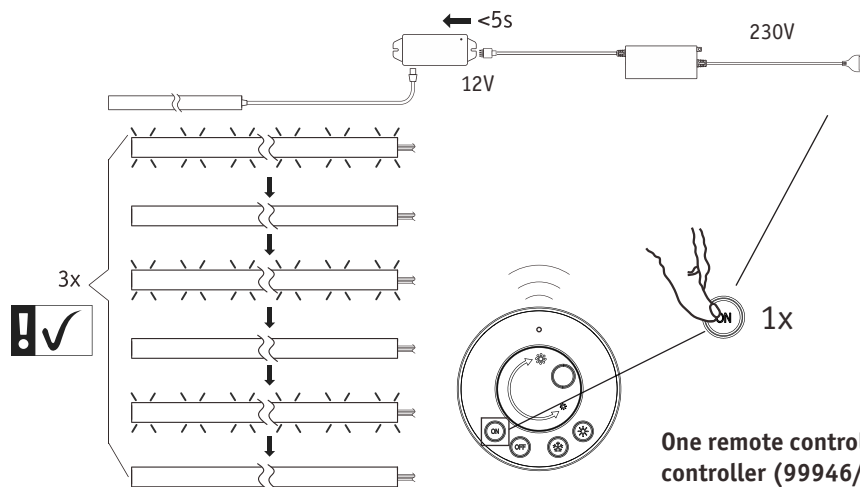

Driver: Max.36W

Paulmann
Art.Nr:999.48

Not incl.

Paulmann
Art.Nr:999.76

Function of keys

Code Matching

(Press the "ON" button one time within 5s of connecting to the controller)

One remote control can control countless controller (99946/99947/99948), but a controller (99946/99947/ 99948) can be only controlled by 4 pcs remote control.

Code Clearing

(Press the "NO" button three times within 5s of cancelling the connection to the controller)

Hiermit erklärt Paulmann Licht, dass der Funkanlagentyp Art.-Nr.: 999.68/999.69 der Richtlinie 2014/53/EU entspricht. Der vollständige