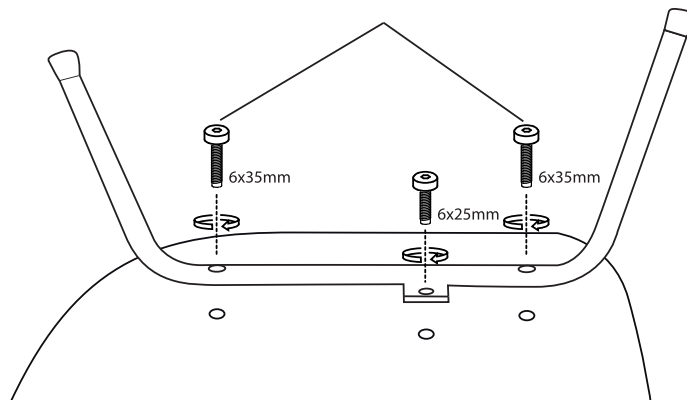

VOGUE

armchair

1

+ 1x

+ 2x

+ 1x

+ 4x 6x35mm

+ 2x 6x25mm

2

3

START
360° x 4 ~ 5

4

MAX

5