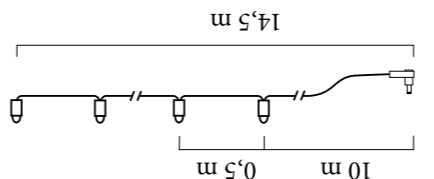

www.konstsmide.se

Technical specifications in Swedish, including power consumption (24V 0.62W), length (14.5m), and safety ratings (IP44).

Technical specifications in English, including power consumption (24V 0.62W), length (14.5m), and safety ratings (IP44).

Technical specifications in German, including power consumption (24V 0.62W), length (14.5m), and safety ratings (IP44).

Technical specifications in French, including power consumption (24V 0.62W), length (14.5m), and safety ratings (IP44).

Technical specifications in Italian, including power consumption (24V 0.62W), length (14.5m), and safety ratings (IP44).

Technical specifications in Spanish, including power consumption (24V 0.62W), length (14.5m), and safety ratings (IP44).

Technical specifications in Polish, including power consumption (24V 0.62W), length (14.5m), and safety ratings (IP44).

Technical specifications in Czech, including power consumption (24V 0.62W), length (14.5m), and safety ratings (IP44).