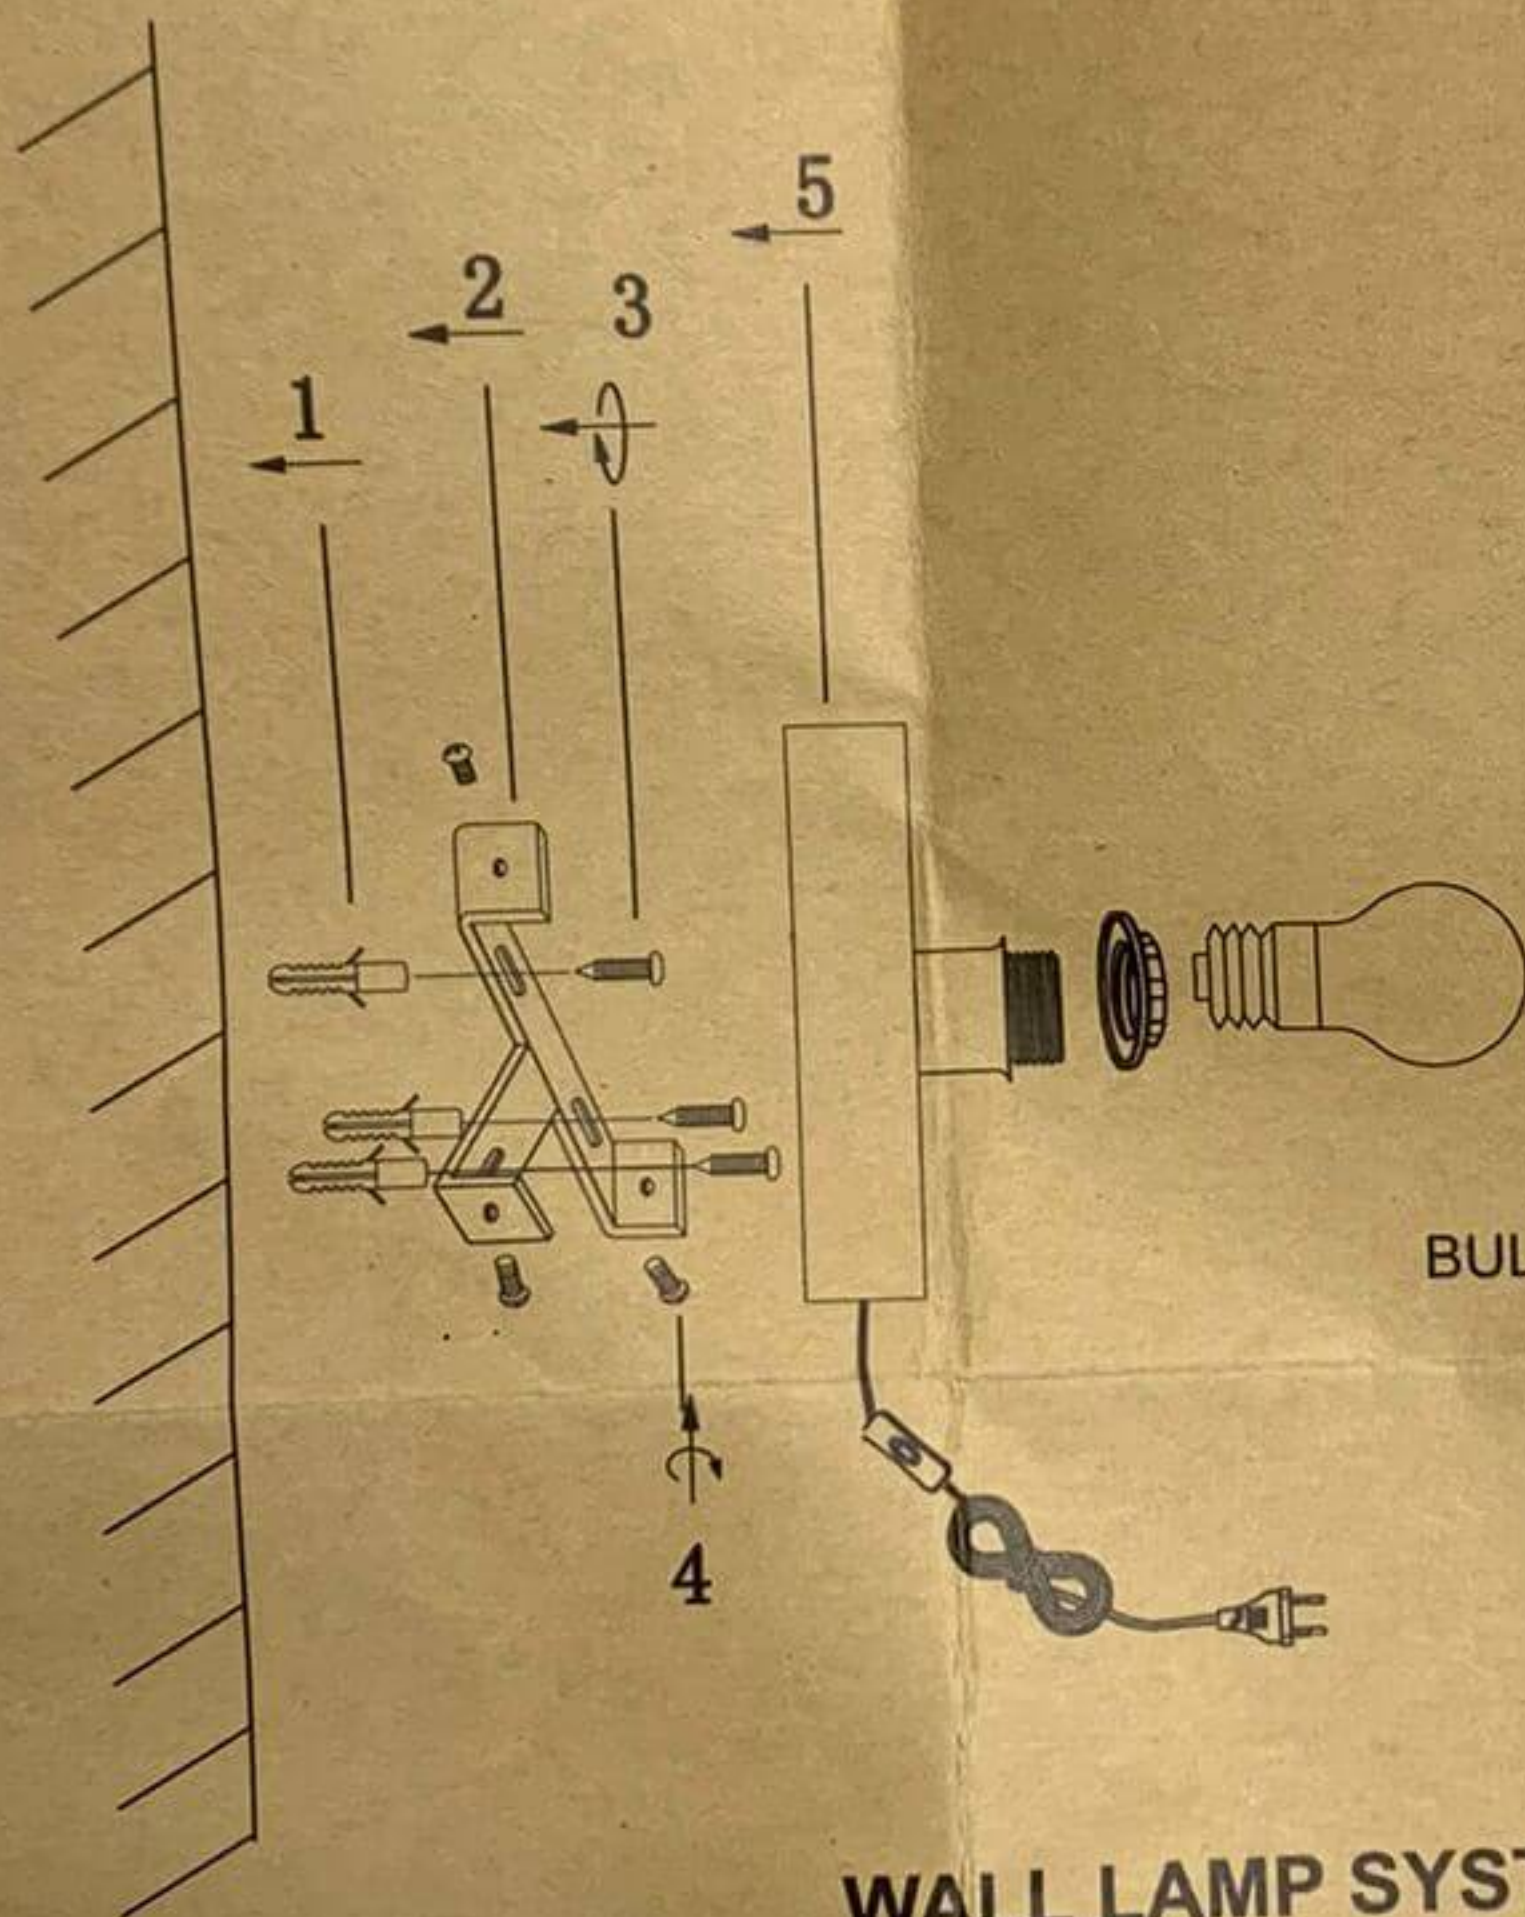

GOOD&  
MOJO<sup>®</sup>  
SUSTAINABLE LIGHTING WITH A GOOD CAUSE

BULB NOT INCLUDED

WALL LAMP SYSTEM GM0070-W-B  
GM0071-W-B

material:iron  
socket:E27  
maximum:60W  
CE

**Please note:** if the external flexible cable or cord of this luminaire is damaged, it should be replaced by a qualified person in order to avoid hazard.