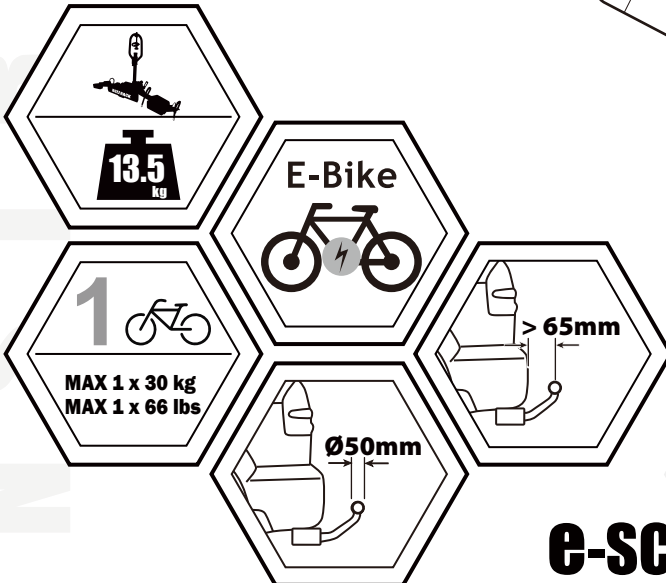

BUZZRACK

e-SCORPION 1