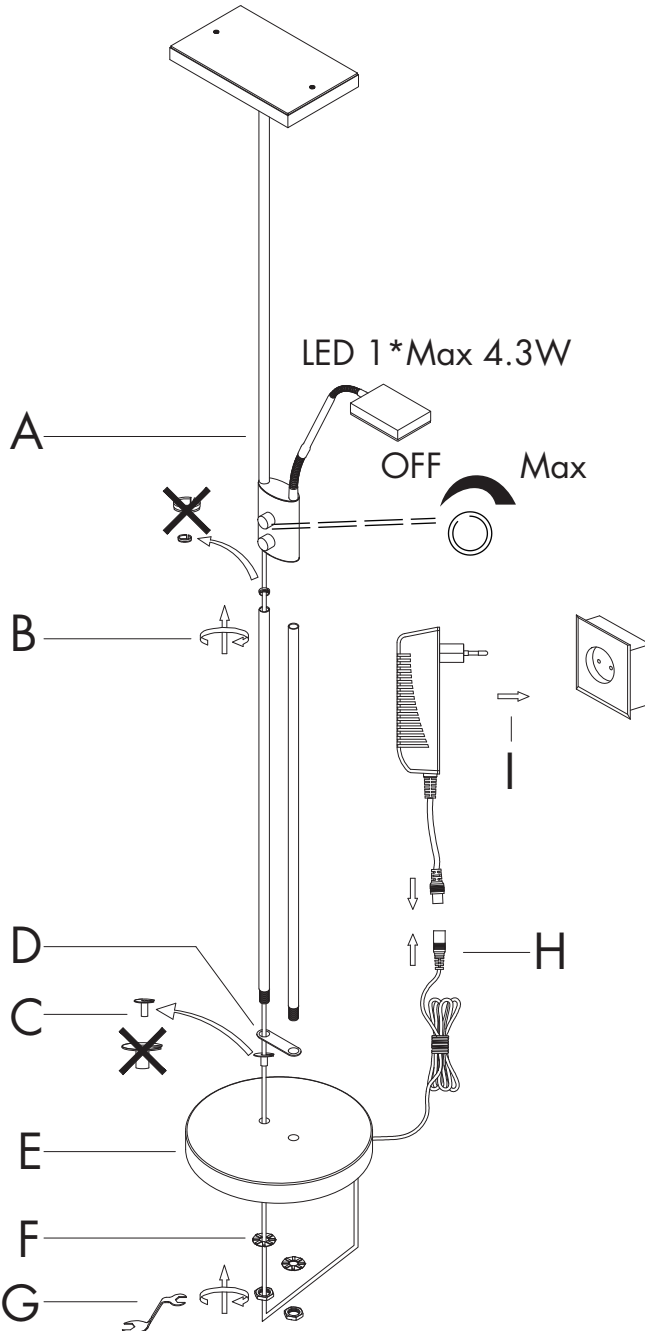

INSTRUCTION MANUAL

Jazzy Square FL
90952/98903

LED 1*Max 18.8W

Floor lamp
incl. LED QL7001062
+ QL7001063
2330 + 520lm Module
1323 + 249lm Lamp
18.8W + 4.3W LED
220-240V~50Hz
2700K
CRI > 80
30000 h
15000 ON/OFF