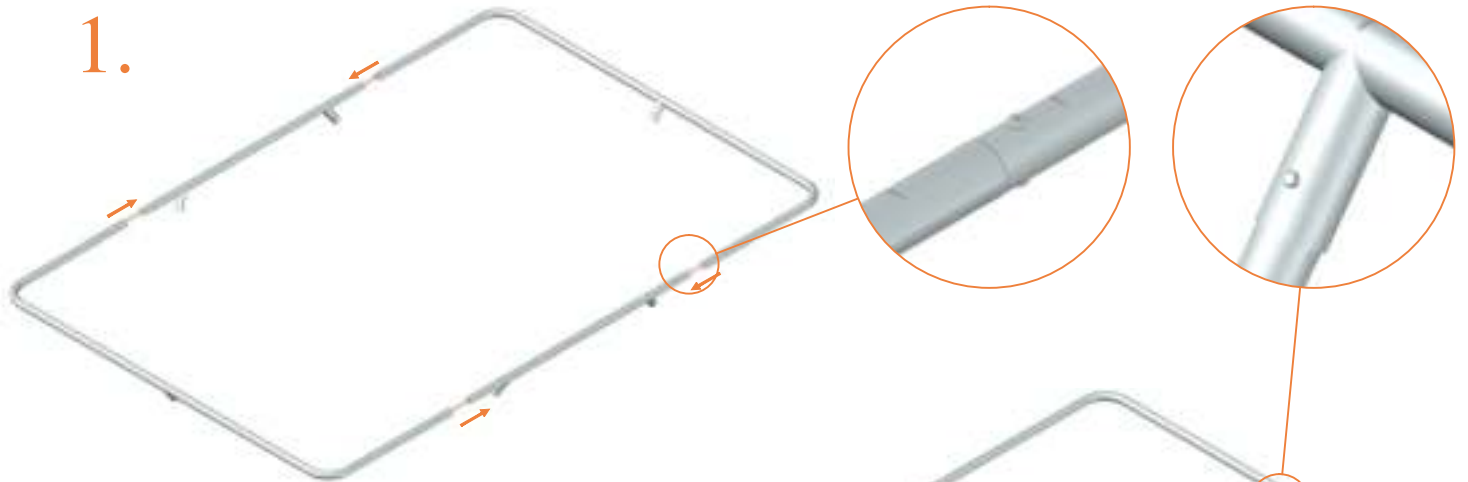

Model 213 275x190 cm			
	Quantity	Part number	
Jumping mat	1	TEPL-213-222	
Galvanized spring L=175mm ø3.2mm	46	TEPL-200-211/C (red cap)	
Galvanized spring L=175mm ø3.8mm	10	TEPL-200-211/C (green cap)	
Safety pad	1	TEPL-213-333-green or AVGR-213-333-grey or CAM-213-333-camouflage	
Fastener for Safety pad	8	TEPL-ELAS-A	
W-tube	2	TEPL-213-111	
I-tube, L=520mm	4	TEPL-213-1121	
I-tube, L=650mm	2	TEPL-213-1122	
C-tube	2	TEPL-213-1142	
K-tube	2	TEPL-213-1141	
Screw M6	4	M6x45	

Model 213 275x190 cm			
	Quantity	Part number	
Tool for spring	1	TOOL-SPRING	
Fastener for Safety pad	20	TEPL-ELAS-B	
Allen key	2	ALLEN-KEY	
Users Manual	1	208010101	
Warning Card	1	208040101	
Tie rip for warning card	1	209010102	
Safety manual	1	208010301	

1.

2.