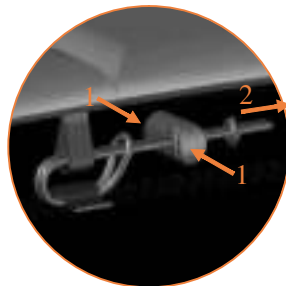

Model 213 275x190 cm			
	Quantity	Part number	
Tool for spring	1	TOOL-SPRING	
Fastener for Safety pad	20	TEPL-ELAS-B	
Allen key	2	ALLEN-KEY	
Users Manual	1	208010101	
Warning Card	1	208040101	
Tie rip for warning card	1	209010102	
Safety manual	1	208010301	

1.

2.

3.

TEPL-ELAS-B

TEPL-ELAS-B

TEPL-ELAS-A

8x

7.

Model 213

Model 213 275x190cm			
	Quantity	Part number	
Pole with sleeve for safety net	4	AVBL-213-802 A	
Pole for safety net	4	AVBL-213-802 B	
Pole for safety net	4	TEPL-213-802C	
Clamp for poles	8	TEPL-KLEM	
Clamp for poles long	8	TEPL-KLEM-LONG	
Safety net	1	ANBL-213	
Straps for safety net	8	TEPL-BAND	
Closure for safety net	2	TEPL-KNOOPJE	
Screw M6	4	M6x30	