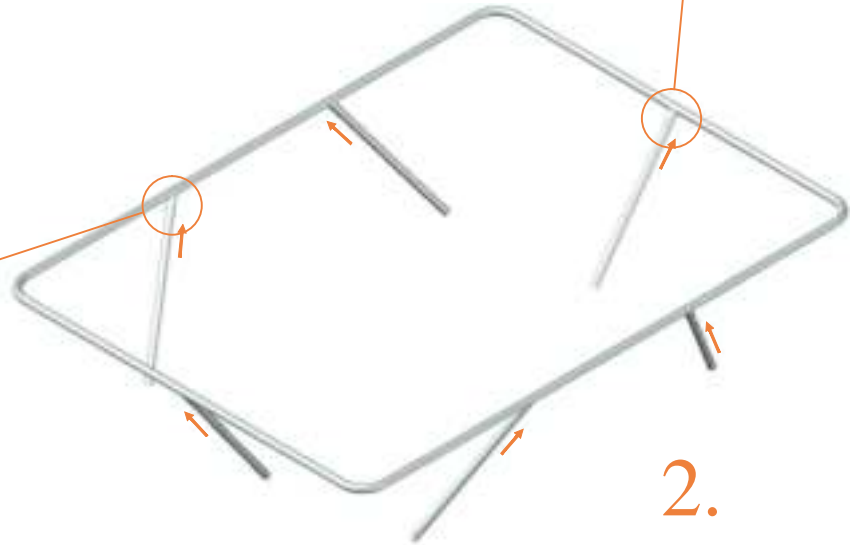

Model 213 275x190 cm			
	Quantity	Part number	
Jumping mat	1	TEPL-213-222	
Galvanized spring L=175mm ø3.2mm	46	TEPL-200-211/C (red cap)	
Galvanized spring L=175mm ø3.8mm	10	TEPL-200-211/C (green cap)	
Safety pad	1	TEPL-213-333-green or AVGR-213-333-grey or CAM-213-333-camouflage	
Fastener for Safety pad	8	TEPL-ELAS-A	
W-tube	2	TEPL-213-111	
I-tube, L=520mm	4	TEPL-213-1121	
I-tube, L=650mm	2	TEPL-213-1122	
C-tube	2	TEPL-213-1142	
K-tube	2	TEPL-213-1141	
Screw M6	4	M6x45	

Model 213 275x190 cm			
	Quantity	Part number	
Tool for spring	1	TOOL-SPRING	
Fastener for Safety pad	20	TEPL-ELAS-B	
Allen key	2	ALLEN-KEY	
Users Manual	1	208010101	
Warning Card	1	208040101	
Tie rip for warning card	1	209010102	
Safety manual	1	208010301	

1.

2.