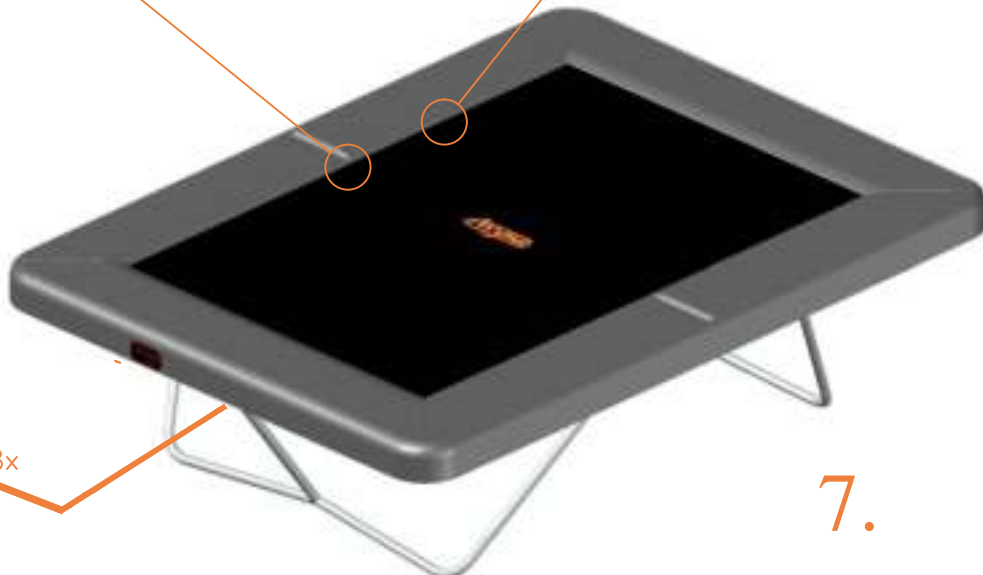

TEPL-ELAS-B

TEPL-ELAS-B

TEPL-ELAS-A

8x

7.