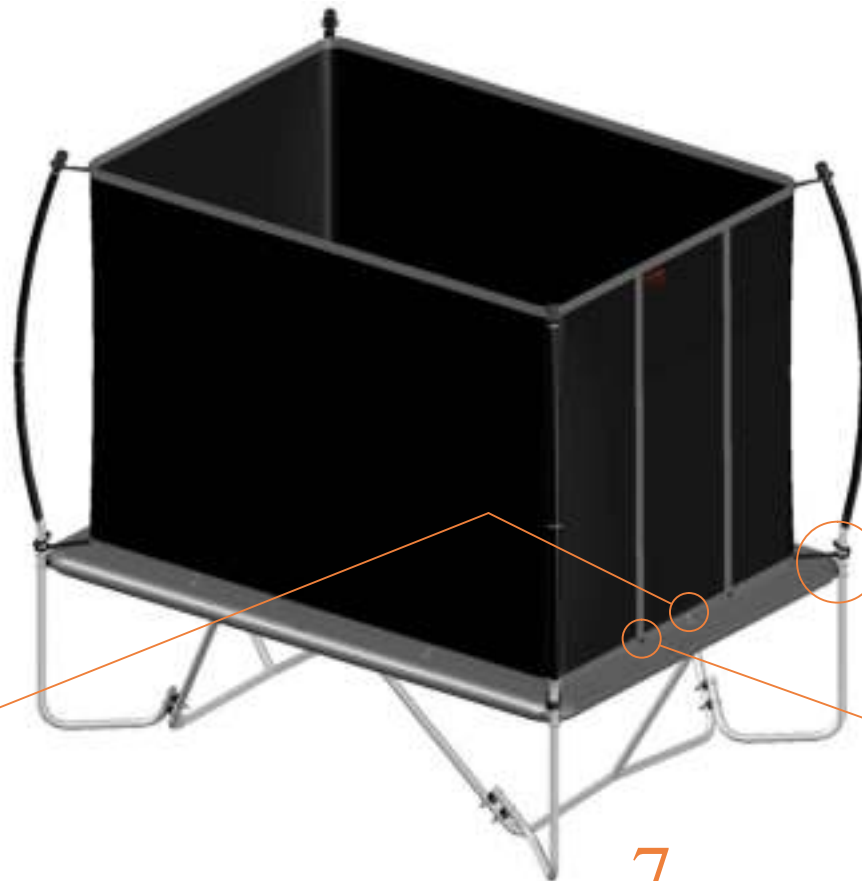

TEPL-ELAS-C

7.

Model 213-F

Model 213-F foldable

Model 213-F 275x190cm			
	Quantity	Part number	
Jumping mat	1	TEPL-213-222	
Galvanized spring L=175mm, ø3.8mm	10	TEPL-200-211/C (green cap)	
Galvanized spring L=175mm, ø3.2mm	46	TEPL-200-211/C (red cap)	
Safety pad	1	TEPL-213-333-green or AVGR-213-333-grey or CAM-213-333-camouflage	
Fastener for Safety pad	8	TEPL-ELAS-A	
Fastener for Safety pad	20	TEPL-ELAS-B	
W-tube	2	TEPL-213-111	
I-tube	4	TEPL-213-1121	
I-tube	2	TEPL-213-1122-L	
I-tube	2	TEPL-213-1122-R	
Wrench M10	2	WRENCH M10	